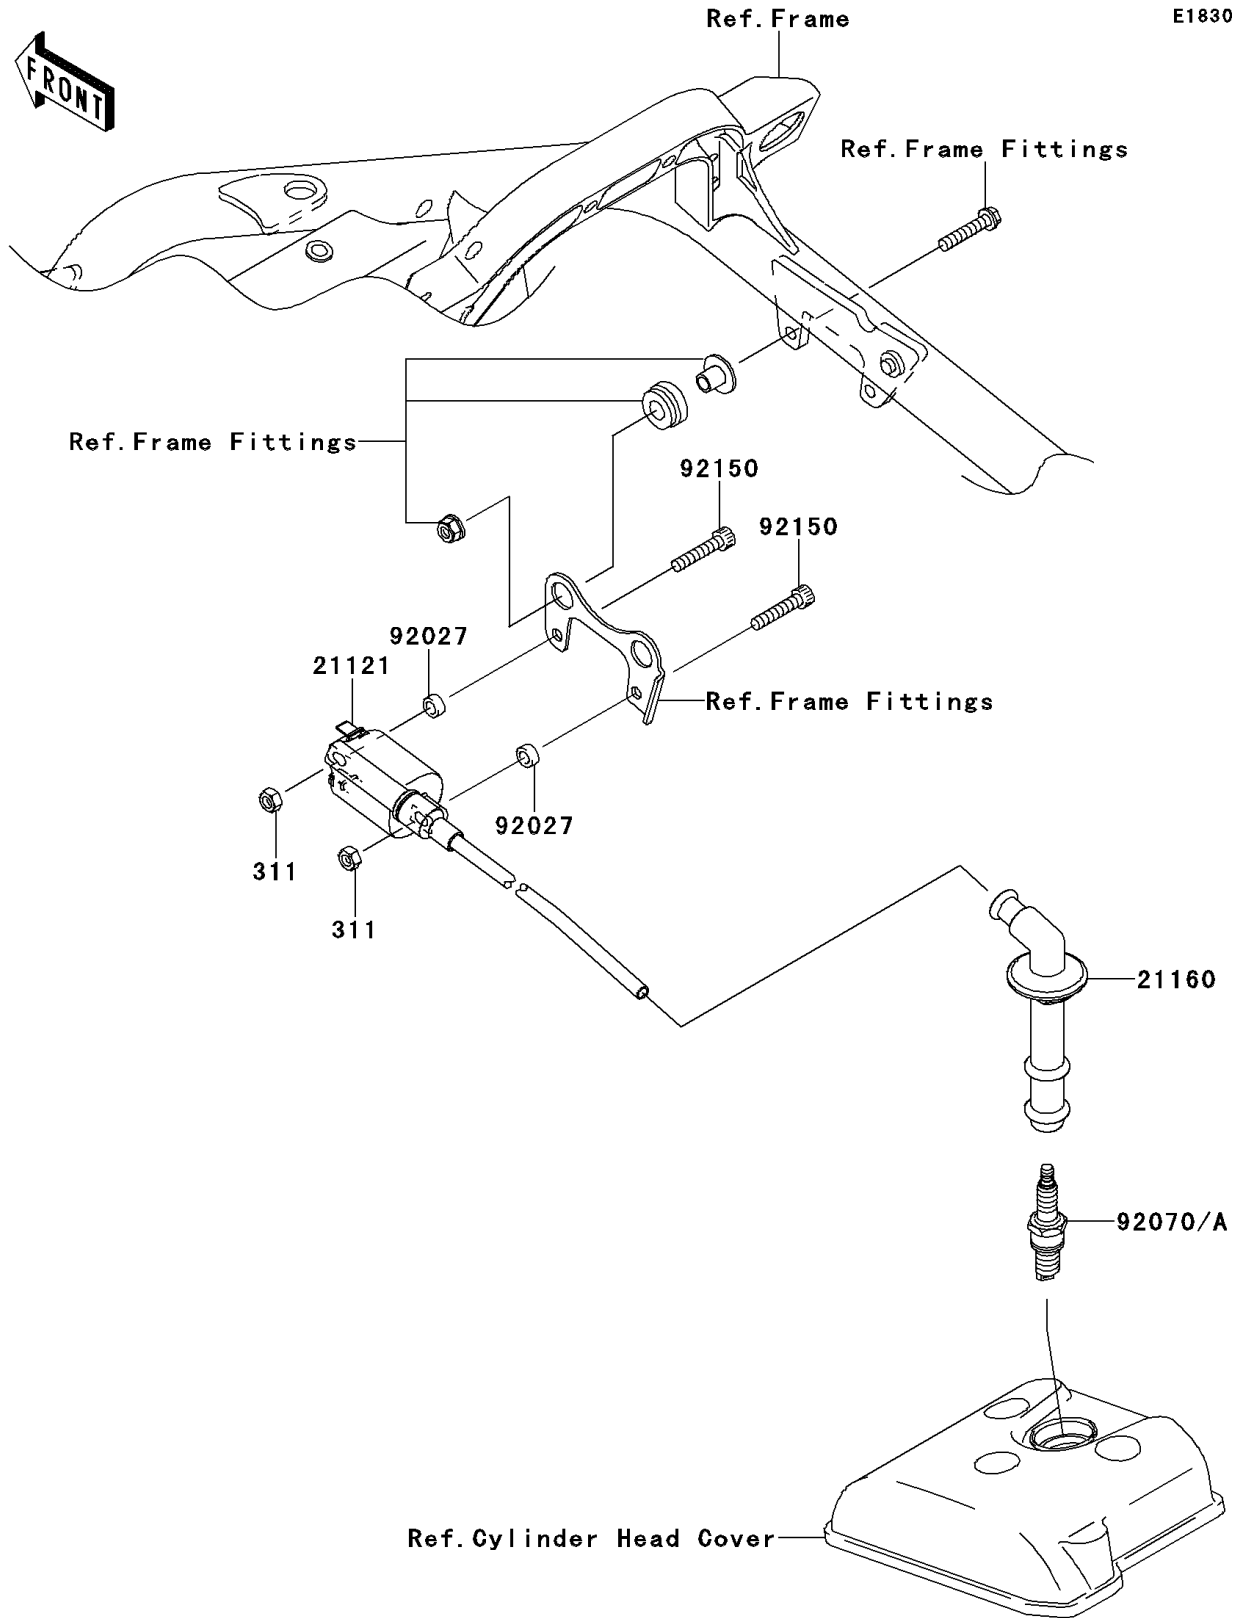

2009 KFX® 450R PARTS DIAGRAM

Ignition System

2009 KFX® 450R PARTS LIST

Ignition System

ITEM NAME	PART NUMBER	QUANTITY
NUT-HEX (Ref # 311)	311BA0600	2
COIL-IGNITION (Ref # 21121)	21121-0032	1
CAP-ASSY-PLUG (Ref # 21160)	21160-0011	1
COLLAR,6.5X10.5X4.5 (Ref # 92027)	92027-1885	2
PLUG-SPARK,CPR8EB-9(NGK) (Ref # 92070)	92070-0020	1
PLUG-SPARK,CPR9EB-9(NGK) (Ref # 92070A)	92070-0021	AR
BOLT,SOCKET,6X30 (Ref # 92150)	92150-1433	2