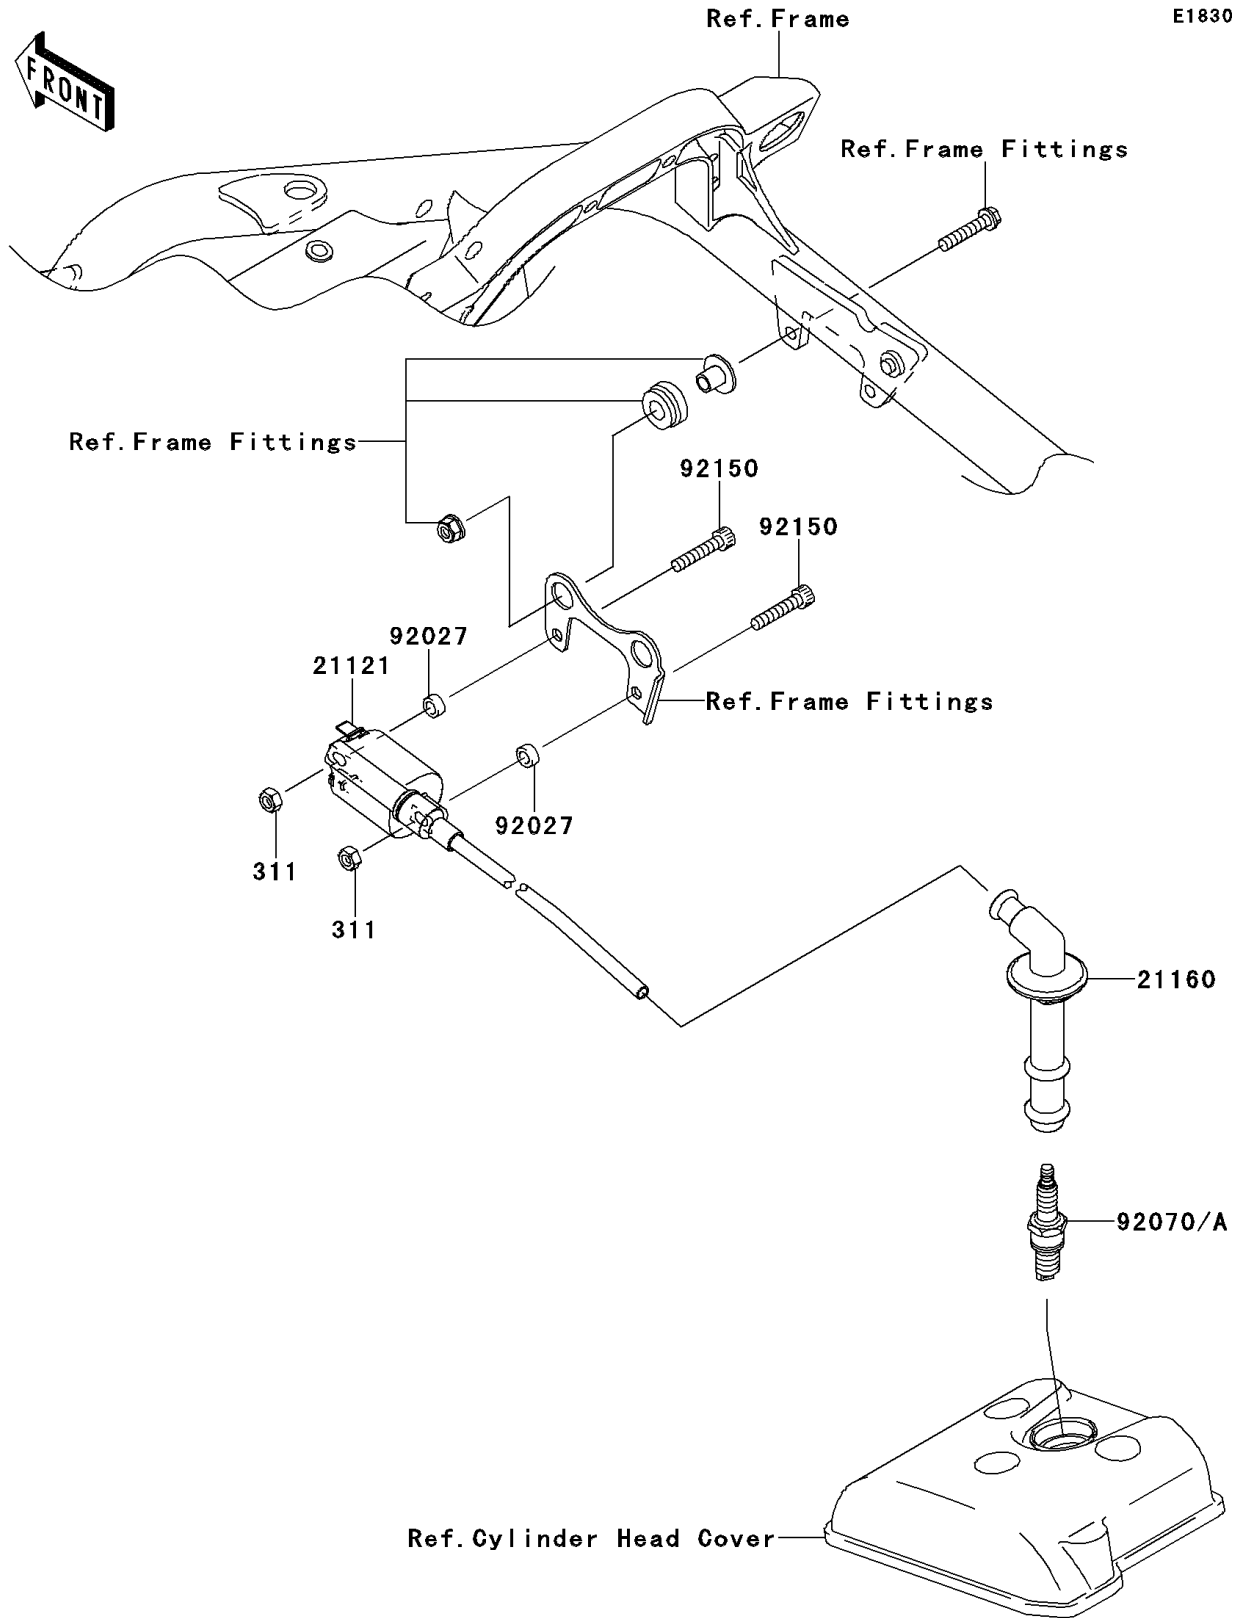

2010 KFX® 450R PARTS DIAGRAM

Ignition System

2010 KFX® 450R PARTS LIST

Ignition System

ITEM NAME	PART NUMBER	QUANTITY
NUT-HEX (Ref # 311)	311BA0600	2
COIL-IGNITION (Ref # 21121)	21121-0032	1
CAP-ASSY-PLUG (Ref # 21160)	21160-0011	1
COLLAR,6.5X10.5X4.5 (Ref # 92027)	92027-1885	2
PLUG-SPARK,CPR8EB-9(NGK) (Ref # 92070)	92070-0020	1
PLUG-SPARK,CPR9EB-9(NGK) (Ref # 92070A)	92070-0021	AR
BOLT,SOCKET,6X30 (Ref # 92150)	92150-1433	2