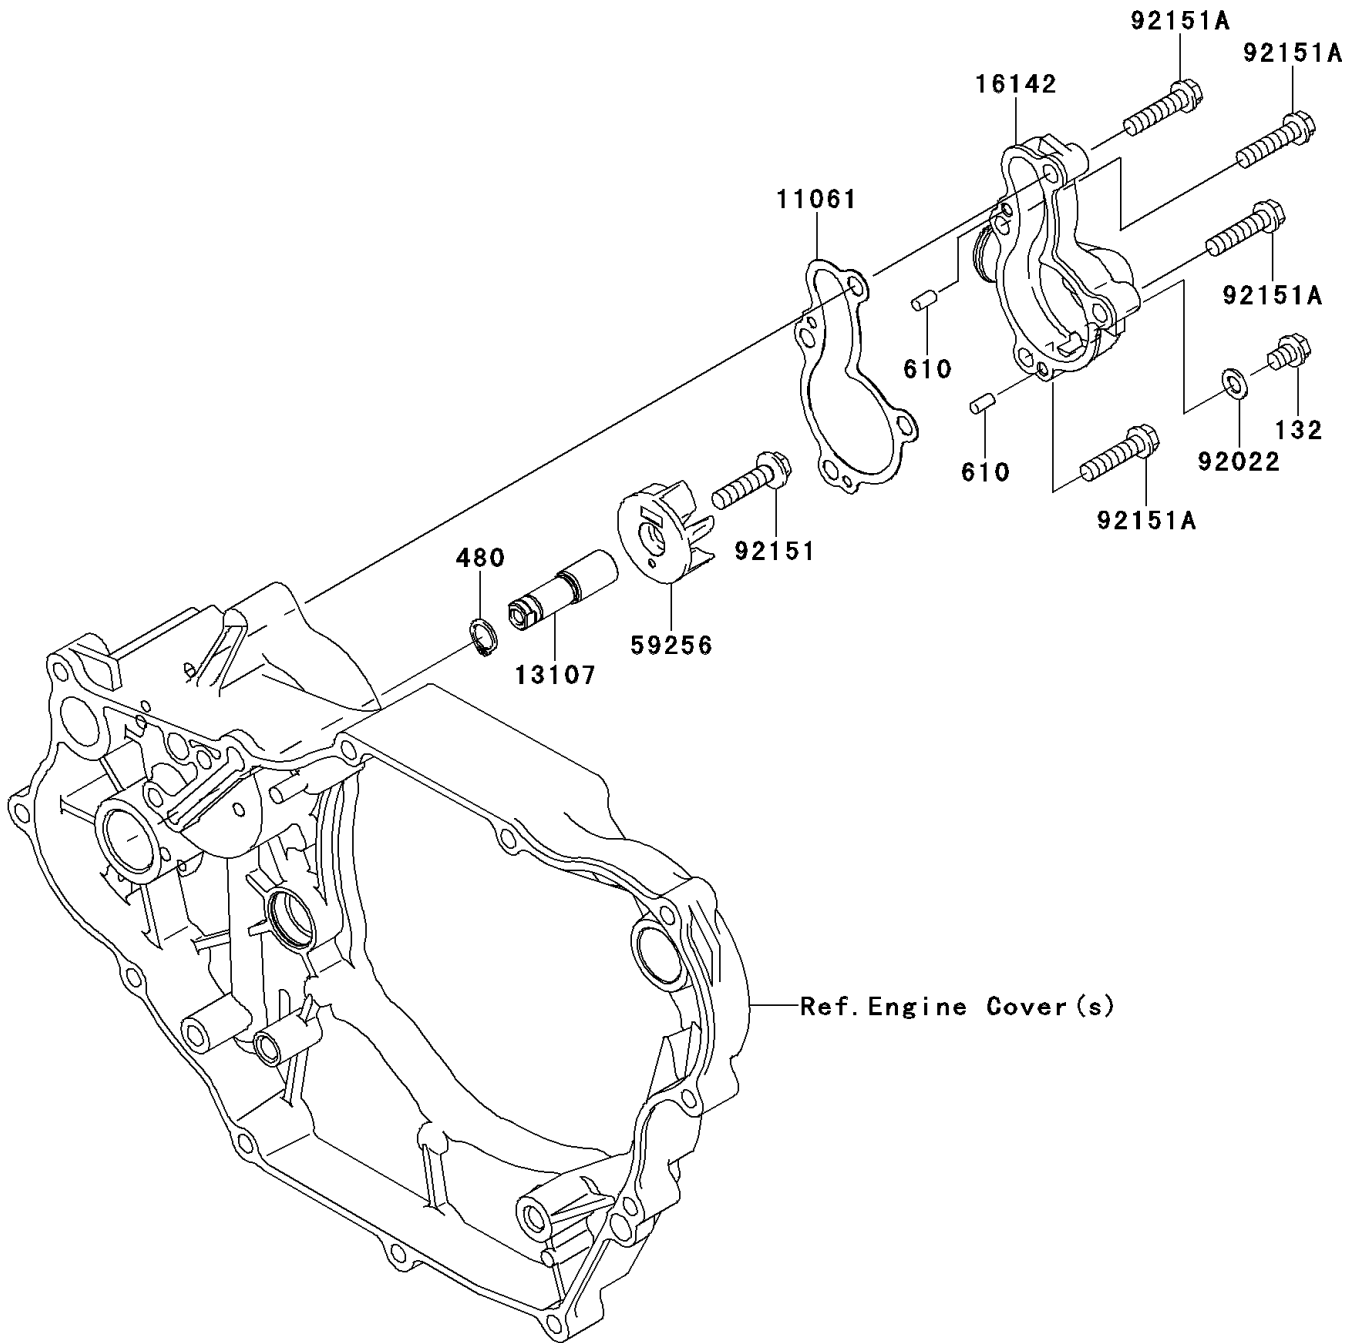

# 2008 KFX® 450R PARTS DIAGRAM

Water Pump

E3031

# 2008 KFX® 450R PARTS LIST

Water Pump

ITEM NAME	PART NUMBER	QUANTITY
-----------	-------------	----------