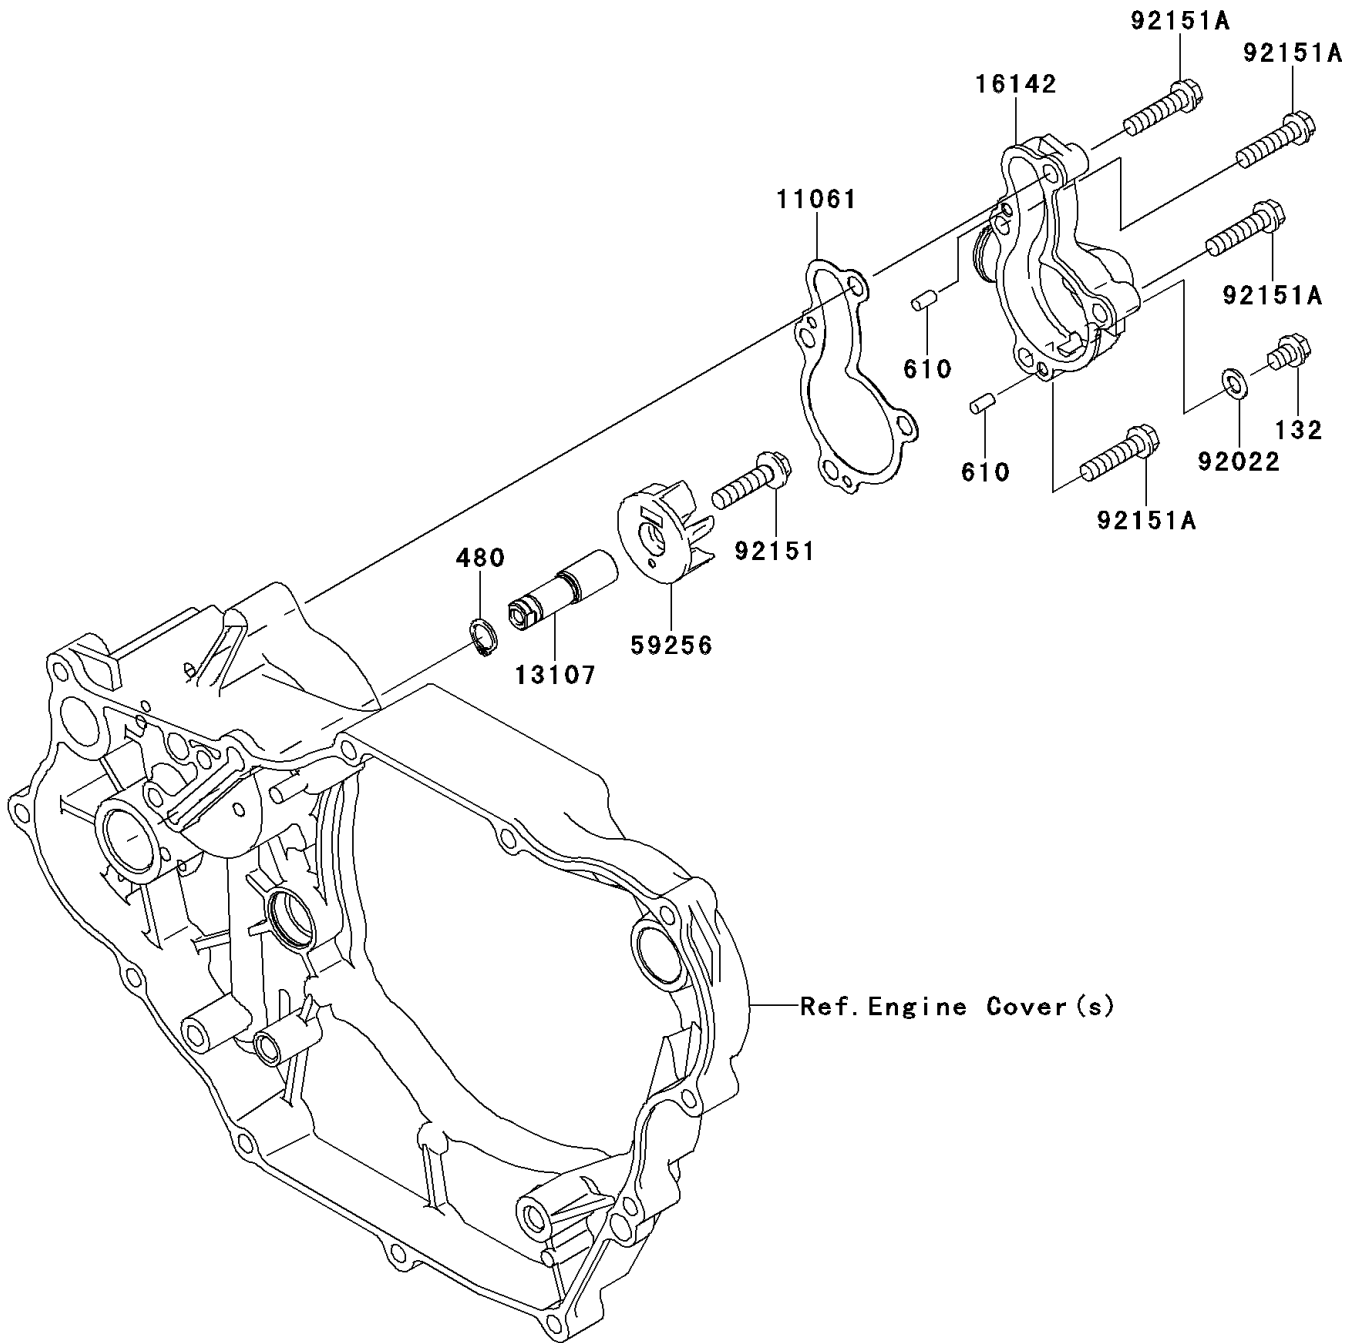

2009 KFX[®] 450R PARTS DIAGRAM

Water Pump

E3031

2009 KFX® 450R PARTS LIST

Water Pump

ITEM NAME	PART NUMBER	QUANTITY
BOLT-FLANGED-SMALL,6X8 (Ref # 132)	132BB0608	1
CIRCLIP-TYPE-C,10MM (Ref # 480)	480J1000	1
ROLLER,4X8 (Ref # 610)	610A0408	2
GASKET,W/P COVER (Ref # 11061)	11061-0237	1
SHAFT,WATER PUMP (Ref # 13107)	13107-0135	1
COVER-PUMP,WATER (Ref # 16142)	16142-0034	1
IMPELLER (Ref # 59256)	59256-0003	1
WASHER,6.2X11X1 (Ref # 92022)	92022-304	1
BOLT,FLANGED,6X25 (Ref # 92151)	92151-1546	1
BOLT,FLANGED-SMALL,6X25 (Ref # 92151A)	92151-1930	4