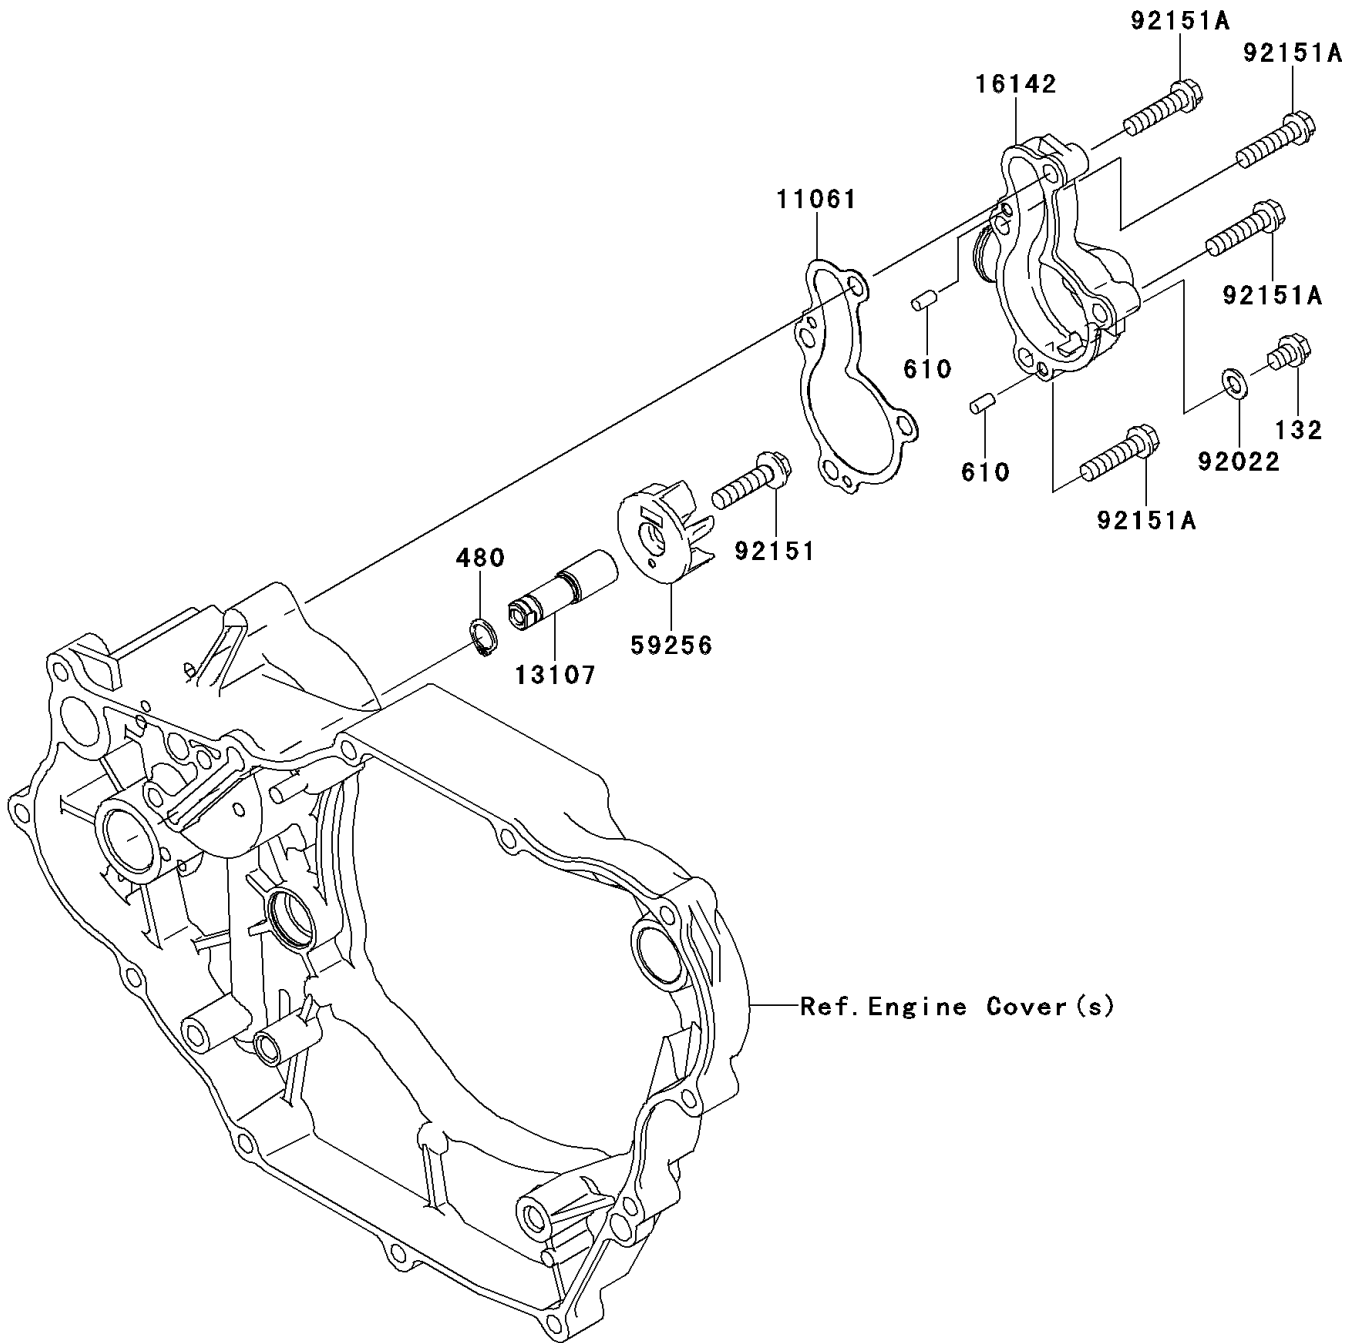

2010 KFX[®] 450R PARTS DIAGRAM

Water Pump

E3031

2010 KFX® 450R PARTS LIST

Water Pump

ITEM NAME	PART NUMBER	QUANTITY
BOLT-FLANGED-SMALL,6X8 (Ref # 132)	132BB0608	1
CIRCLIP-TYPE-C,10MM (Ref # 480)	480J1000	1
ROLLER,4X8 (Ref # 610)	610A0408	2
GASKET,W/P COVER (Ref # 11061)	11061-0237	1
SHAFT,WATER PUMP (Ref # 13107)	13107-0135	1
COVER-PUMP,WATER (Ref # 16142)	16142-0034	1
IMPELLER (Ref # 59256)	59256-0003	1
WASHER,6.2X11X1 (Ref # 92022)	92022-304	1
BOLT,FLANGED,6X25 (Ref # 92151)	92151-1546	1
BOLT,FLANGED-SMALL,6X25 (Ref # 92151A)	92151-1930	4