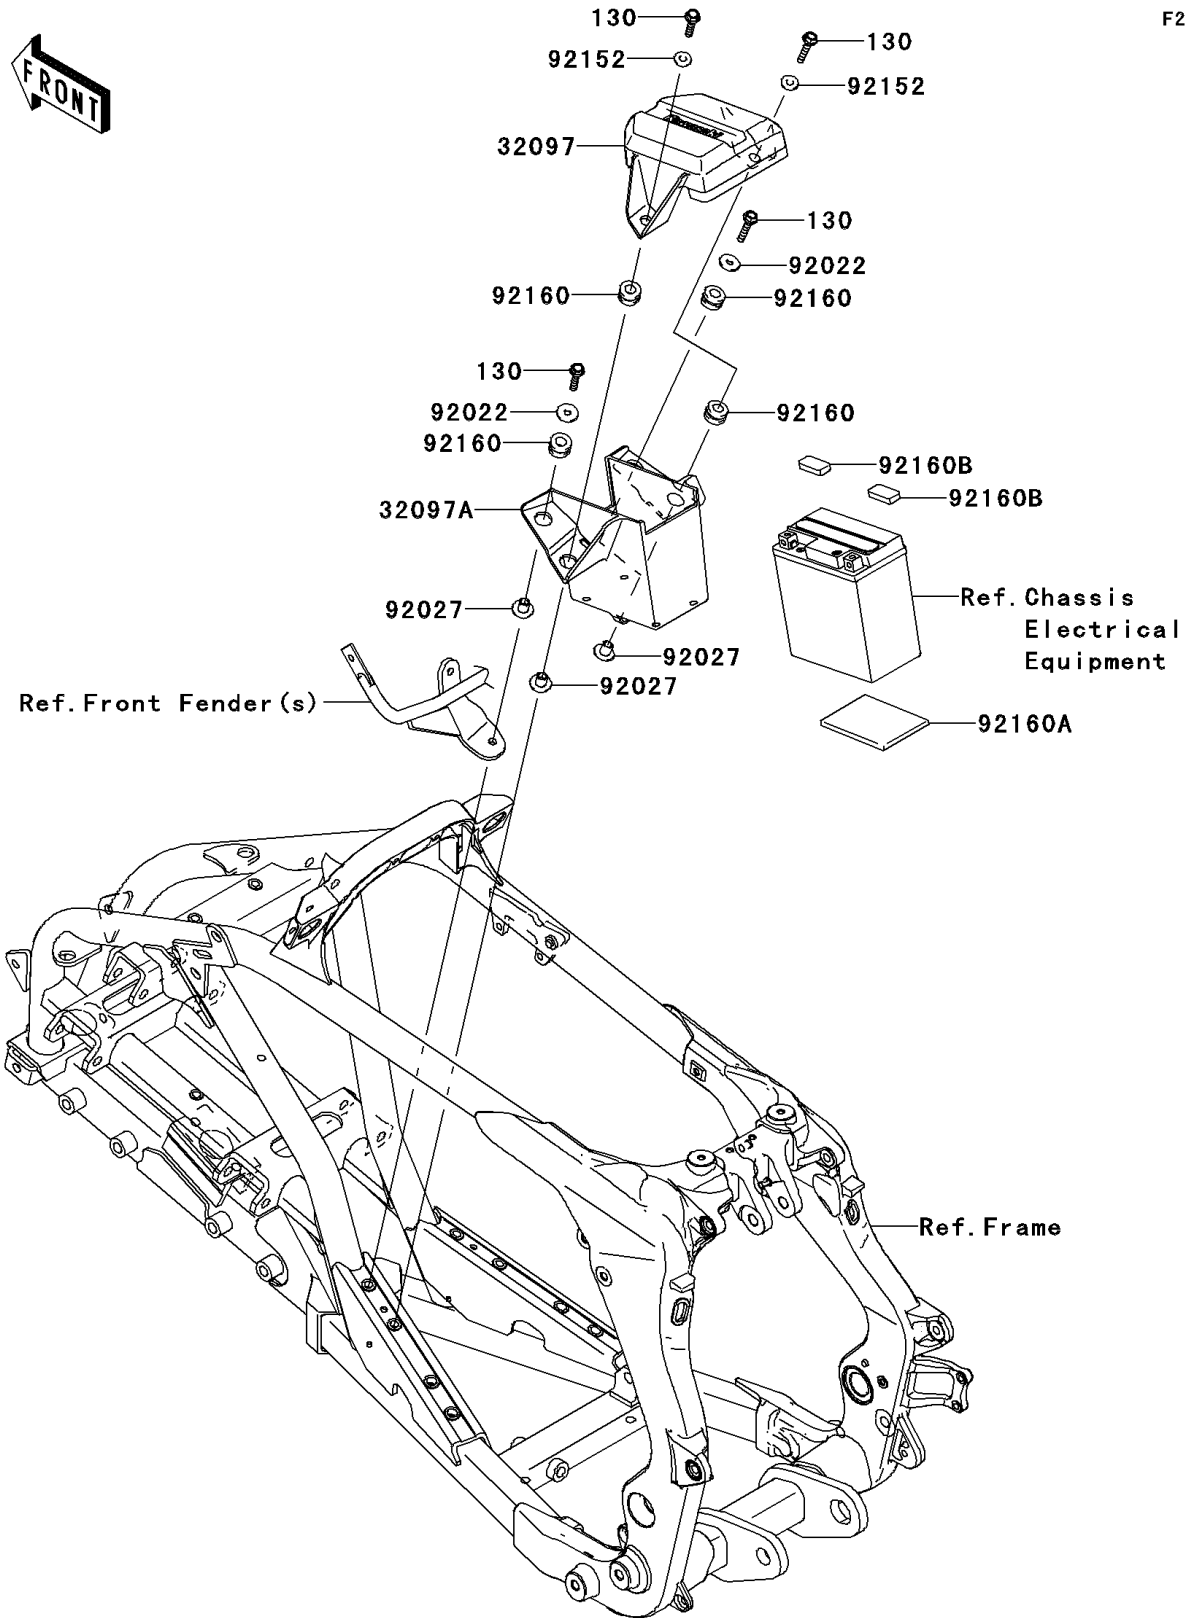

2008 KFX® 450R PARTS DIAGRAM

Battery Case

F2132

2008 KFX® 450R PARTS LIST

Battery Case

ITEM NAME	PART NUMBER	QUANTITY
BOLT-FLANGED,6X30 (Ref # 130)	130CA0630	4
CASE-BATTERY,UPP (Ref # 32097)	32097-0024	1
CASE-BATTERY,LWR (Ref # 32097A)	32097-0026	1
WASHER,6.2X20X2 (Ref # 92022)	92022-3714	2
COLLAR,FLANGED,L=12.1,BLACK (Ref # 92027)	92027-1651	4
COLLAR (Ref # 92152)	92152-0445	2
DAMPER (Ref # 92160)	92160-1167	4
DAMPER,BATTERY (Ref # 92160A)	92160-1897	1
DAMPER (Ref # 92160B)	92160-1935	2