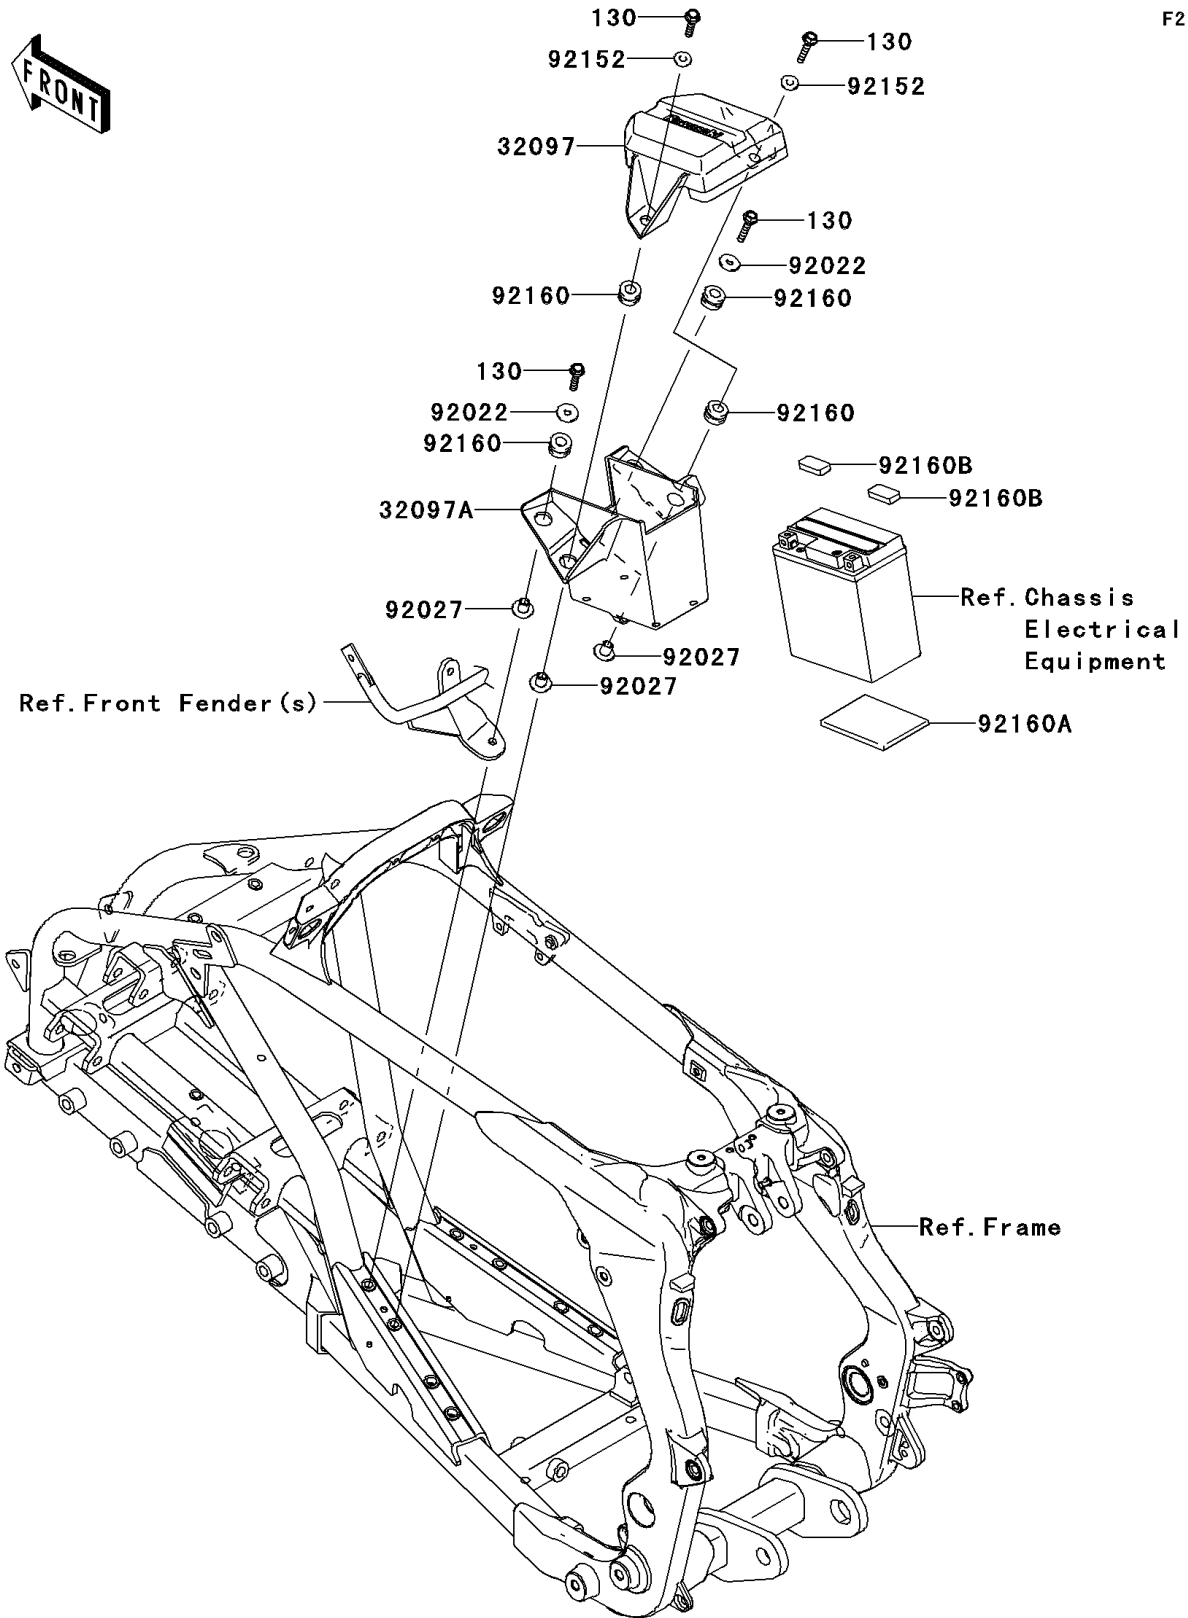

2010 KFX® 450R PARTS DIAGRAM

Battery Case

F2132

2010 KFX® 450R PARTS LIST

Battery Case

ITEM NAME	PART NUMBER	QUANTITY
BOLT-FLANGED,6X30 (Ref # 130)	130CA0630	4
CASE-BATTERY,UPP (Ref # 32097)	32097-0024	1
CASE-BATTERY,LWR (Ref # 32097A)	32097-0026	1
WASHER,6.2X20X2 (Ref # 92022)	92022-3714	2
COLLAR,FLANGED,L=12.1,BLACK (Ref # 92027)	92027-1651	4
COLLAR (Ref # 92152)	92152-0445	2
DAMPER (Ref # 92160)	92160-1167	4
DAMPER,BATTERY (Ref # 92160A)	92160-1897	1
DAMPER (Ref # 92160B)	92160-1935	2