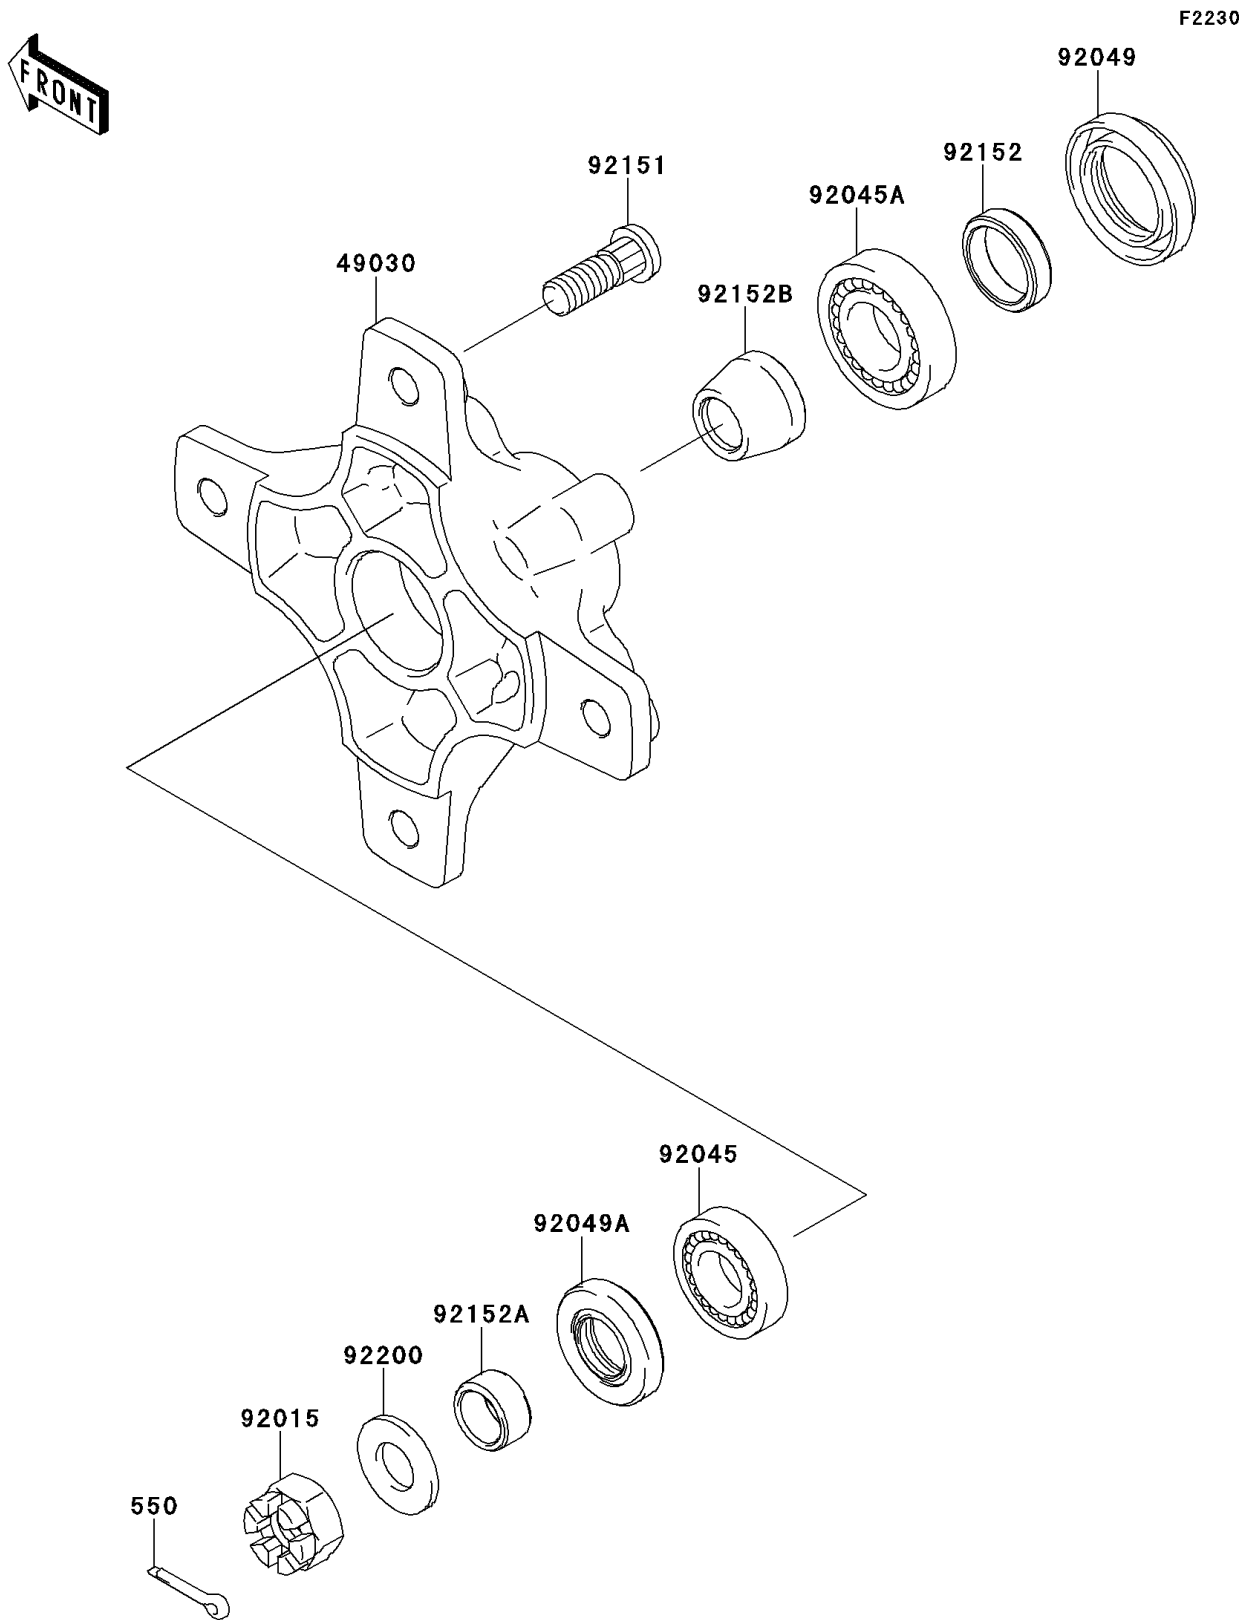

2010 KFX® 450R PARTS DIAGRAM

Front Hub

2010 KFX® 450R PARTS LIST

Front Hub

ITEM NAME	PART NUMBER	QUANTITY
PIN-COTTER,3.0X30 (Ref # 550)	550AA3030	2
HUB,FR (Ref # 49030)	49030-1142	2
NUT,CASTLE,14MM (Ref # 92015)	92015-1765	2
BEARING-BALL,62022RD (Ref # 92045)	92045-0112	2
BEARING-BALL,60042RD (Ref # 92045A)	92045-0113	2
SEAL-OIL,MT028N1 (Ref # 92049)	92049-1612	2
SEAL-OIL,MHSA20X35X7 (Ref # 92049A)	92049-1613	2
BOLT,10X29.5 (Ref # 92151)	92151-1392	8
COLLAR,22.2X28X7 (Ref # 92152)	92152-0437	2
COLLAR,15.2X20X16 (Ref # 92152A)	92152-0609	2
COLLAR (Ref # 92152B)	92152-1462	2
WASHER,14.2X28X2.5 (Ref # 92200)	92200-0392	2