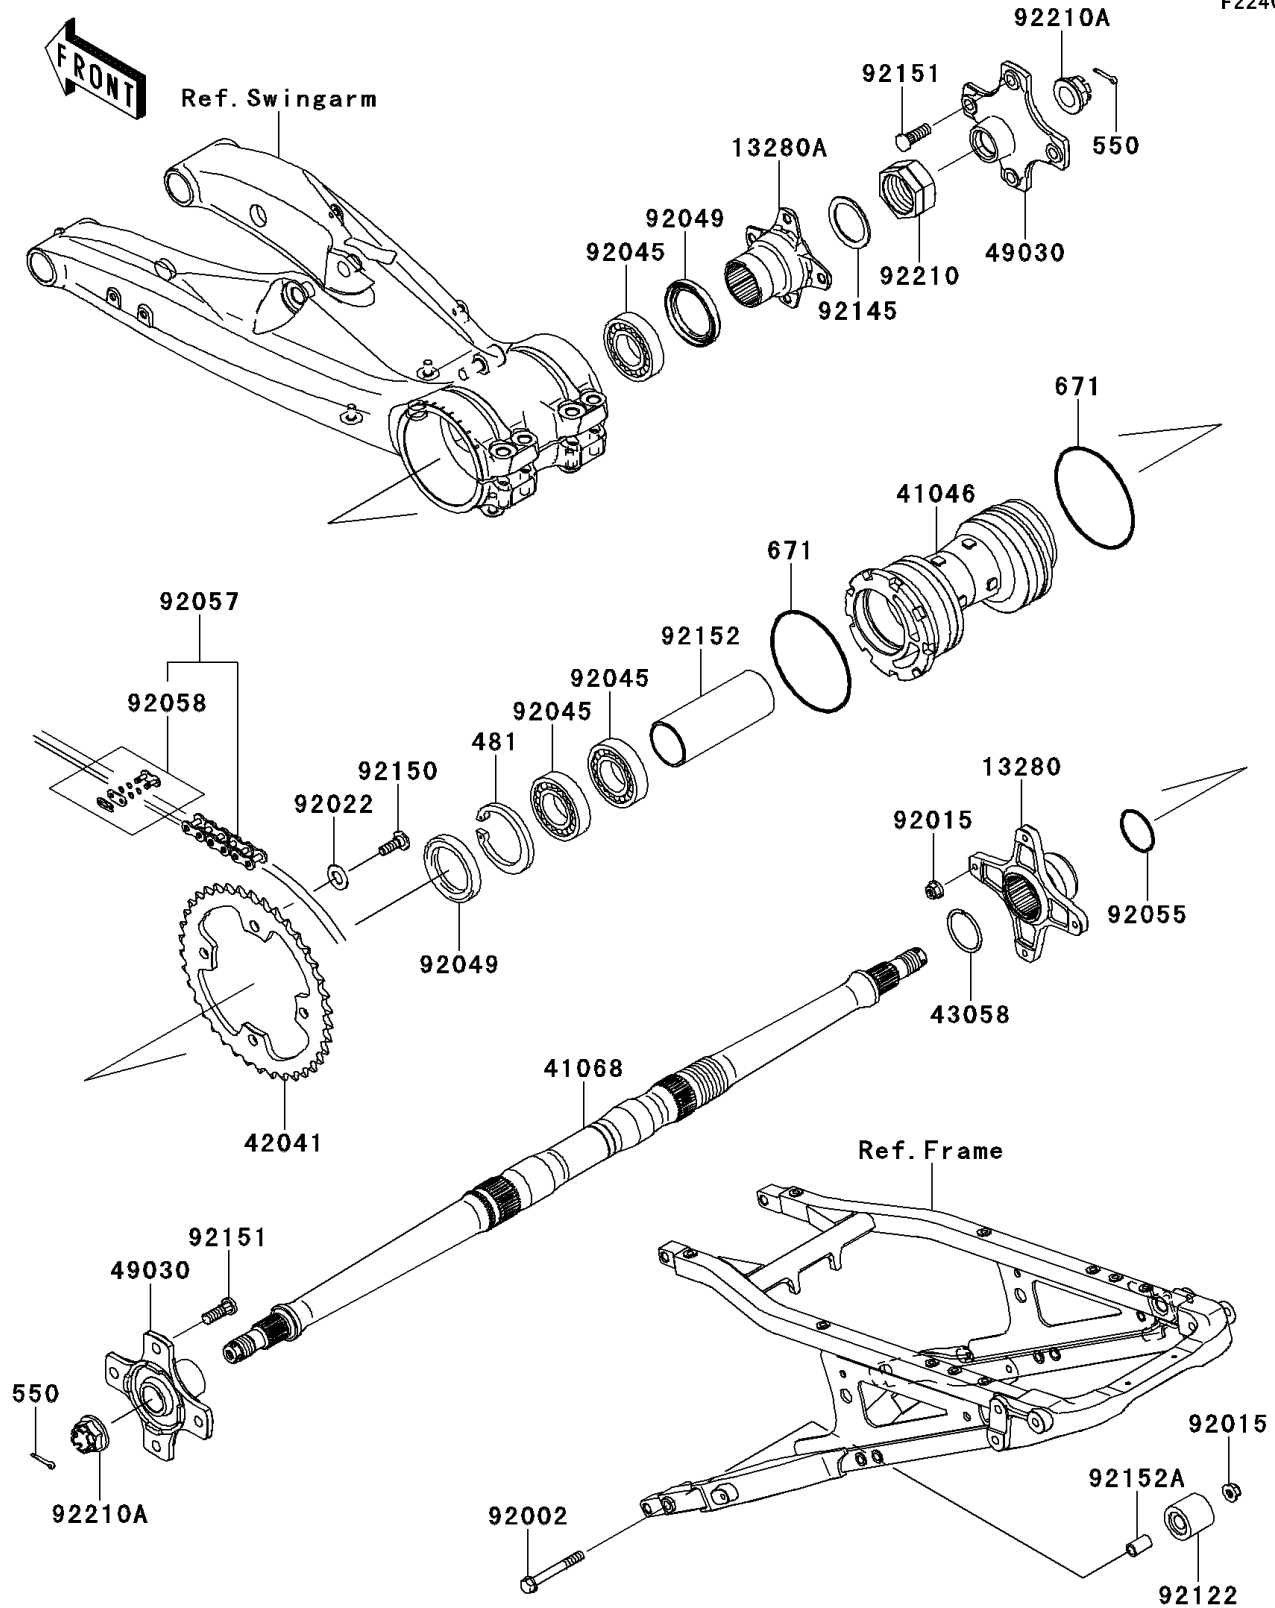

2008 KFX® 450R PARTS DIAGRAM

Rear Hub

F2240

2008 KFX® 450R PARTS LIST

Rear Hub

ITEM NAME	PART NUMBER	QUANTITY
CIRCLIP-TYPE-C,65MM (Ref # 481)	481J6500	1
PIN-COTTER,4.0X25 (Ref # 550)	550AA4025	2
O RING,85MM (Ref # 671)	671B2585	2
HOLDER,SPROCKET (Ref # 13280)	13280-0254	1
HOLDER,REAR DISC (Ref # 13280A)	13280-0255	1
HOUSING-BEARING (Ref # 41046)	41046-0015	1
AXLE,RR (Ref # 41068)	41068-0052	1
SPROCKET-HUB,38T (Ref # 42041)	42041-0044	1
RING (Ref # 43058)	43058-0016	1
HUB,RR (Ref # 49030)	49030-0029	2
BOLT,FLANGED,8X70 (Ref # 92002)	92002-1349	1
NUT,8MM (Ref # 92015)	92015-1432	5
WASHER,10.5X20X1 (Ref # 92022)	92022-239	4
BEARING-BALL,6908-82RSC3 (Ref # 92045)	92045-0115	3
SEAL-OIL,TCY 48X65X8 (Ref # 92049)	92049-1573	2
RING-O,35.2X1.9 (Ref # 92055)	92055-520	1
CHAIN,DRIVE,EK520SR-O2X94L (Ref # 92057)	92057-0119	1
JOINT-CHAIN,DRIVE,EK520SR-O2 (Ref # 92058)	92058-1060	1
ROLLER,CHAIN GUIDE (Ref # 92122)	92122-1216	1
SPRING (Ref # 92145)	92145-0417	1
BOLT,8X25 (Ref # 92150)	92150-1858	4
BOLT,10X29.5 (Ref # 92151)	92151-1392	8
COLLAR,40X45.6X117.5 (Ref # 92152)	92152-0405	1
COLLAR,8.5X12.5X20.5 (Ref # 92152A)	92152-1340	1
NUT,LOCK,38MM (Ref # 92210)	92210-0298	1
NUT,CASTLE,20MM (Ref # 92210A)	92210-0299	2