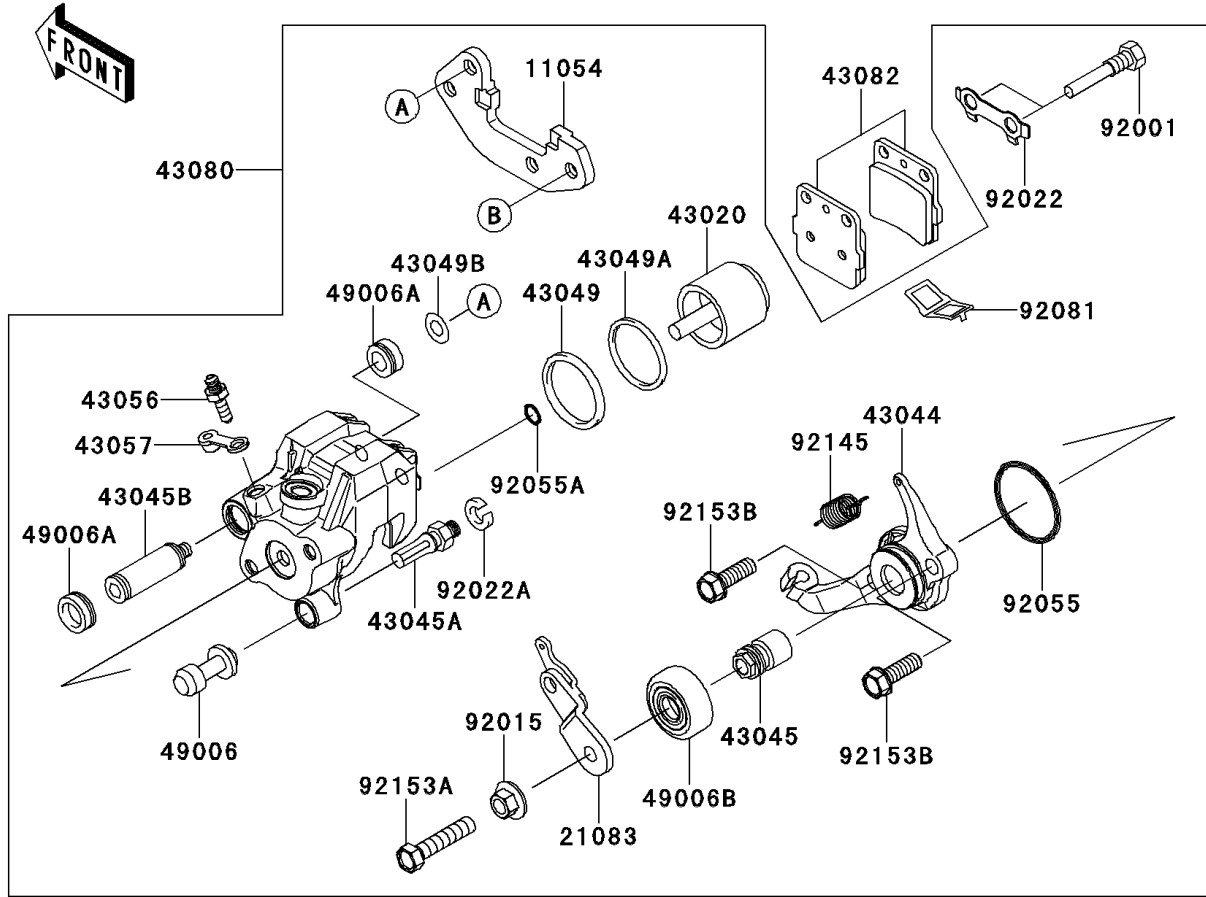

2008 KFX® 450R PARTS DIAGRAM

Rear Brake

F2294

2008 KFX® 450R PARTS LIST

Rear Brake

ITEM NAME	PART NUMBER	QUANTITY
-----------	-------------	----------