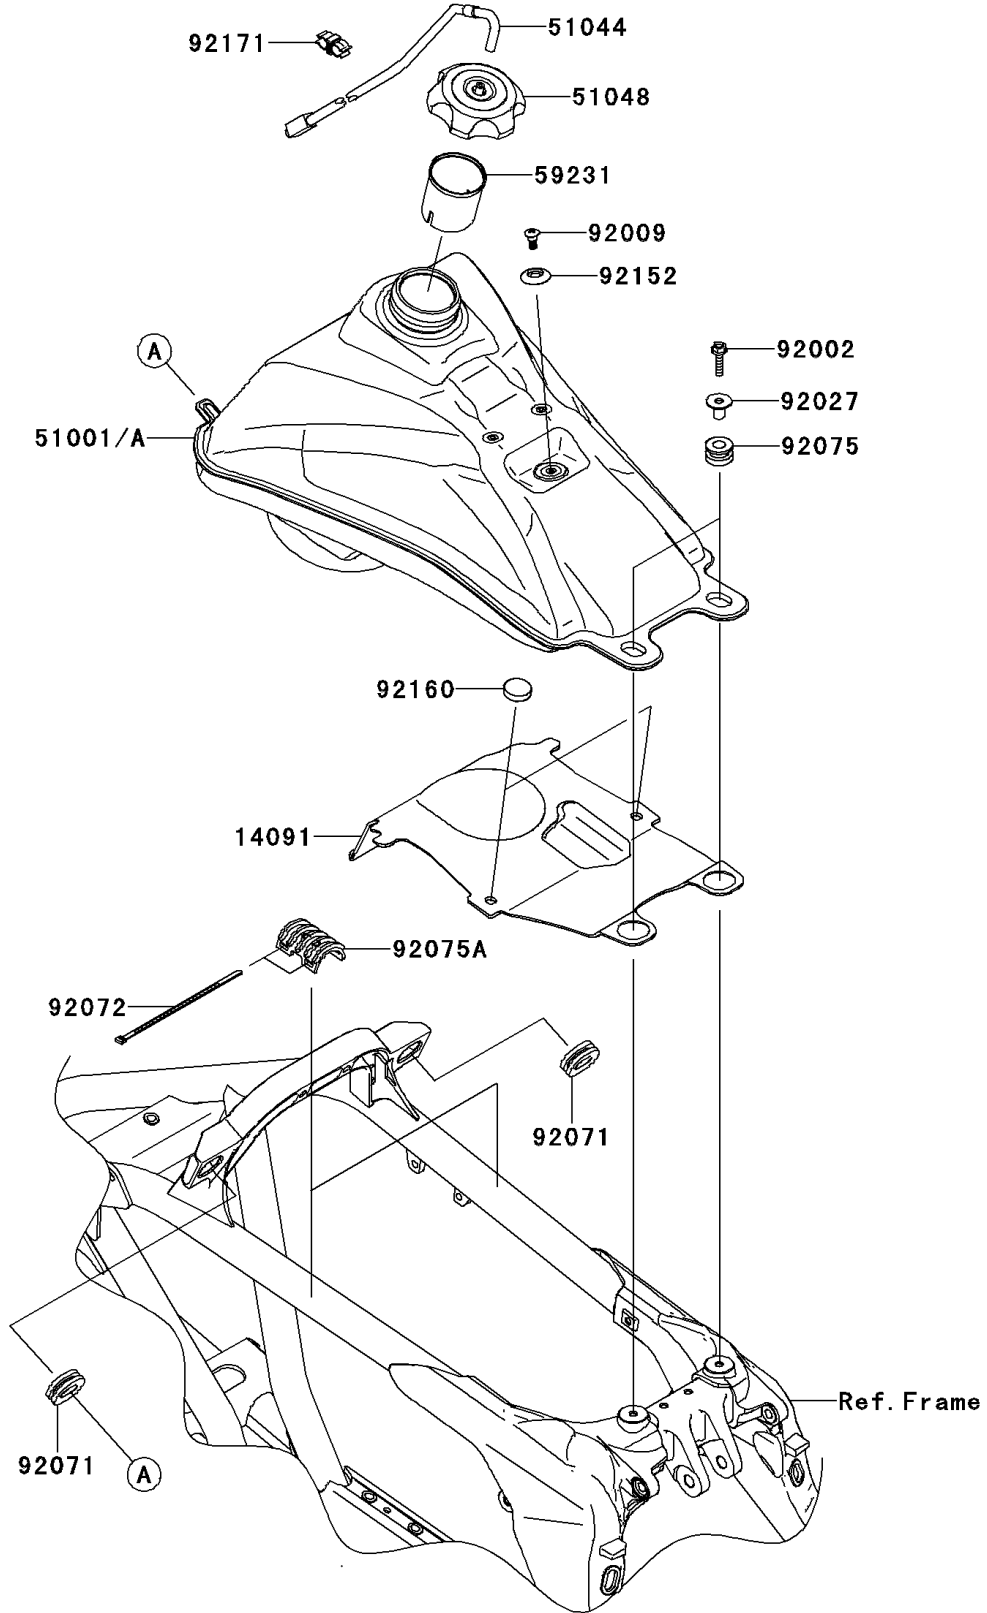

2008 KFX® 450R PARTS DIAGRAM

Fuel Tank

F2410

2008 KFX® 450R PARTS LIST

Fuel Tank

ITEM NAME	PART NUMBER	QUANTITY
-----------	-------------	----------