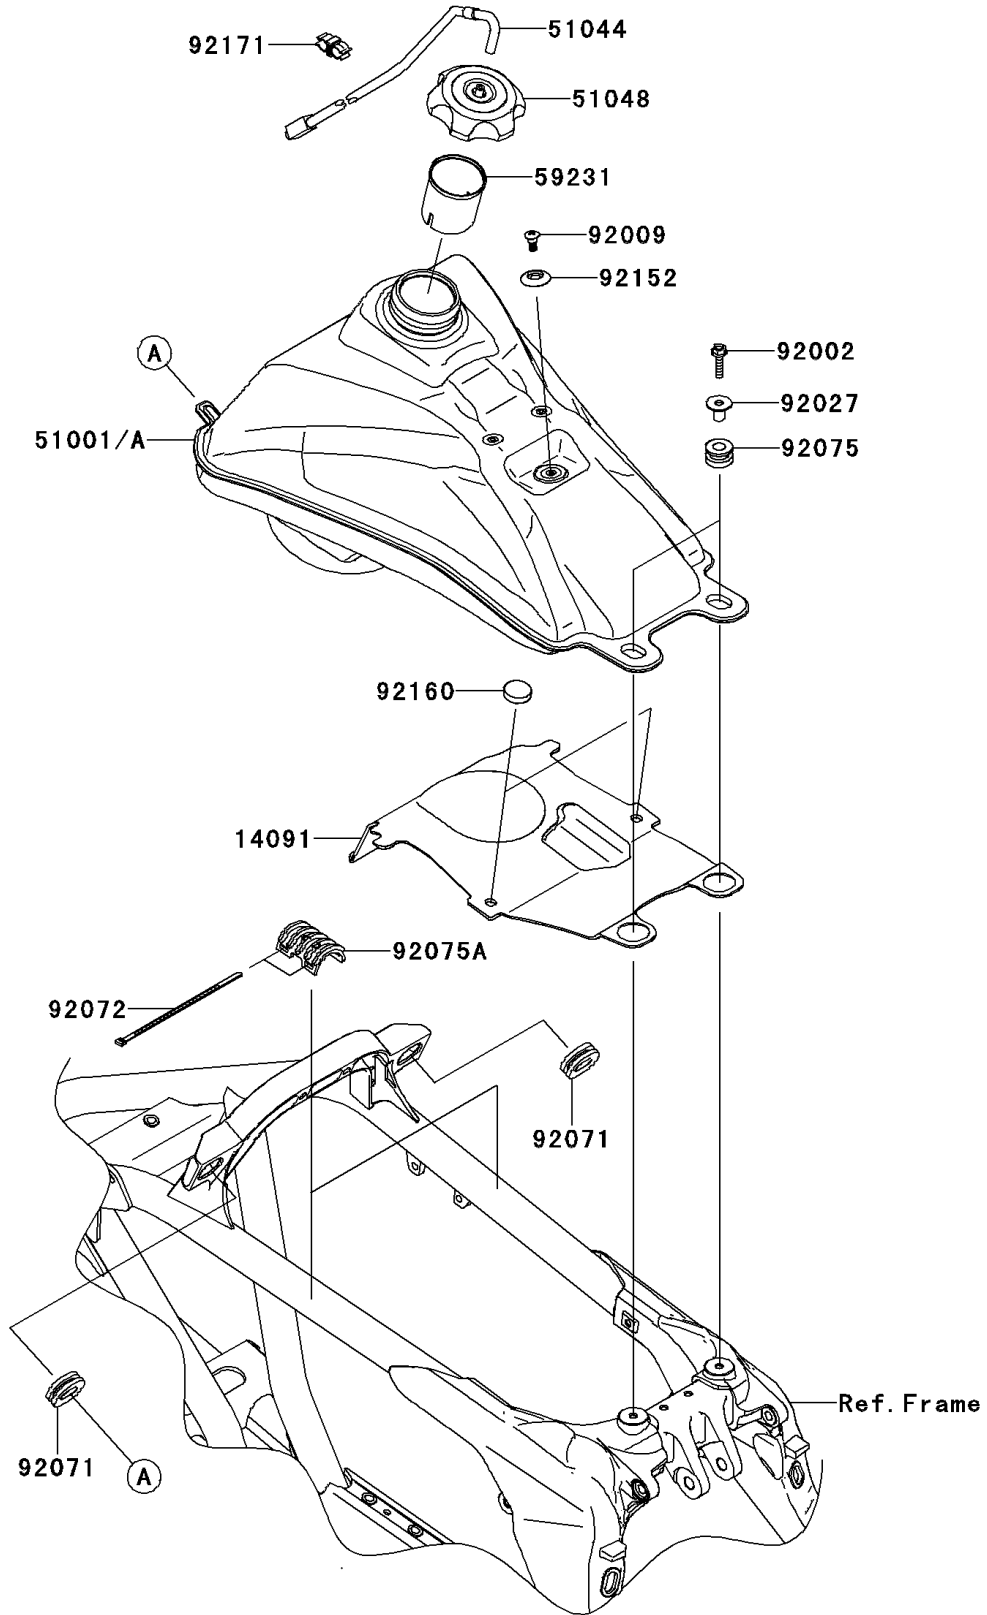

2009 KFX® 450R PARTS DIAGRAM

Fuel Tank

F2410

2009 KFX® 450R PARTS LIST

Fuel Tank

ITEM NAME	PART NUMBER	QUANTITY
COVER,FUEL TANK,UNDER (Ref # 14091)	14091-0558	1
TANK-COMP-FUEL (Ref # 51001)	51001-0114	1
TUBE-ASSY,TANK CAP (Ref # 51044)	51044-0019	1
CAP-ASSY-TANK,FUEL (Ref # 51048)	51048-0009	1
FILLER,FUEL TANK (Ref # 59231)	59231-0029	1
BOLT,6X25 (Ref # 92002)	92002-1339	2
SCREW,6MM (Ref # 92009)	92009-1971	1
COLLAR,L=16.1 (Ref # 92027)	92027-1847	2
GROMMET (Ref # 92071)	92071-0040	2
BAND,L=188 (Ref # 92072)	92072-1239	4
DAMPER (Ref # 92075)	92075-1787	2
DAMPER,FUEL TANK (Ref # 92075A)	92075-1806	2
COLLAR (Ref # 92152)	92152-1346	1
DAMPER (Ref # 92160)	92160-1396	2
CLAMP (Ref # 92171)	92171-0129	1