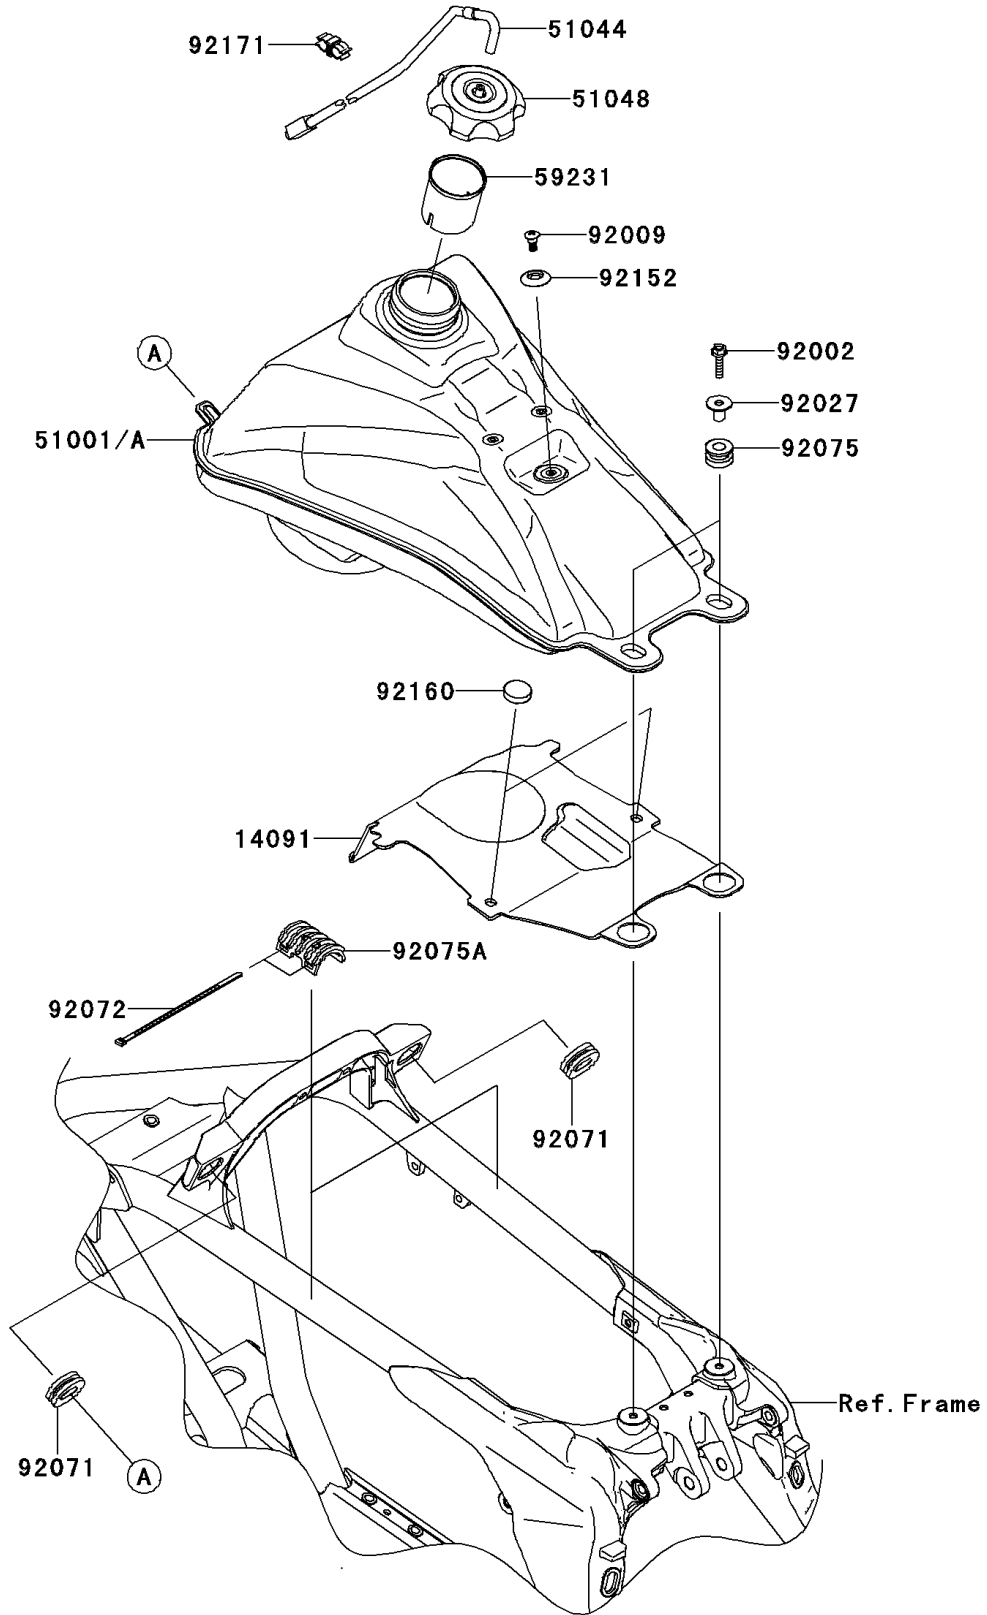

2010 KFX® 450R PARTS DIAGRAM

Fuel Tank

F2410

2010 KFX® 450R PARTS LIST

Fuel Tank

ITEM NAME	PART NUMBER	QUANTITY
COVER,FUEL TANK,UNDER (Ref # 14091)	14091-0558	1
TANK-COMP-FUEL (Ref # 51001A)	51001-0337	1
TUBE-ASSY,TANK CAP (Ref # 51044)	51044-0019	1
CAP-ASSY-TANK,FUEL (Ref # 51048)	51048-0009	1
FILLER,FUEL TANK (Ref # 59231)	59231-0029	1
BOLT,6X25 (Ref # 92002)	92002-1339	2
SCREW,6MM (Ref # 92009)	92009-1971	1
COLLAR,L=16.1 (Ref # 92027)	92027-1847	2
GROMMET (Ref # 92071)	92071-0040	2
BAND,L=188 (Ref # 92072)	92072-1239	4
DAMPER (Ref # 92075)	92075-1787	2
DAMPER,FUEL TANK (Ref # 92075A)	92075-1806	2
COLLAR (Ref # 92152)	92152-1346	1
DAMPER (Ref # 92160)	92160-1396	2
CLAMP (Ref # 92171)	92171-0129	1