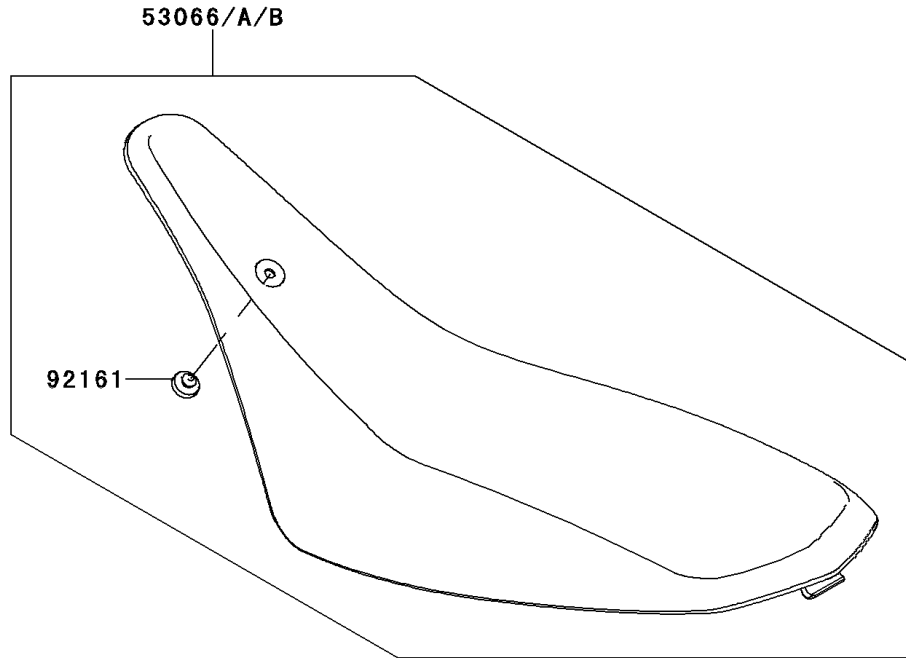

# 2008 KFX® 450R PARTS DIAGRAM

Seat

F2510

## 2008 KFX® 450R PARTS LIST

### Seat

ITEM NAME	PART NUMBER	QUANTITY
BOLT-FLANGED-SMALL,6X14 (Ref # 132)	132BA0614	2
BRACKET,SEAT,RR (Ref # 11054)	11054-1860	1
HOOK,SEAT,RR (Ref # 27012)	27012-0116	1
SEAT-ASSY,BLACK (Ref # 53066)	53066-0135-MA	1
NUT,LOCK,FLANGED,5MM (Ref # 92015)	92015-1752	1
SPRING (Ref # 92145)	92145-0401	1
COLLAR,6.4X8X14.7 (Ref # 92152)	92152-0591	2
BOLT,FLANGED,5X90 (Ref # 92153)	92153-1595	1
DAMPER,SEAT (Ref # 92161)	92161-0395	1