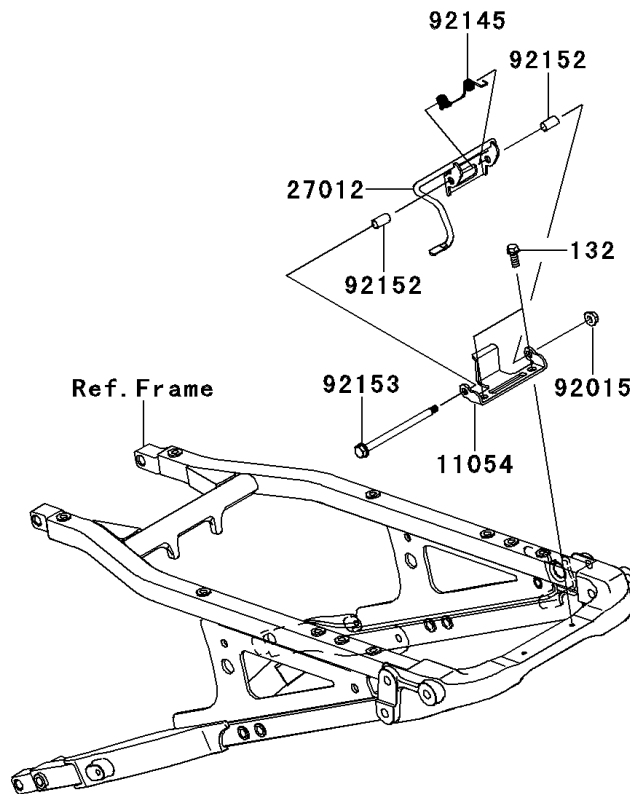

# 2008 KFX® 450R PARTS DIAGRAM

Seat

F2510

## 2008 KFX® 450R PARTS LIST

### Seat

ITEM NAME	PART NUMBER	QUANTITY
BOLT-FLANGED-SMALL,6X14 (Ref # 132)	132BA0614	2
BRACKET,SEAT,RR (Ref # 11054)	11054-1860	1
HOOK,SEAT,RR (Ref # 27012)	27012-0116	1
SEAT-ASSY,BLACK (Ref # 53066)	53066-0135-MA	1
NUT,LOCK,FLANGED,5MM (Ref # 92015)	92015-1752	1
SPRING (Ref # 92145)	92145-0401	1
COLLAR,6.4X8X14.7 (Ref # 92152)	92152-0591	2
BOLT,FLANGED,5X90 (Ref # 92153)	92153-1595	1
DAMPER,SEAT (Ref # 92161)	92161-0395	1