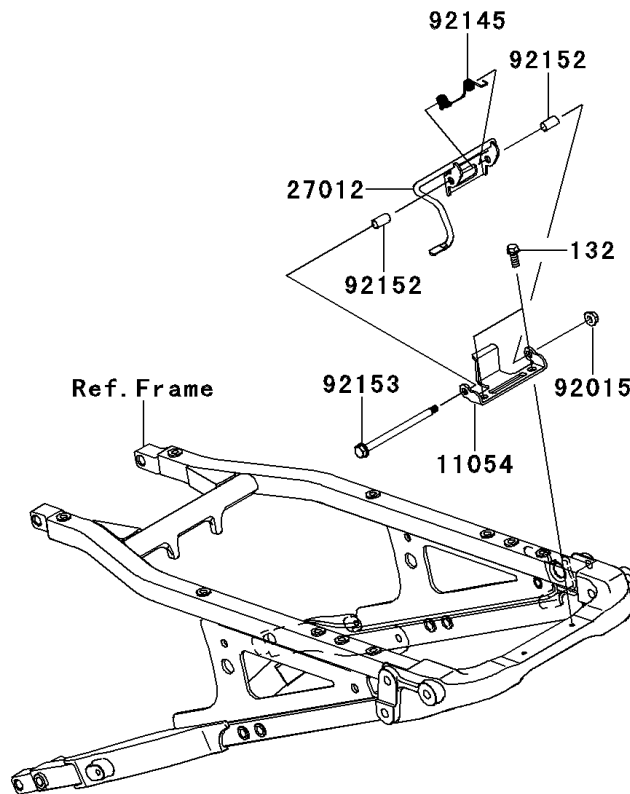

2009 KFX® 450R PARTS DIAGRAM

Seat

F2510

2009 KFX® 450R PARTS LIST

Seat

ITEM NAME	PART NUMBER	QUANTITY
BOLT-FLANGED-SMALL,6X14 (Ref # 132)	132BA0614	2
BRACKET,SEAT,RR (Ref # 11054)	11054-1860	1
HOOK,SEAT,RR (Ref # 27012)	27012-0116	1
SEAT-ASSY,BLACK (Ref # 53066)	53066-0135-MA	1
NUT,LOCK,FLANGED,5MM (Ref # 92015)	92015-1752	1
SPRING (Ref # 92145)	92145-0401	1
COLLAR,6.4X8X14.7 (Ref # 92152)	92152-0591	2
BOLT,FLANGED,5X90 (Ref # 92153)	92153-1595	1
DAMPER,SEAT (Ref # 92161)	92161-0395	1