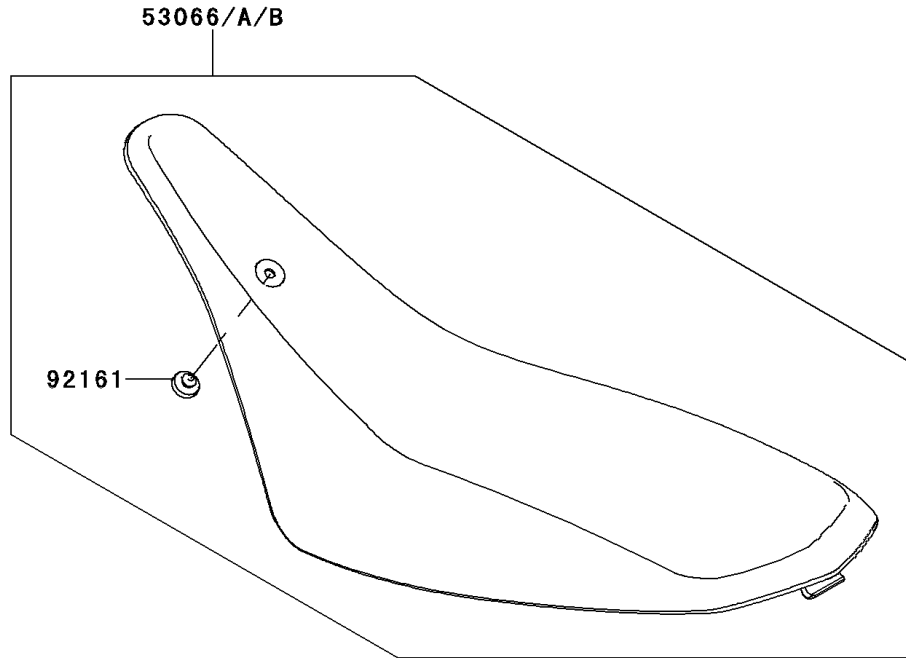

# 2010 KFX® 450R PARTS DIAGRAM

Seat

F2510

## 2010 KFX® 450R PARTS LIST

### Seat

ITEM NAME	PART NUMBER	QUANTITY
BOLT-FLANGED-SMALL,6X14 (Ref # 132)	132BA0614	2
BRACKET,SEAT,RR (Ref # 11054)	11054-1860	1
HOOK,SEAT,RR (Ref # 27012)	27012-0116	1
SEAT-ASSY,BLACK (Ref # 53066)	53066-0135-MA	1
NUT,LOCK,FLANGED,5MM (Ref # 92015)	92015-1752	1
SPRING (Ref # 92145)	92145-0401	1
COLLAR,6.4X8X14.7 (Ref # 92152)	92152-0591	2
BOLT,FLANGED,5X90 (Ref # 92153)	92153-1595	1
DAMPER,SEAT (Ref # 92161)	92161-0395	1