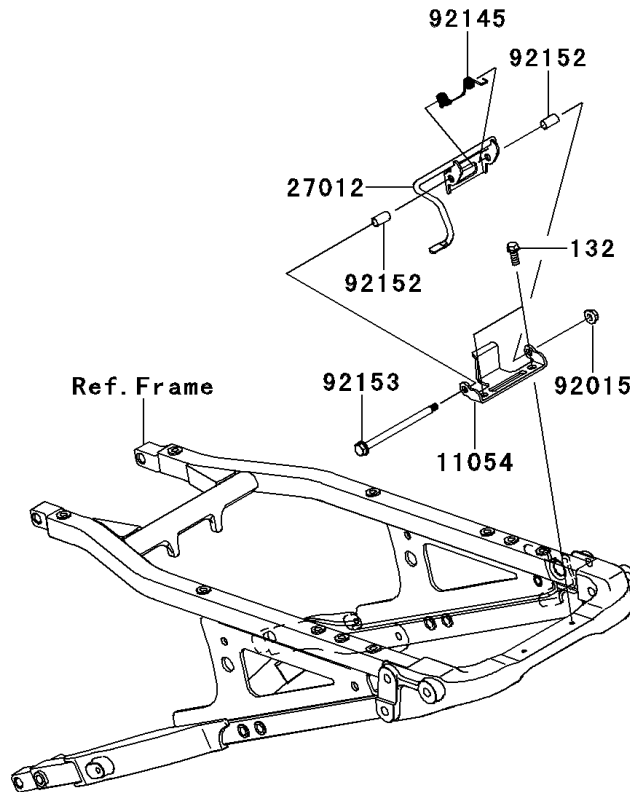

# 2010 KFX® 450R PARTS DIAGRAM

Seat

F2510

## 2010 KFX® 450R PARTS LIST

### Seat

ITEM NAME	PART NUMBER	QUANTITY
BOLT-FLANGED-SMALL,6X14 (Ref # 132)	132BA0614	2
BRACKET,SEAT,RR (Ref # 11054)	11054-1860	1
HOOK,SEAT,RR (Ref # 27012)	27012-0116	1
SEAT-ASSY,BLACK (Ref # 53066)	53066-0135-MA	1
NUT,LOCK,FLANGED,5MM (Ref # 92015)	92015-1752	1
SPRING (Ref # 92145)	92145-0401	1
COLLAR,6.4X8X14.7 (Ref # 92152)	92152-0591	2
BOLT,FLANGED,5X90 (Ref # 92153)	92153-1595	1
DAMPER,SEAT (Ref # 92161)	92161-0395	1