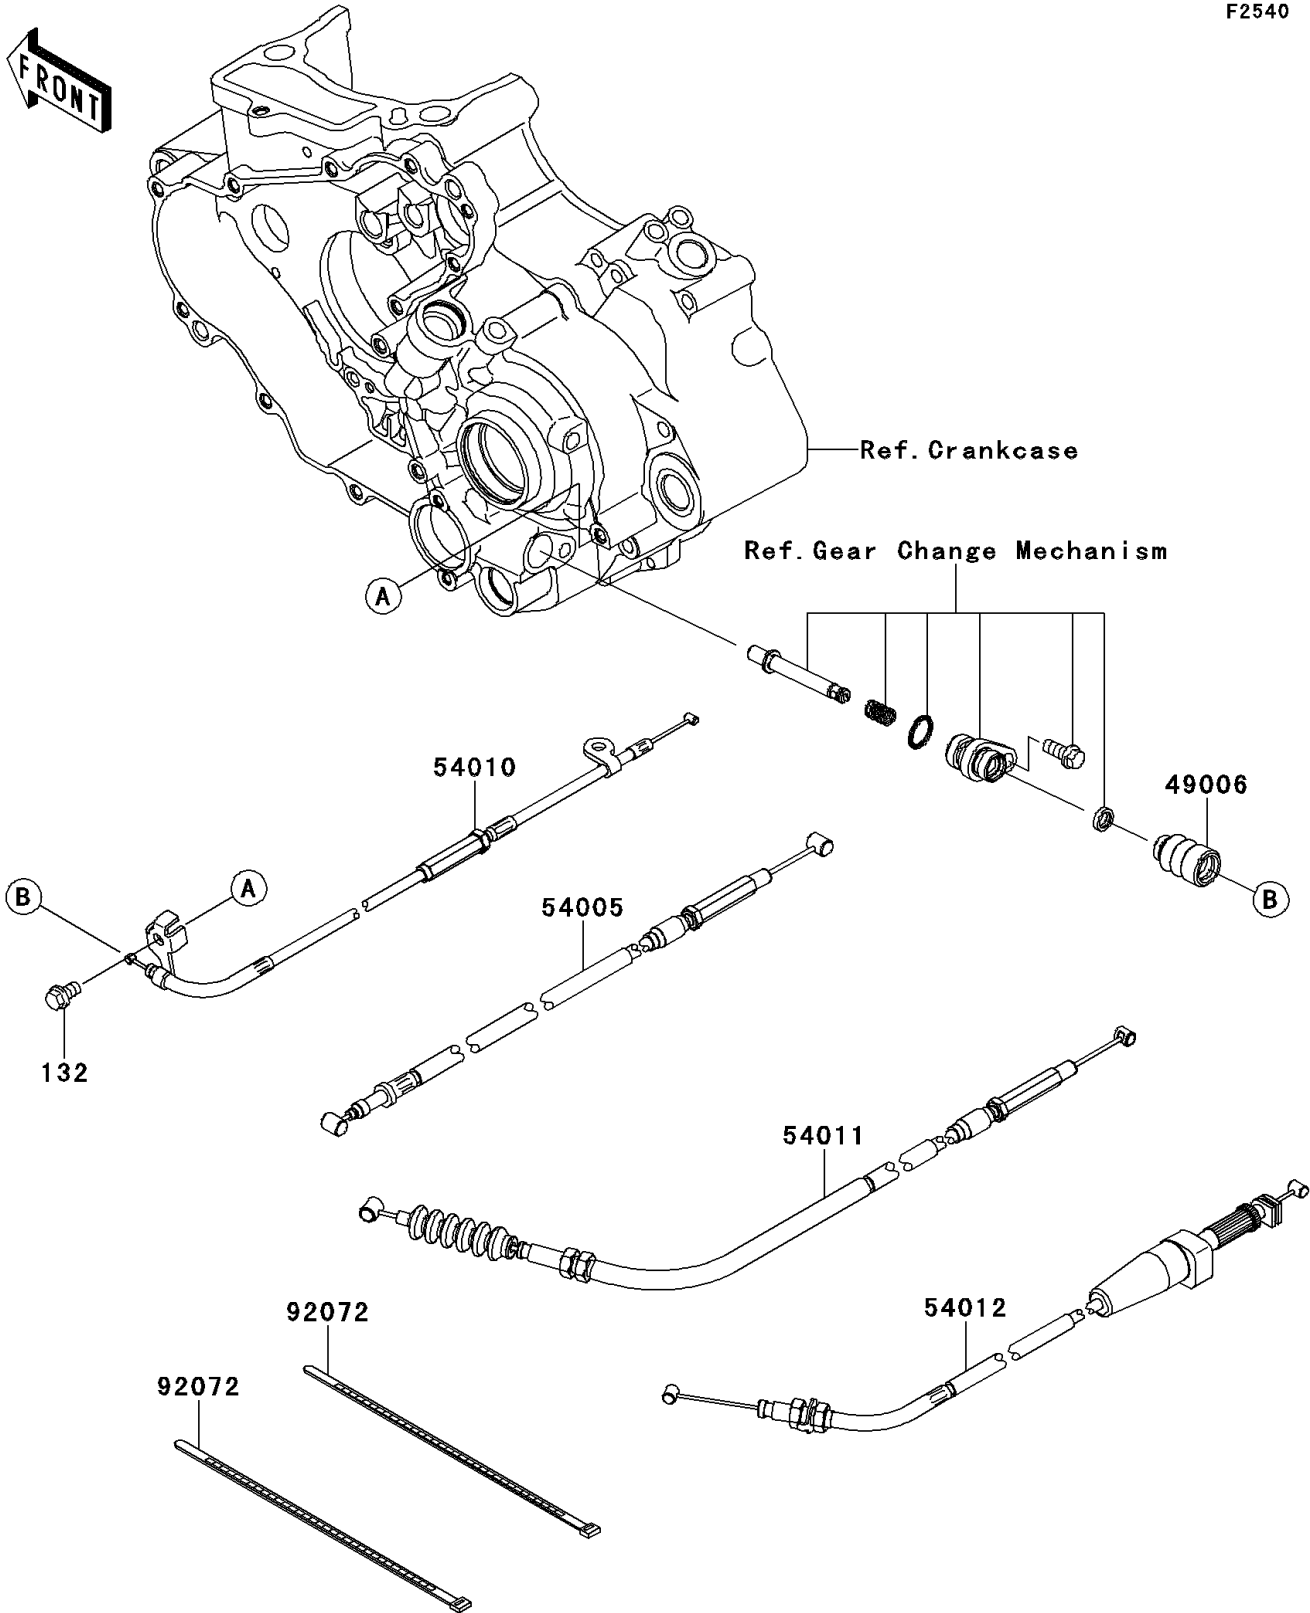

# 2008 KFX® 450R PARTS DIAGRAM

Cables

F2540

## 2008 KFX® 450R PARTS LIST

### Cables

ITEM NAME	PART NUMBER	QUANTITY
BOLT-FLANGED-SMALL,6X10 (Ref # 132)	132BA0610	1
BOOT,CABLE (Ref # 49006)	49006-0056	1
CABLE-BRAKE (Ref # 54005)	54005-0021	1
CABLE,REVERSE (Ref # 54010)	54010-0088	1
CABLE-CLUTCH (Ref # 54011)	54011-0054	1
CABLE-THROTTLE (Ref # 54012)	54012-0179	1
BAND,L=368.3 (Ref # 92072)	92072-3872	2