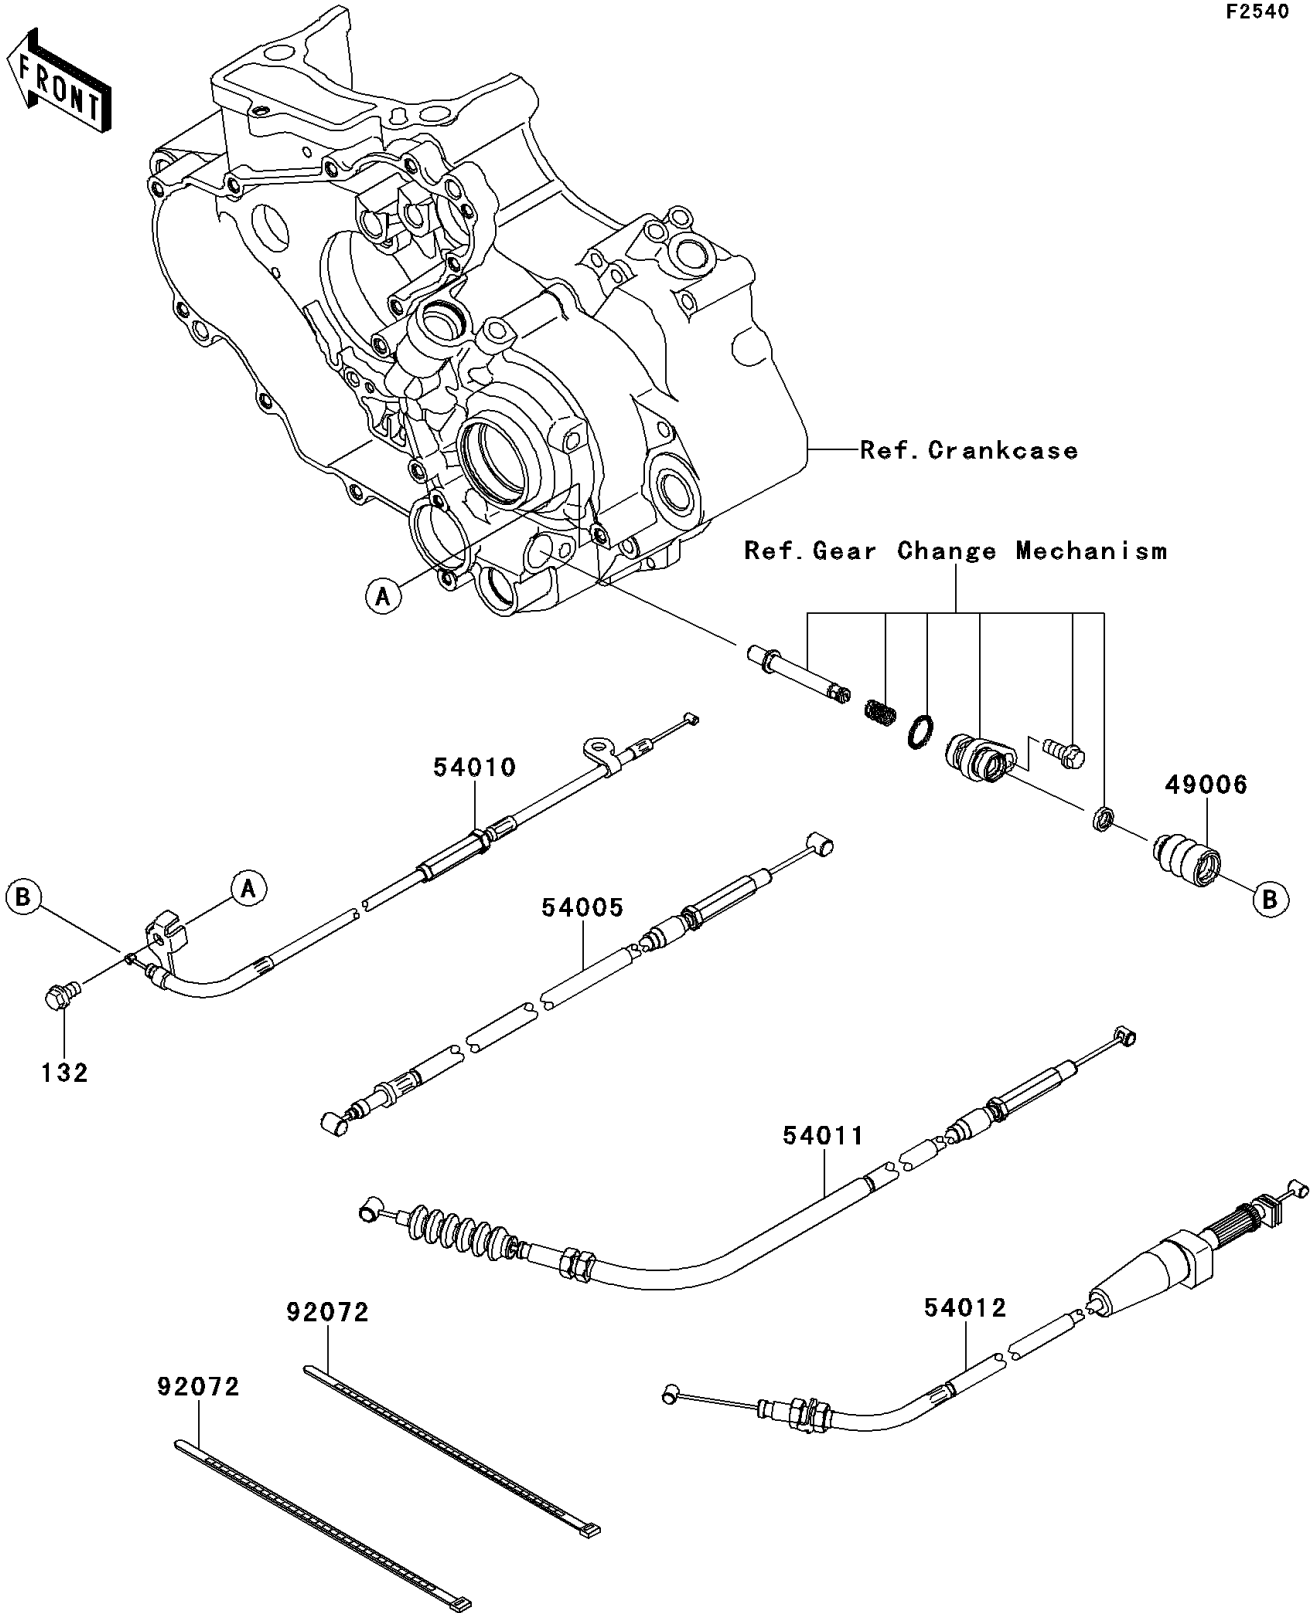

# 2010 KFX® 450R PARTS DIAGRAM

Cables

F2540

## 2010 KFX® 450R PARTS LIST

### Cables

ITEM NAME	PART NUMBER	QUANTITY
BOLT-FLANGED-SMALL,6X10 (Ref # 132)	132BA0610	1
BOOT,CABLE (Ref # 49006)	49006-0056	1
CABLE-BRAKE (Ref # 54005)	54005-0021	1
CABLE,REVERSE (Ref # 54010)	54010-0088	1
CABLE-CLUTCH (Ref # 54011)	54011-0054	1
CABLE-THROTTLE (Ref # 54012)	54012-0179	1
BAND,L=368.3 (Ref # 92072)	92072-3872	2