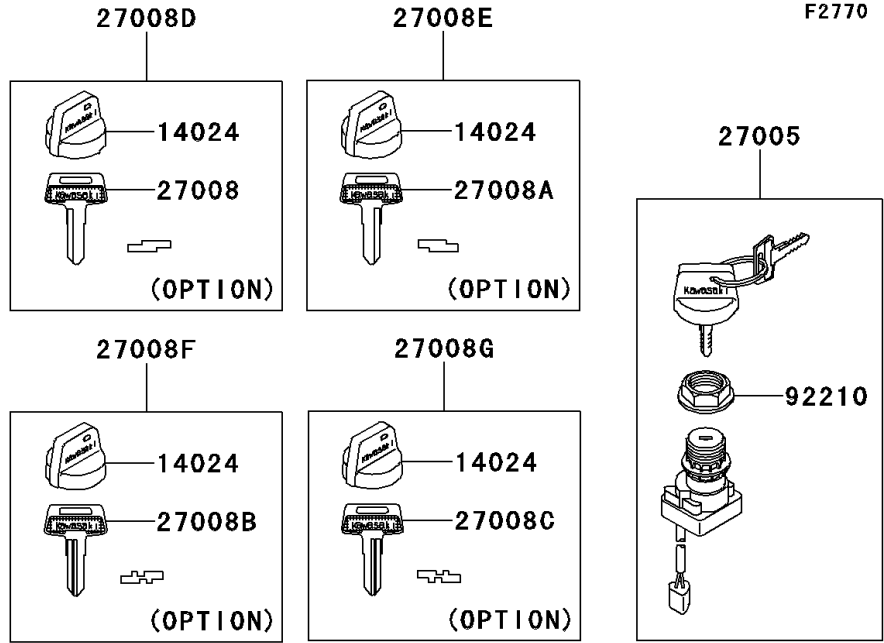

# 2008 KFX® 450R PARTS DIAGRAM

Ignition Switch

## 2008 KFX® 450R PARTS LIST

### Ignition Switch

ITEM NAME	PART NUMBER	QUANTITY
BRACKET,BRAKE SWITCH (Ref # 11054)	11054-0271	1
COVER,KEY (Ref # 14024)	14024-1551	4
LAMP-ASSY (Ref # 23016)	23016-1192	1
LENS,PILOT,RED (Ref # 23026)	23026-1105	3
LENS,PILOT,GREEN (Ref # 23026A)	23026-1107	1
SWITCH-ASSY-IGNITION (Ref # 27005)	27005-1229	1
KEY-LOCK,BLANK (Ref # 27008)	27008-1041	1
KEY-LOCK,BLANK (Ref # 27008A)	27008-1042	1
KEY-LOCK,BLANK (Ref # 27008B)	27008-1043	1
KEY-LOCK,BLANK (Ref # 27008C)	27008-1044	1
KEY-LOCK,BLANK,W/COVER (Ref # 27008D)	27008-1132	1
KEY-LOCK,BLANK,W/COVER (Ref # 27008E)	27008-1133	1
KEY-LOCK,BLANK,W/COVER (Ref # 27008F)	27008-1134	1
KEY-LOCK,BLANK,W/COVER (Ref # 27008G)	27008-1135	1
SWITCH,BRAKE (Ref # 27010)	27010-1494	1
SPRING,SWITCH (Ref # 27011)	27011-014	1
BULB,12V 3.4W,T10 (Ref # 92069)	92069-1007	4
BOLT,6X14 (Ref # 92151)	92151-1647	1
NUT,IGNITION SWITCH (Ref # 92210)	92210-1109	1