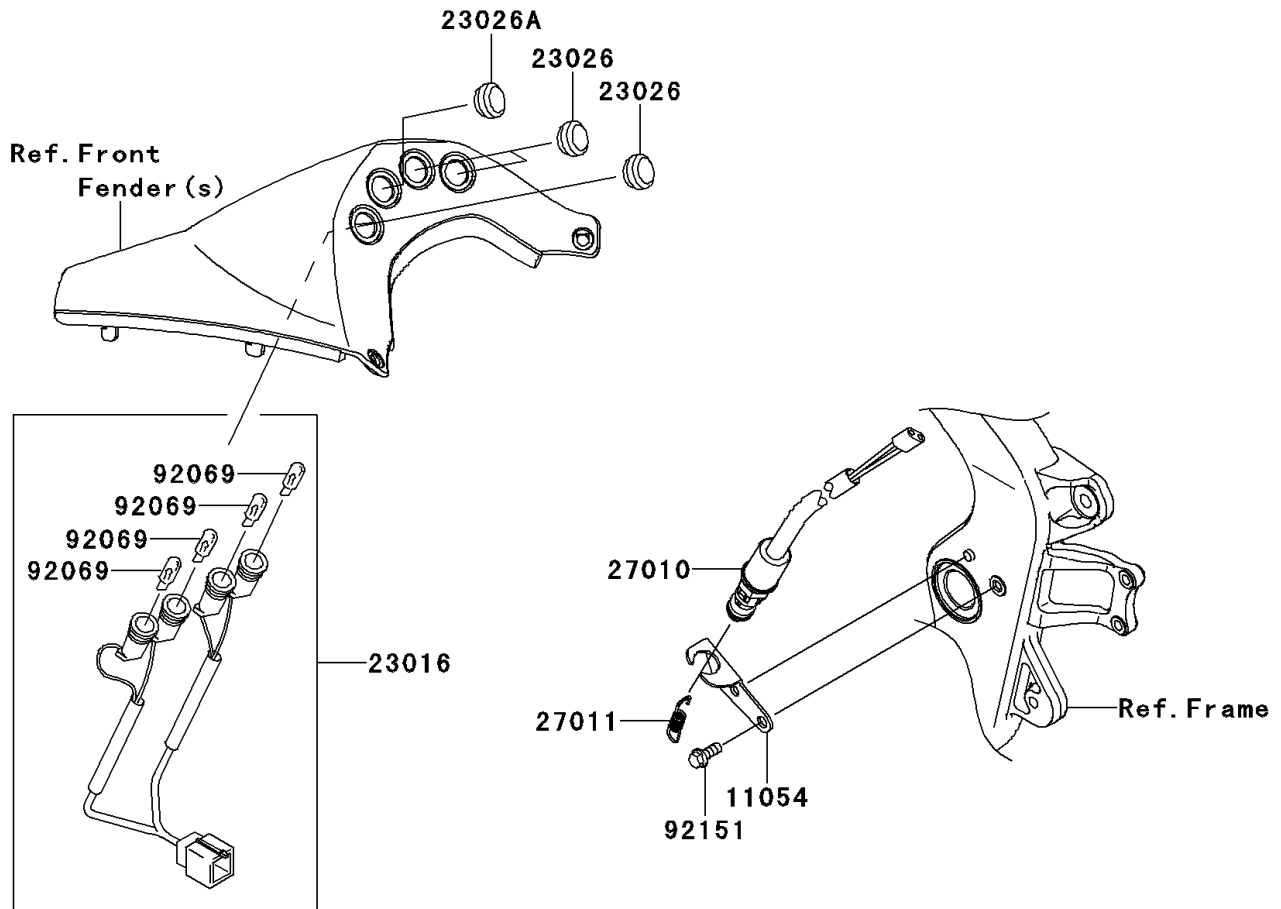

# 2008 KFX® 450R PARTS DIAGRAM

Ignition Switch

## 2008 KFX® 450R PARTS LIST

### Ignition Switch

ITEM NAME	PART NUMBER	QUANTITY
BRACKET,BRAKE SWITCH (Ref # 11054)	11054-0271	1
COVER,KEY (Ref # 14024)	14024-1551	4
LAMP-ASSY (Ref # 23016)	23016-1192	1
LENS,PILOT,RED (Ref # 23026)	23026-1105	3
LENS,PILOT,GREEN (Ref # 23026A)	23026-1107	1
SWITCH-ASSY-IGNITION (Ref # 27005)	27005-1229	1
KEY-LOCK,BLANK (Ref # 27008)	27008-1041	1
KEY-LOCK,BLANK (Ref # 27008A)	27008-1042	1
KEY-LOCK,BLANK (Ref # 27008B)	27008-1043	1
KEY-LOCK,BLANK (Ref # 27008C)	27008-1044	1
KEY-LOCK,BLANK,W/COVER (Ref # 27008D)	27008-1132	1
KEY-LOCK,BLANK,W/COVER (Ref # 27008E)	27008-1133	1
KEY-LOCK,BLANK,W/COVER (Ref # 27008F)	27008-1134	1
KEY-LOCK,BLANK,W/COVER (Ref # 27008G)	27008-1135	1
SWITCH,BRAKE (Ref # 27010)	27010-1494	1
SPRING,SWITCH (Ref # 27011)	27011-014	1
BULB,12V 3.4W,T10 (Ref # 92069)	92069-1007	4
BOLT,6X14 (Ref # 92151)	92151-1647	1
NUT,IGNITION SWITCH (Ref # 92210)	92210-1109	1