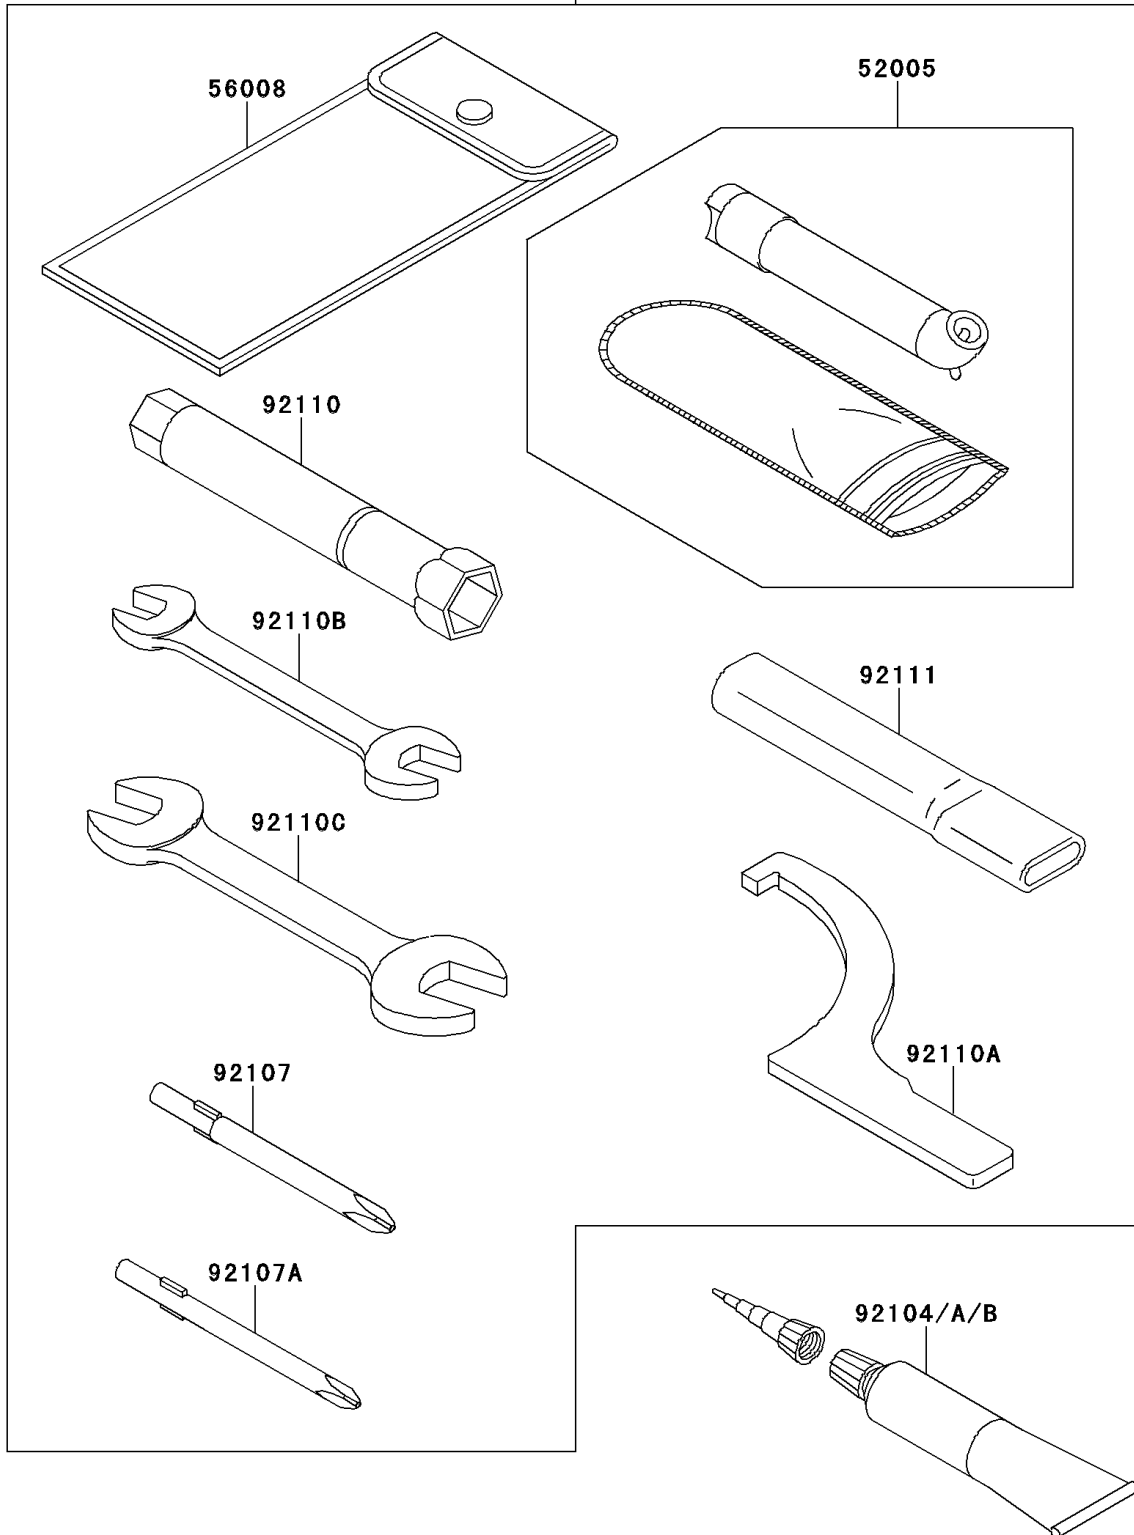

2008 KFX® 450R PARTS DIAGRAM

Owner's Tools

56007

F2810

2008 KFX® 450R PARTS LIST

Owner's Tools

ITEM NAME	PART NUMBER	QUANTITY
GAUGE,AIR (Ref # 52005)	52005-1082	1
TOOL-KIT (Ref # 56007)	56007-0038	1
BAG,TOOL (Ref # 56008)	56008-1007	1
GASKET-LIQUID,TB1211F,CLEAR (Ref # 92104)	92104-0004	1
GASKET-LIQUID,TB1216,GRAY (Ref # 92104A)	92104-1063	1
GASKET-LIQUID,TB1216B,BLACK (Ref # 92104B)	92104-1064	1
TOOL-DRIVER,#3PHILLIPS (Ref # 92107)	92107-005	1
TOOL-DRIVER,#2PHILLIPS (Ref # 92107A)	92107-1053	1
TOOL-WRENCH,BOX,16MM (Ref # 92110)	92110-0002	1
TOOL-WRENCH,HOOK (Ref # 92110A)	92110-0017	1
TOOL-WRENCH,OPEN END,10X12 (Ref # 92110B)	92110-1152	1
TOOL-WRENCH,OPEN END,14X17 (Ref # 92110C)	92110-1153	1
TOOL-BAR,BOX END WRENCH (Ref # 92111)	92111-1051	1