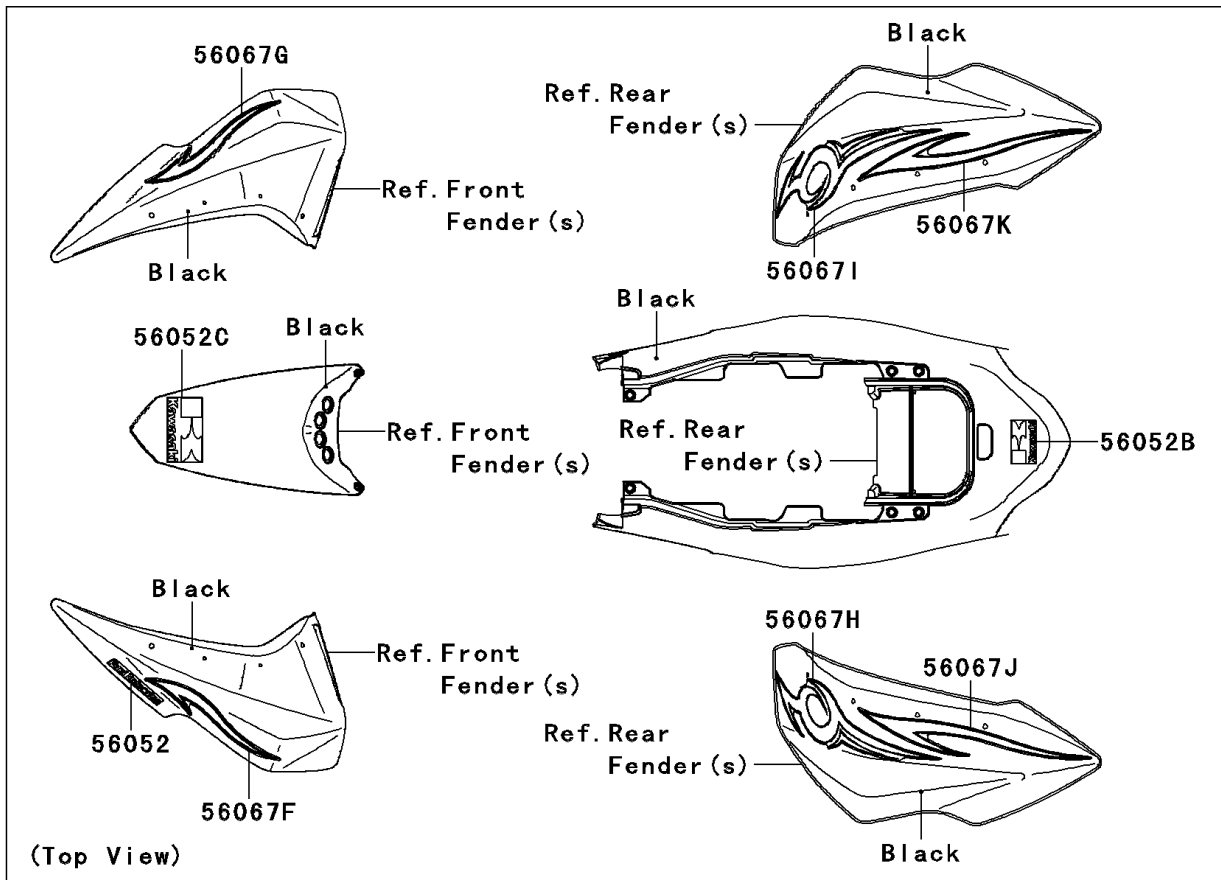

# 2008 KFX® 450R PARTS DIAGRAM

Decals(Black)(B8FA)

F2861B

## 2008 KFX® 450R PARTS LIST

Decals(Black)(B8FA)

ITEM NAME	PART NUMBER	QUANTITY
MARK,FUEL INJECTION (Ref # 56052)	56052-1990	2
MARK,FR FENDER,KAWASAKI (Ref # 56052A)	56052-1994	2
MARK,RR FENDER,KAWASAKI (Ref # 56052B)	56052-1995	1
MARK,MAINTENANCE COVER,KAWASAK (Ref # 56052C)	56052-1996	1
PATTERN,FR FENDER,FR,LH (Ref # 56067)	56067-1931	1
PATTERN,FR FENDER,FR,RH (Ref # 56067A)	56067-1932	1
PATTERN,FR FENDER,RR,LH (Ref # 56067B)	56067-1933	1
PATTERN,FR FENDER,RR,RH (Ref # 56067C)	56067-1934	1
PATTERN,SIDE COVER,LH (Ref # 56067D)	56067-1935	1
PATTERN,SIDE COVER,RH (Ref # 56067E)	56067-1936	1
PATTERN,FR FENDER,OUTER,LH (Ref # 56067F)	56067-1937	1
PATTERN,FR FENDER,OUTER,RH (Ref # 56067G)	56067-1938	1
PATTERN,RR FENDER,OUTER,FR,LH (Ref # 56067H)	56067-1939	1
PATTERN,RR FENDER,OUTER,FR,RH (Ref # 56067I)	56067-1940	1
PATTERN,RR FENDER,OUTER,CNT,LH (Ref # 56067J)	56067-1941	1
PATTERN,RR FENDER,OUTER,CNT,RH (Ref # 56067K)	56067-1942	1
PATTERN,RR FENDER,OUTER,RR,LH (Ref # 56067L)	56067-1943	1
PATTERN,RR FENDER,OUTER,RR,RH (Ref # 56067M)	56067-1944	1