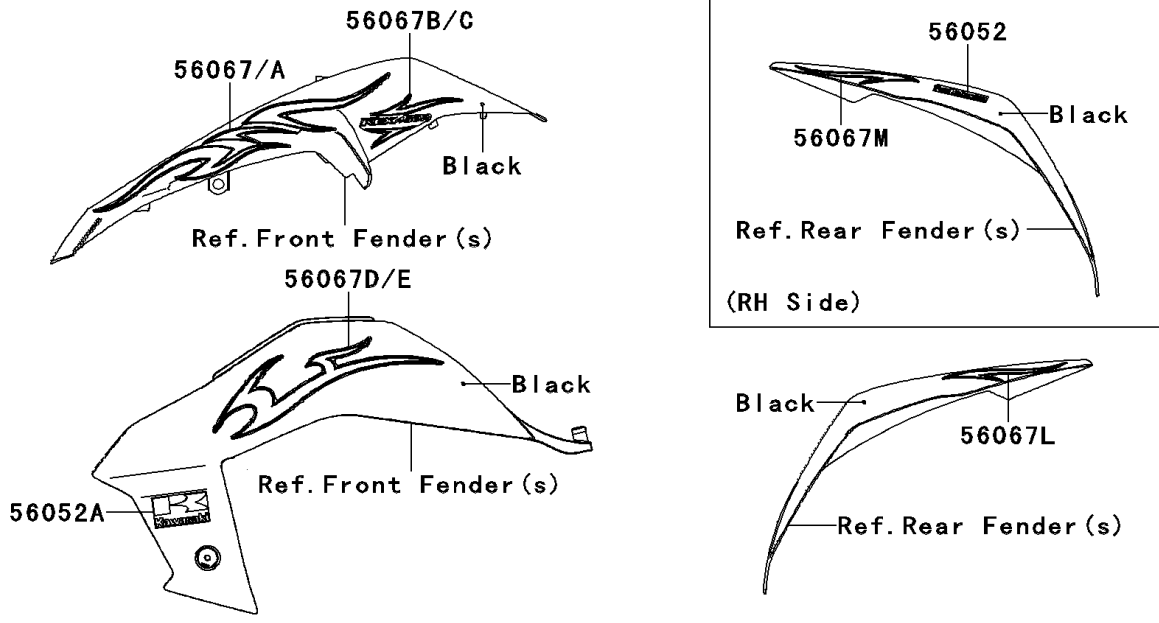

# 2008 KFX® 450R PARTS DIAGRAM

Decals(Black)(B8FA)

F2861B

## 2008 KFX® 450R PARTS LIST

Decals(Black)(B8FA)

ITEM NAME	PART NUMBER	QUANTITY
MARK,FUEL INJECTION (Ref # 56052)	56052-1990	2
MARK,FR FENDER,KAWASAKI (Ref # 56052A)	56052-1994	2
MARK,RR FENDER,KAWASAKI (Ref # 56052B)	56052-1995	1
MARK,MAINTENANCE COVER,KAWASAK (Ref # 56052C)	56052-1996	1
PATTERN,FR FENDER,FR,LH (Ref # 56067)	56067-1931	1
PATTERN,FR FENDER,FR,RH (Ref # 56067A)	56067-1932	1
PATTERN,FR FENDER,RR,LH (Ref # 56067B)	56067-1933	1
PATTERN,FR FENDER,RR,RH (Ref # 56067C)	56067-1934	1
PATTERN,SIDE COVER,LH (Ref # 56067D)	56067-1935	1
PATTERN,SIDE COVER,RH (Ref # 56067E)	56067-1936	1
PATTERN,FR FENDER,OUTER,LH (Ref # 56067F)	56067-1937	1
PATTERN,FR FENDER,OUTER,RH (Ref # 56067G)	56067-1938	1
PATTERN,RR FENDER,OUTER,FR,LH (Ref # 56067H)	56067-1939	1
PATTERN,RR FENDER,OUTER,FR,RH (Ref # 56067I)	56067-1940	1
PATTERN,RR FENDER,OUTER,CNT,LH (Ref # 56067J)	56067-1941	1
PATTERN,RR FENDER,OUTER,CNT,RH (Ref # 56067K)	56067-1942	1
PATTERN,RR FENDER,OUTER,RR,LH (Ref # 56067L)	56067-1943	1
PATTERN,RR FENDER,OUTER,RR,RH (Ref # 56067M)	56067-1944	1