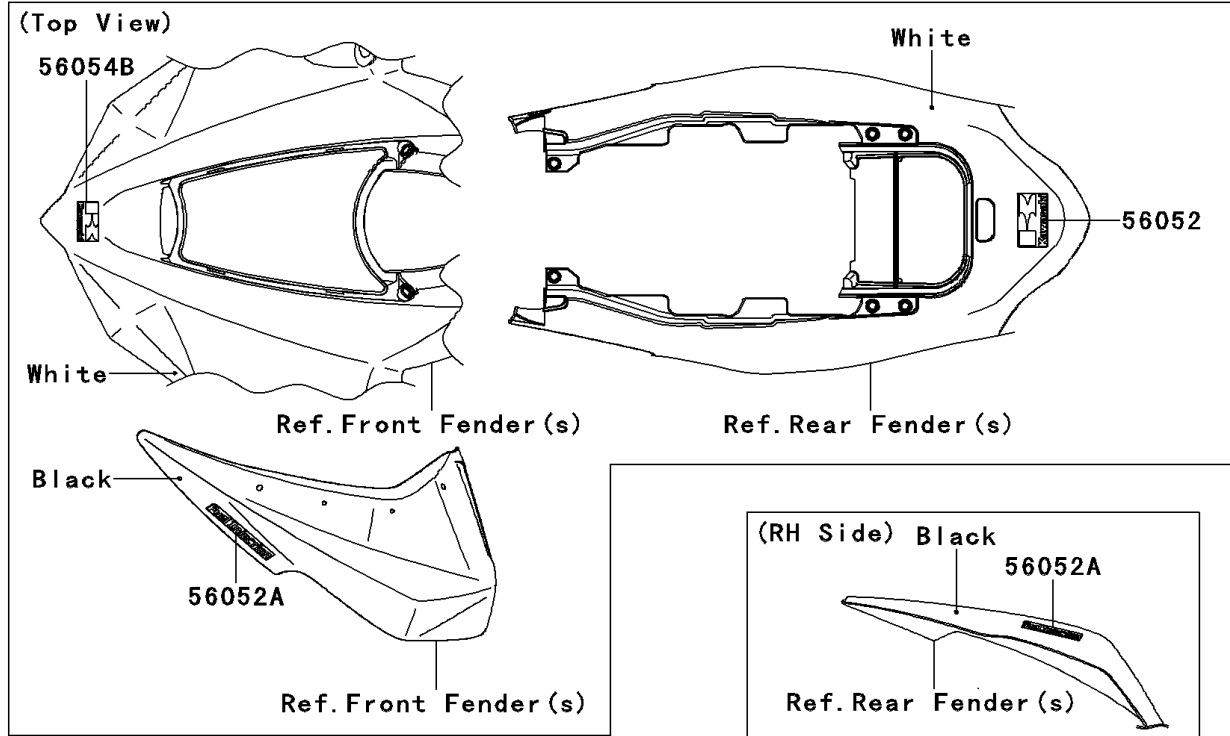

2010 KFX® 450R PARTS DIAGRAM

Decals(White)(BAF)

F2861F

2010 KFX® 450R PARTS LIST

Decals(White)(BAF)

ITEM NAME	PART NUMBER	QUANTITY
MARK,RR FENDER,KAWASAKI (Ref # 56052)	56052-1989	1
MARK,FUEL INJECTION (Ref # 56052A)	56052-1990	2
MARK,SIDE COVER,KFX450R (Ref # 56054)	56054-0460	2
MARK,FR FENDER,KAWASAKI (Ref # 56054A)	56054-0461	2
MARK,FR FENDER,"K" (Ref # 56054B)	56054-0462	1
PATTERN,SIDE COVER,LH (Ref # 56068)	56068-1873	1
PATTERN,SIDE COVER,RH (Ref # 56068A)	56068-1874	1
PATTERN,RR FENDER,OUTER,LH (Ref # 56068B)	56068-1875	1
PATTERN,RR FENDER,OUTER,RH (Ref # 56068C)	56068-1876	1
PATTERN,FR FENDER,LH (Ref # 56068D)	56068-1877	1
PATTERN,FR FENDER,RH (Ref # 56068E)	56068-1878	1