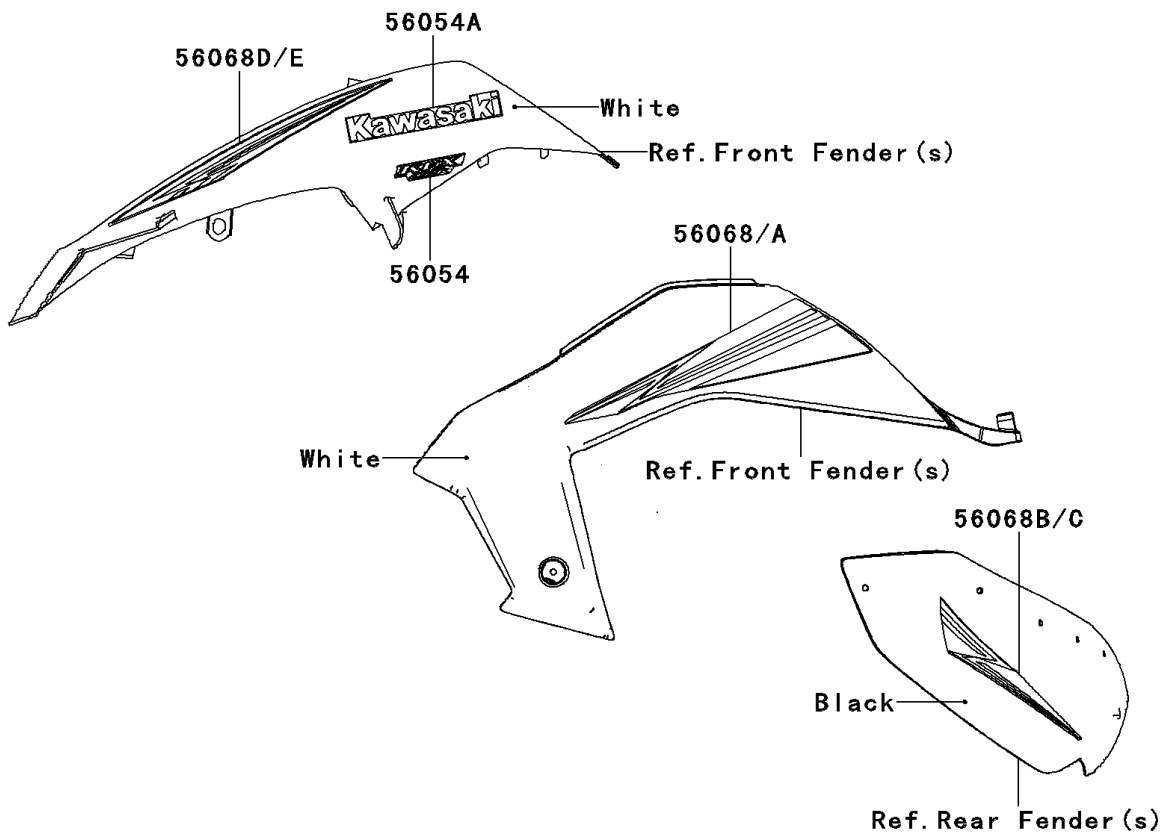

2010 KFX® 450R PARTS DIAGRAM

Decals(White)(BAF)

F2861F

2010 KFX® 450R PARTS LIST

Decals(White)(BAF)

ITEM NAME	PART NUMBER	QUANTITY
MARK,RR FENDER,KAWASAKI (Ref # 56052)	56052-1989	1
MARK,FUEL INJECTION (Ref # 56052A)	56052-1990	2
MARK,SIDE COVER,KFX450R (Ref # 56054)	56054-0460	2
MARK,FR FENDER,KAWASAKI (Ref # 56054A)	56054-0461	2
MARK,FR FENDER,"K" (Ref # 56054B)	56054-0462	1
PATTERN,SIDE COVER,LH (Ref # 56068)	56068-1873	1
PATTERN,SIDE COVER,RH (Ref # 56068A)	56068-1874	1
PATTERN,RR FENDER,OUTER,LH (Ref # 56068B)	56068-1875	1
PATTERN,RR FENDER,OUTER,RH (Ref # 56068C)	56068-1876	1
PATTERN,FR FENDER,LH (Ref # 56068D)	56068-1877	1
PATTERN,FR FENDER,RH (Ref # 56068E)	56068-1878	1