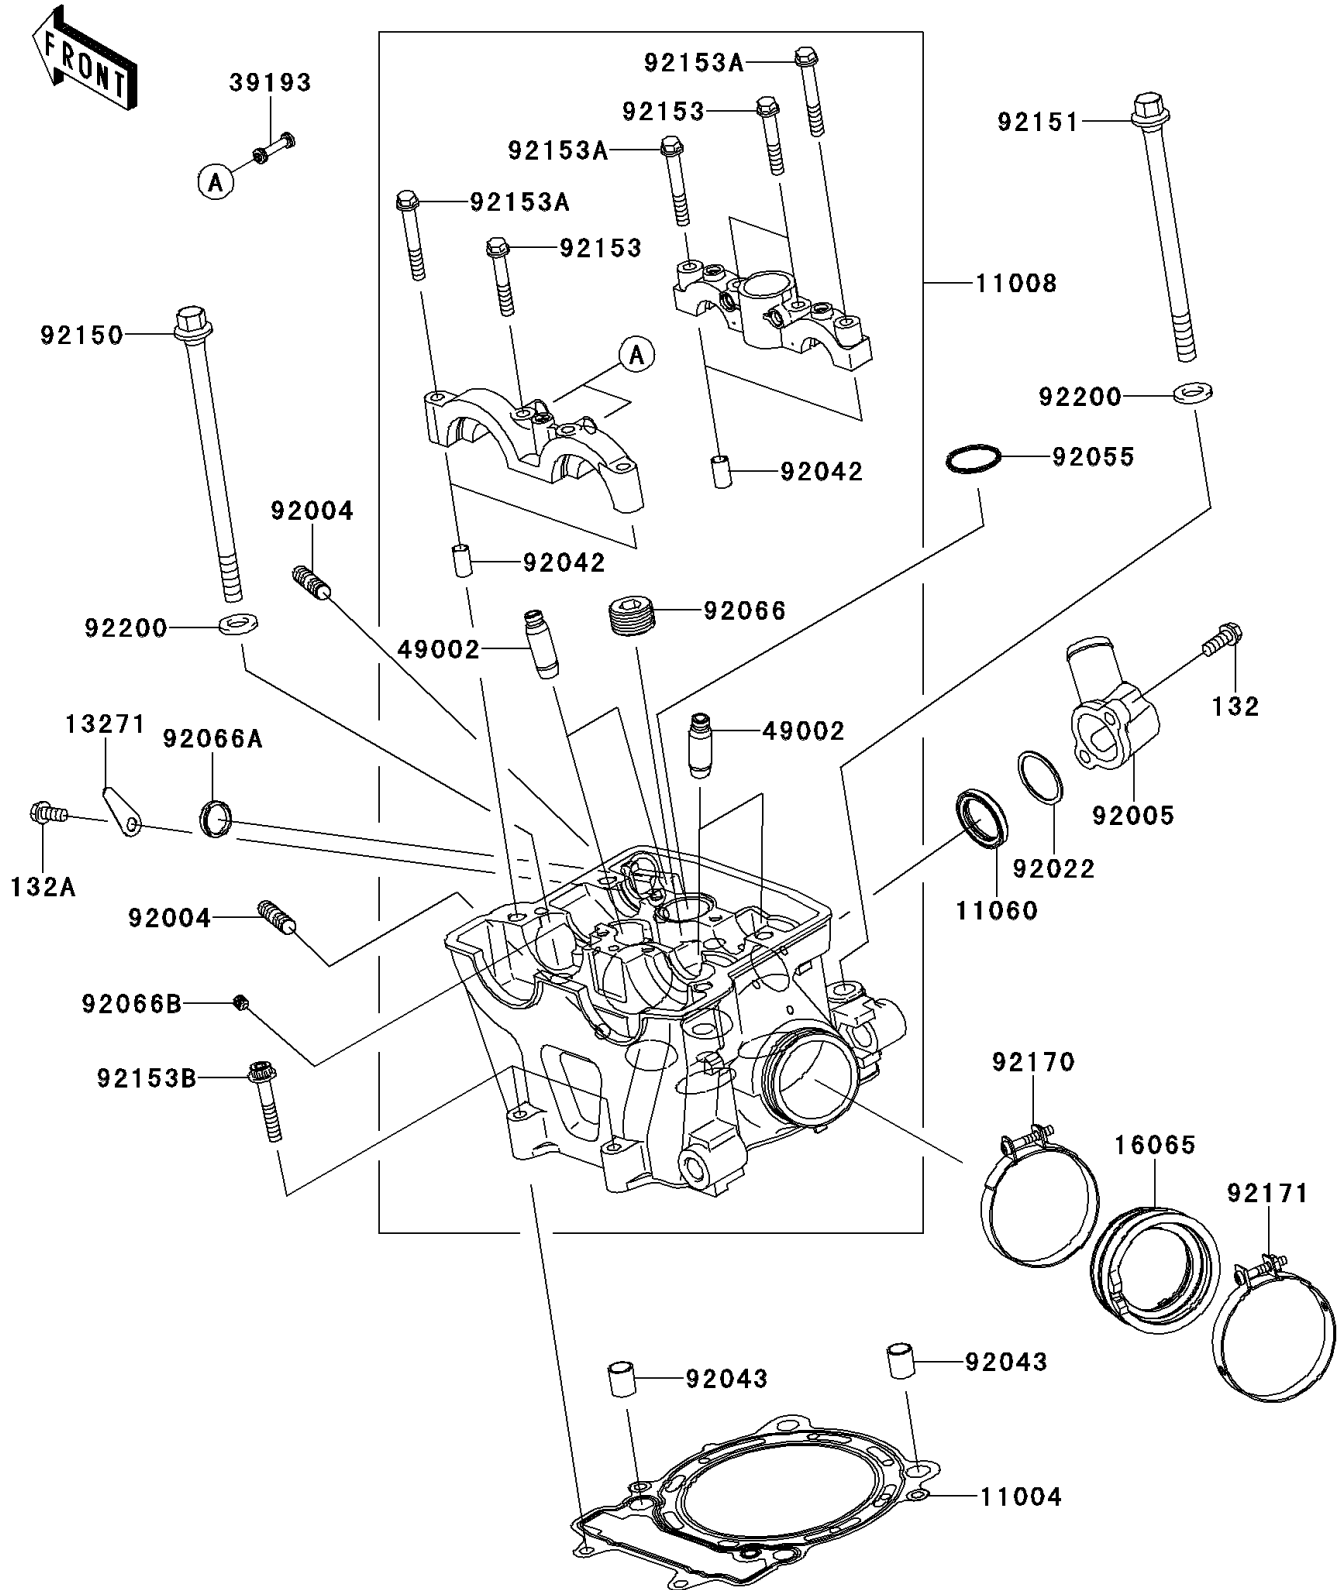

# 2011 KFX® 450R PARTS DIAGRAM

Cylinder Head

E1111

## 2011 KFX® 450R PARTS LIST

### Cylinder Head

ITEM NAME	PART NUMBER	QUANTITY
BOLT-FLANGED-SMALL,6X16 (Ref # 132)	132BA0616	2
BOLT-FLANGED-SMALL,6X12 (Ref # 132A)	132BB0612	1
GASKET-HEAD (Ref # 11004)	11004-0073	1
HEAD-COMP-CYLINDER (Ref # 11008)	11008-0143	1
GASKET,THERMOSTAT (Ref # 11060)	11060-1300	1
PLATE (Ref # 13271)	13271-0675	1
HOLDER-CARBURETOR (Ref # 16065)	16065-0031	1
PIPE-OIL (Ref # 39193)	39193-0027	2
GUIDE-VALVE (Ref # 49002)	49002-0007	4
STUD,8X22 (Ref # 92004)	92004-0025	2
FITTING (Ref # 92005)	92005-0018	1
WASHER,25.3X30X1 (Ref # 92022)	92022-161	1
PIN,DOWEL,6.3X8X14 (Ref # 92042)	92042-007	4
PIN,10.1X12X14 (Ref # 92043)	92043-4009	2
RING-O,23.5X2.0 (Ref # 92055)	92055-0046	1
PLUG,PT1/2X12.5 (Ref # 92066)	92066-0002	1
PLUG,4X18 (Ref # 92066A)	92066-0024	1
PLUG,6X6 (Ref # 92066B)	92066-0068	1
BOLT,L=148 (Ref # 92150)	92150-1934	2
BOLT,10X133 (Ref # 92151)	92151-1516	2
BOLT,6X38 (Ref # 92153)	92153-0338	4
BOLT,6X45 (Ref # 92153A)	92153-0339	4
BOLT,SOCKET,6X35 (Ref # 92153B)	92153-1556	2
CLAMP (Ref # 92170)	92170-1448	1
CLAMP,62MM (Ref # 92171)	92171-0857	1
WASHER,10.5X19X2.3 (Ref # 92200)	92200-0351	4