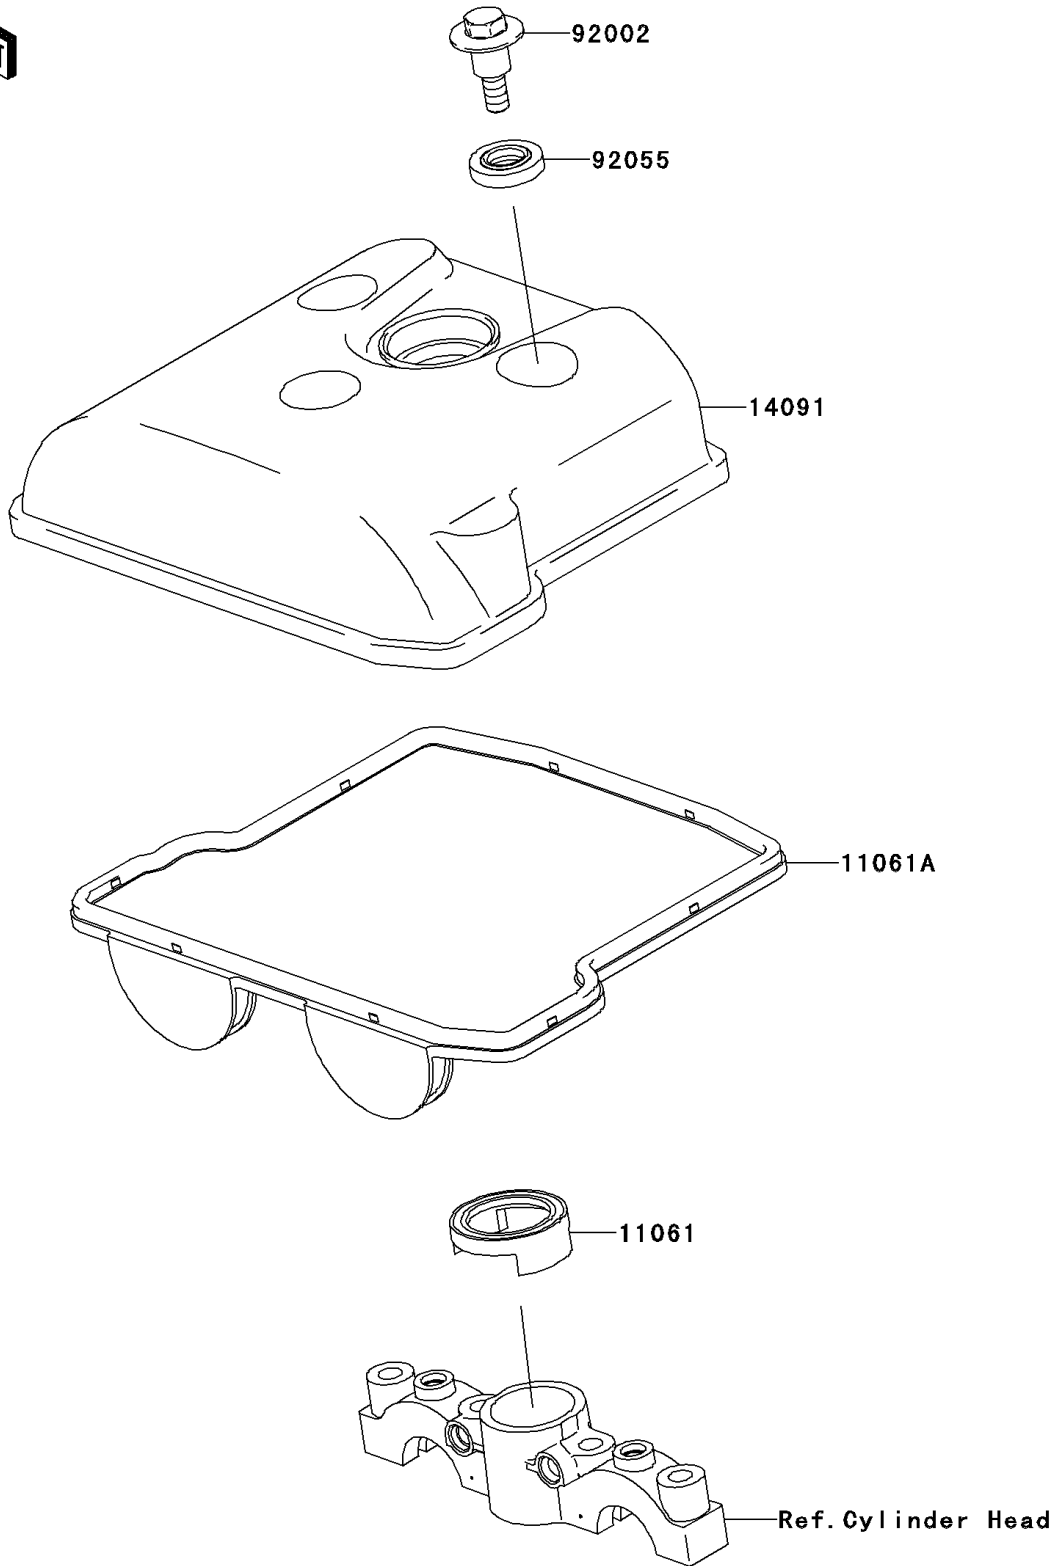

2011 KFX® 450R PARTS DIAGRAM

Cylinder Head Cover

E1112

2011 KFX® 450R PARTS LIST

Cylinder Head Cover

ITEM NAME	PART NUMBER	QUANTITY
GASKET,PLUG HOLE (Ref # 11061)	11061-0079	1
GASKET,CYLINDER HEAD COVER (Ref # 11061A)	11061-0185	1
COVER,CYLINDER HEAD (Ref # 14091)	14091-0807	1
BOLT,FLANGED,6X22.5 (Ref # 92002)	92002-1327	3
RING-O,HEAD COVER BOLT (Ref # 92055)	92055-1352	3