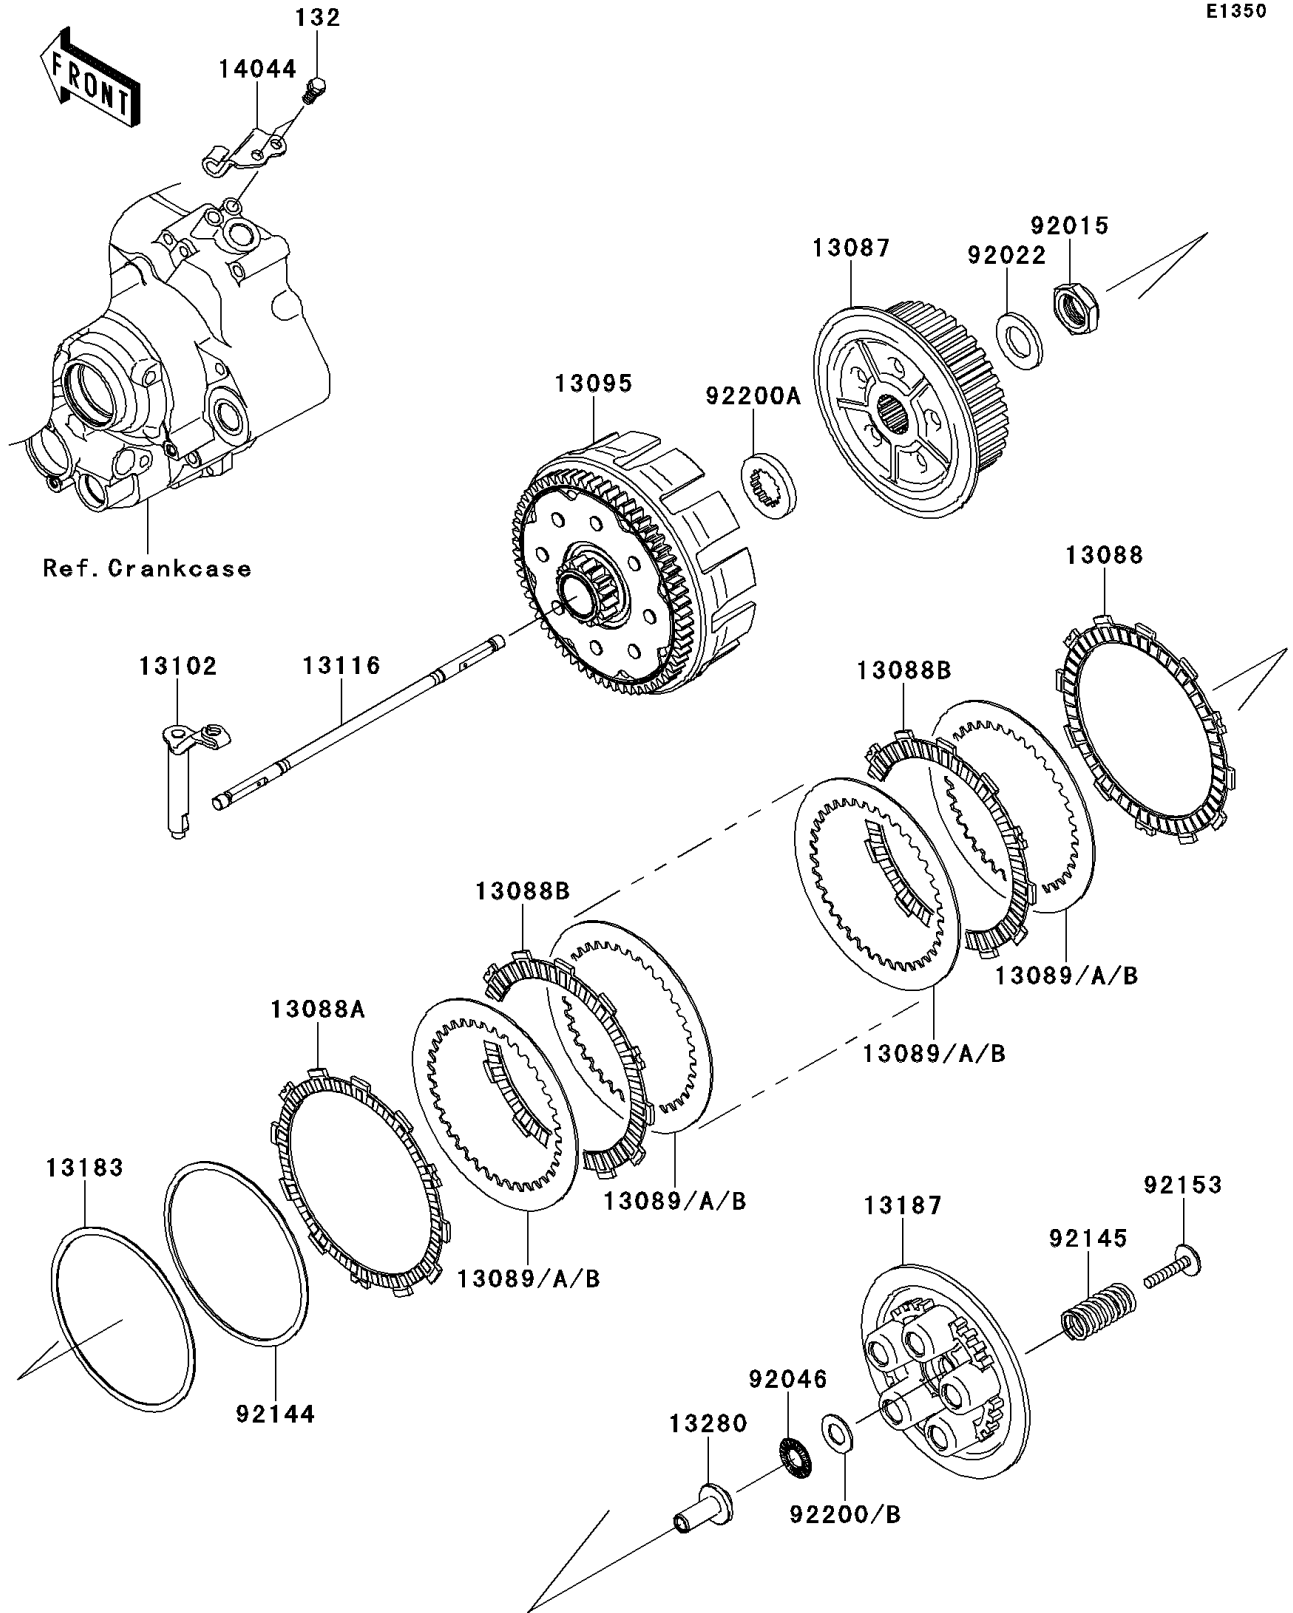

2013 KFX® 450R PARTS DIAGRAM

Clutch

E1350

2013 KFX® 450R PARTS LIST

Clutch

ITEM NAME	PART NUMBER	QUANTITY
BOLT-FLANGED-SMALL,6X14 (Ref # 132)	132BD0614	2
HUB-CLUTCH (Ref # 13087)	13087-0015	1
PLATE-FRICTION (Ref # 13088)	13088-0010	1
PLATE-FRICTION (Ref # 13088A)	13088-0029	1
PLATE-FRICTION (Ref # 13088B)	13088-0035	6
PLATE-CLUTCH,T=2.0 (Ref # 13089)	13089-1005	AR
PLATE-CLUTCH,T=1.2 (Ref # 13089A)	13089-1010	AR
PLATE-CLUTCH,T=1.6 (Ref # 13089B)	13089-1095	7
HOUSING-COMP-CLUTCH (Ref # 13095)	13095-0074	1
RELEASE-COMP-CLUTCH (Ref # 13102)	13102-0030	1
ROD-PUSH (Ref # 13116)	13116-0019	1
PLATE,JUDDER SPRING (Ref # 13183)	13183-1722	1
PLATE-CLUTCH OPERATING (Ref # 13187)	13187-0007	1
HOLDER (Ref # 13280)	13280-0067	1
HOLDER-CABLE (Ref # 14044)	14044-0027	1
NUT,20MM (Ref # 92015)	92015-1725	1
WASHER,20.3X36X3.7 (Ref # 92022)	92022-1868	1
BEARING-NEEDLE,FNTA-1326 (Ref # 92046)	92046-1190	1
SPRING,JUDDER (Ref # 92144)	92144-1591	1
SPRING (Ref # 92145)	92145-0672	5
BOLT,WP,6X35 (Ref # 92153)	92153-1876	5
WASHER,13.4X25X1.0 (Ref # 92200)	92200-0045	AR
WASHER,25X41X5.5 (Ref # 92200A)	92200-0245	1
WASHER,13.4X25X1.5 (Ref # 92200B)	92200-0479	1