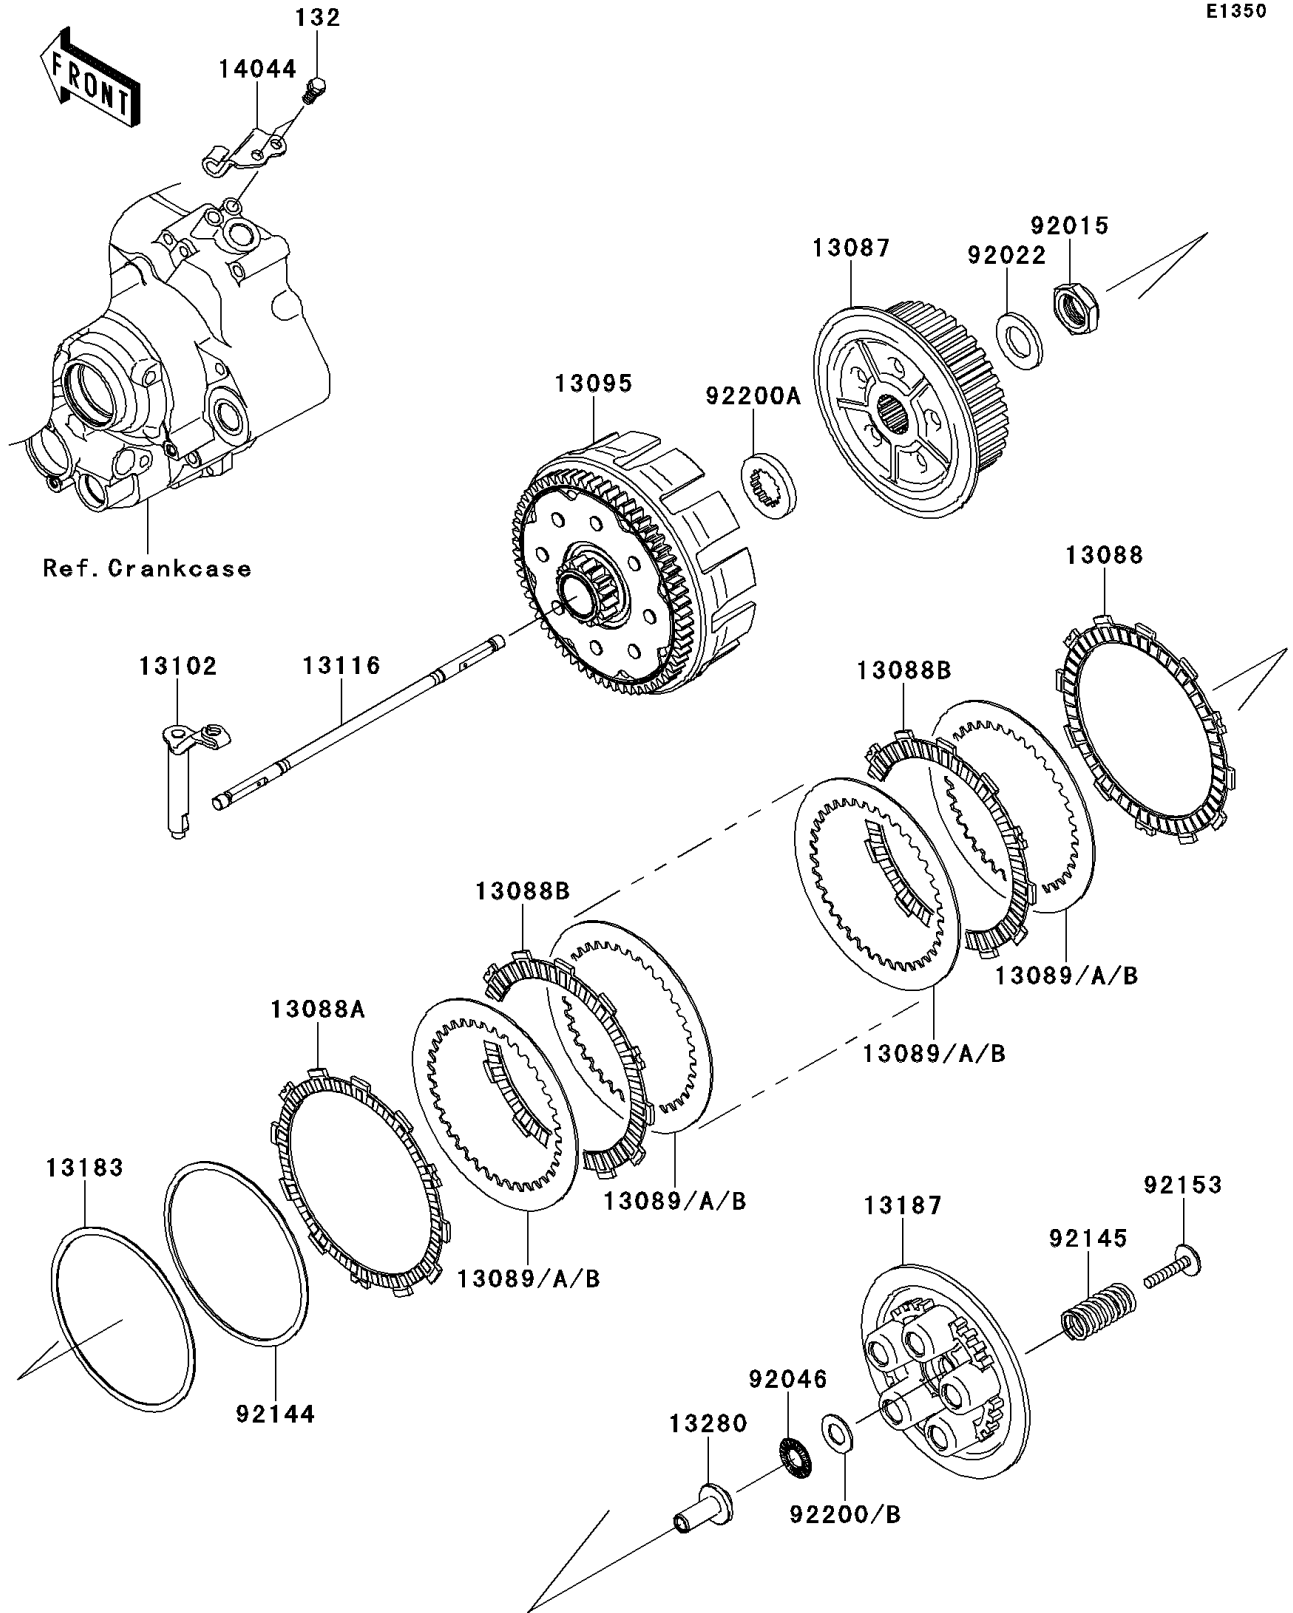

2014 KFX® 450R PARTS DIAGRAM

Clutch

E1350

2014 KFX® 450R PARTS LIST

Clutch

ITEM NAME	PART NUMBER	QUANTITY
BOLT-FLANGED-SMALL,6X14 (Ref # 132)	132BD0614	2
HUB-CLUTCH (Ref # 13087)	13087-0015	1
PLATE-FRICTION (Ref # 13088)	13088-0010	1
PLATE-FRICTION (Ref # 13088A)	13088-0029	1
PLATE-FRICTION (Ref # 13088B)	13088-0035	6
PLATE-CLUTCH,T=2.0 (Ref # 13089)	13089-1005	AR
PLATE-CLUTCH,T=1.2 (Ref # 13089A)	13089-1010	AR
PLATE-CLUTCH,T=1.6 (Ref # 13089B)	13089-1095	7
HOUSING-COMP-CLUTCH (Ref # 13095)	13095-0074	1
RELEASE-COMP-CLUTCH (Ref # 13102)	13102-0030	1
ROD-PUSH (Ref # 13116)	13116-0019	1
PLATE,JUDDER SPRING (Ref # 13183)	13183-1722	1
PLATE-CLUTCH OPERATING (Ref # 13187)	13187-0007	1
HOLDER (Ref # 13280)	13280-0067	1
HOLDER-CABLE (Ref # 14044)	14044-0027	1
NUT,20MM (Ref # 92015)	92015-1725	1
WASHER,20.3X36X3.7 (Ref # 92022)	92022-1868	1
BEARING-NEEDLE,FNTA-1326 (Ref # 92046)	92046-1190	1
SPRING,JUDDER (Ref # 92144)	92144-1591	1
SPRING (Ref # 92145)	92145-0672	5
BOLT,WP,6X35 (Ref # 92153)	92153-1876	5
WASHER,13.4X25X1.0 (Ref # 92200)	92200-0045	AR
WASHER,25X41X5.5 (Ref # 92200A)	92200-0245	1
WASHER,13.4X25X1.5 (Ref # 92200B)	92200-0479	1