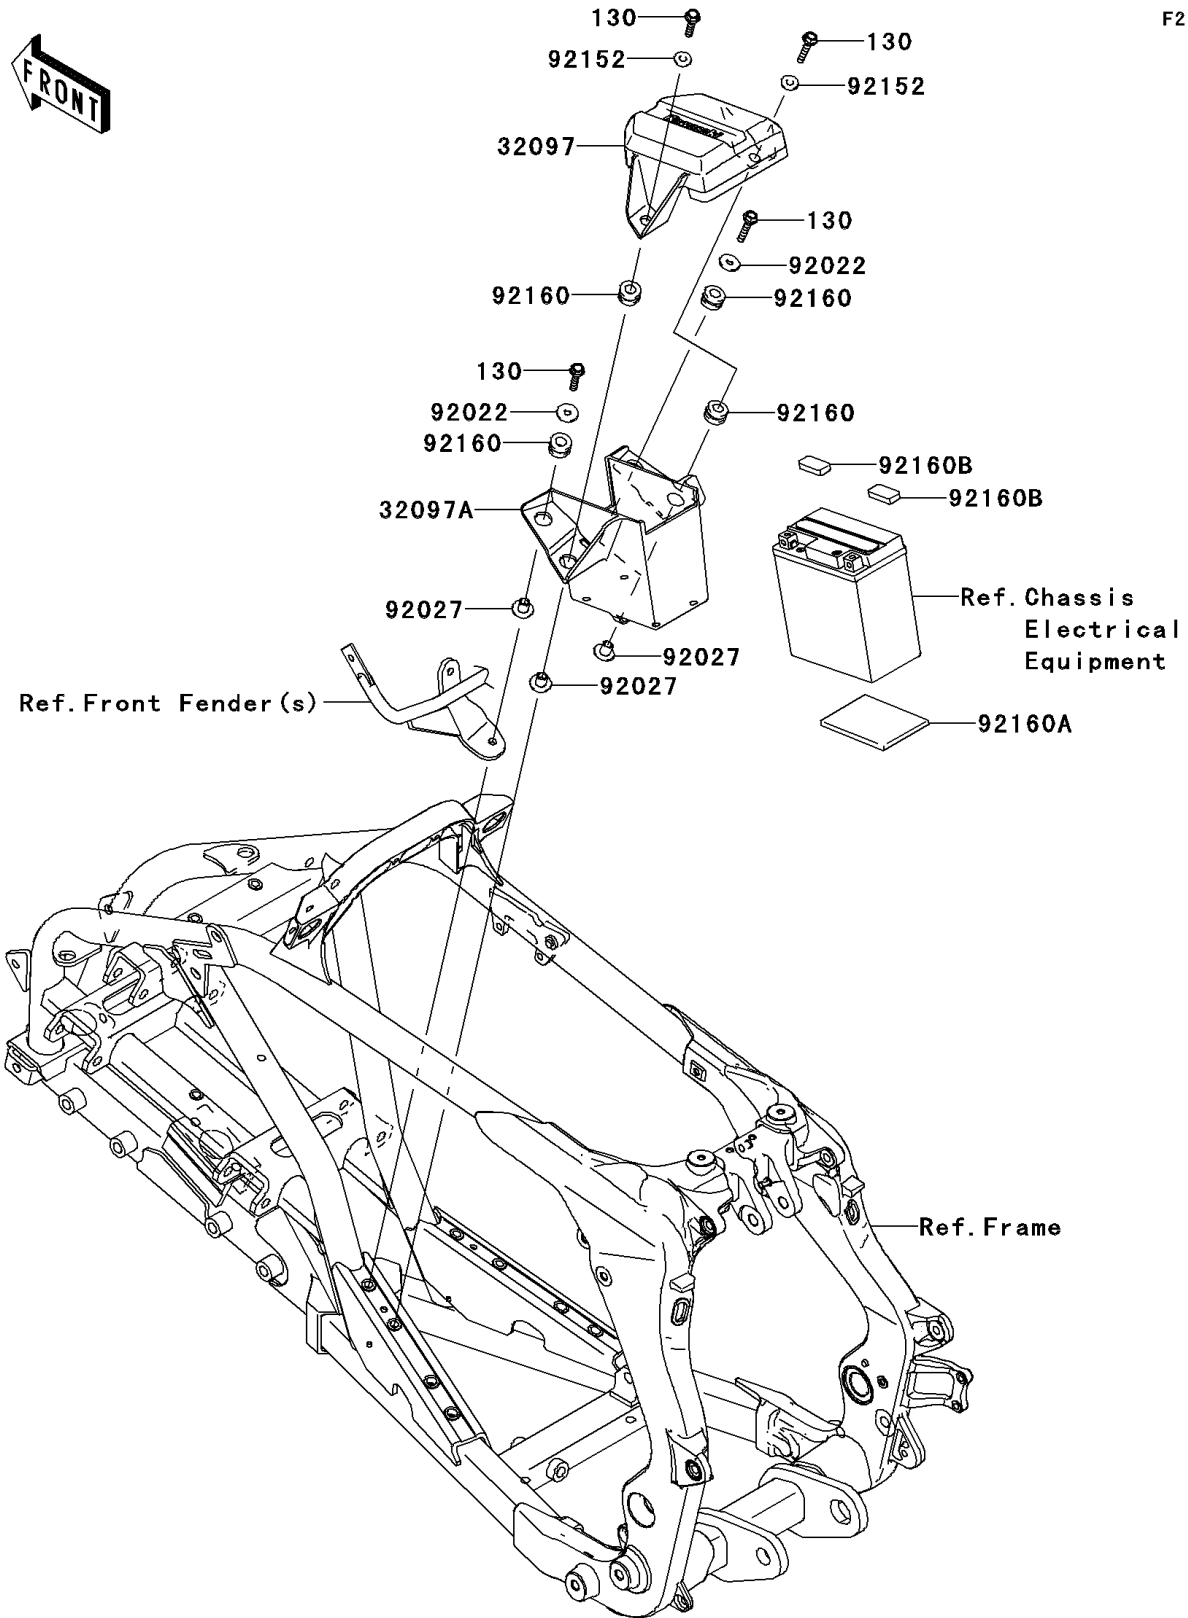

2011 KFX® 450R PARTS DIAGRAM

Battery Case

F2132

2011 KFX® 450R PARTS LIST

Battery Case

ITEM NAME	PART NUMBER	QUANTITY
BOLT-FLANGED,6X30 (Ref # 130)	130CA0630	4
CASE-BATTERY,UPP (Ref # 32097)	32097-0024	1
CASE-BATTERY,LWR (Ref # 32097A)	32097-0026	1
WASHER,6.2X20X2 (Ref # 92022)	92022-3714	2
COLLAR,FLANGED,L=12.1,BLACK (Ref # 92027)	92027-1651	4
COLLAR (Ref # 92152)	92152-0445	2
DAMPER (Ref # 92160)	92160-1167	4
DAMPER,BATTERY (Ref # 92160A)	92160-1897	1
DAMPER (Ref # 92160B)	92160-1935	2