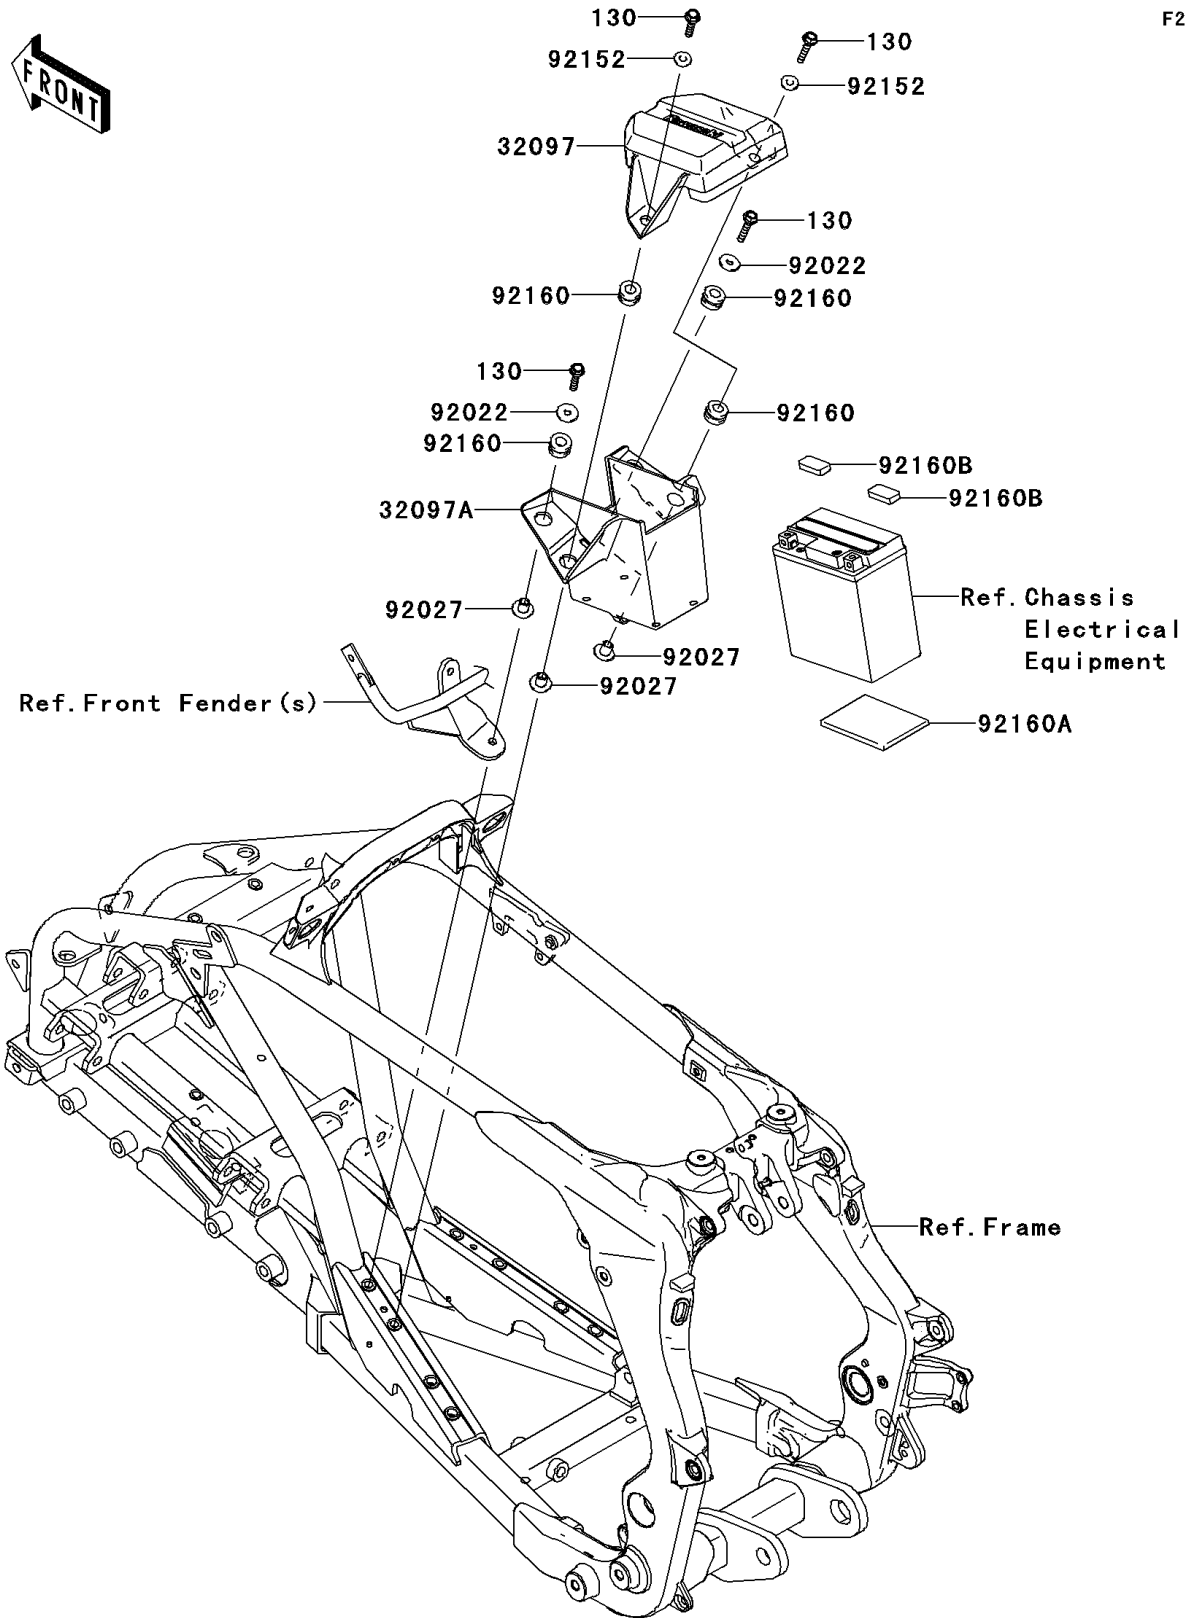

# 2013 KFX® 450R PARTS DIAGRAM

## Battery Case

F2132

## 2013 KFX® 450R PARTS LIST

### Battery Case

ITEM NAME	PART NUMBER	QUANTITY
BOLT-FLANGED,6X30 (Ref # 130)	130CA0630	4
CASE-BATTERY,UPP (Ref # 32097)	32097-0024	1
CASE-BATTERY,LWR (Ref # 32097A)	32097-0026	1
WASHER,6.2X20X2 (Ref # 92022)	92022-3714	2
COLLAR,FLANGED,L=12.1,BLACK (Ref # 92027)	92027-1651	4
COLLAR (Ref # 92152)	92152-0445	2
DAMPER (Ref # 92160)	92160-1167	4
DAMPER,BATTERY (Ref # 92160A)	92160-1897	1
DAMPER (Ref # 92160B)	92160-1935	2