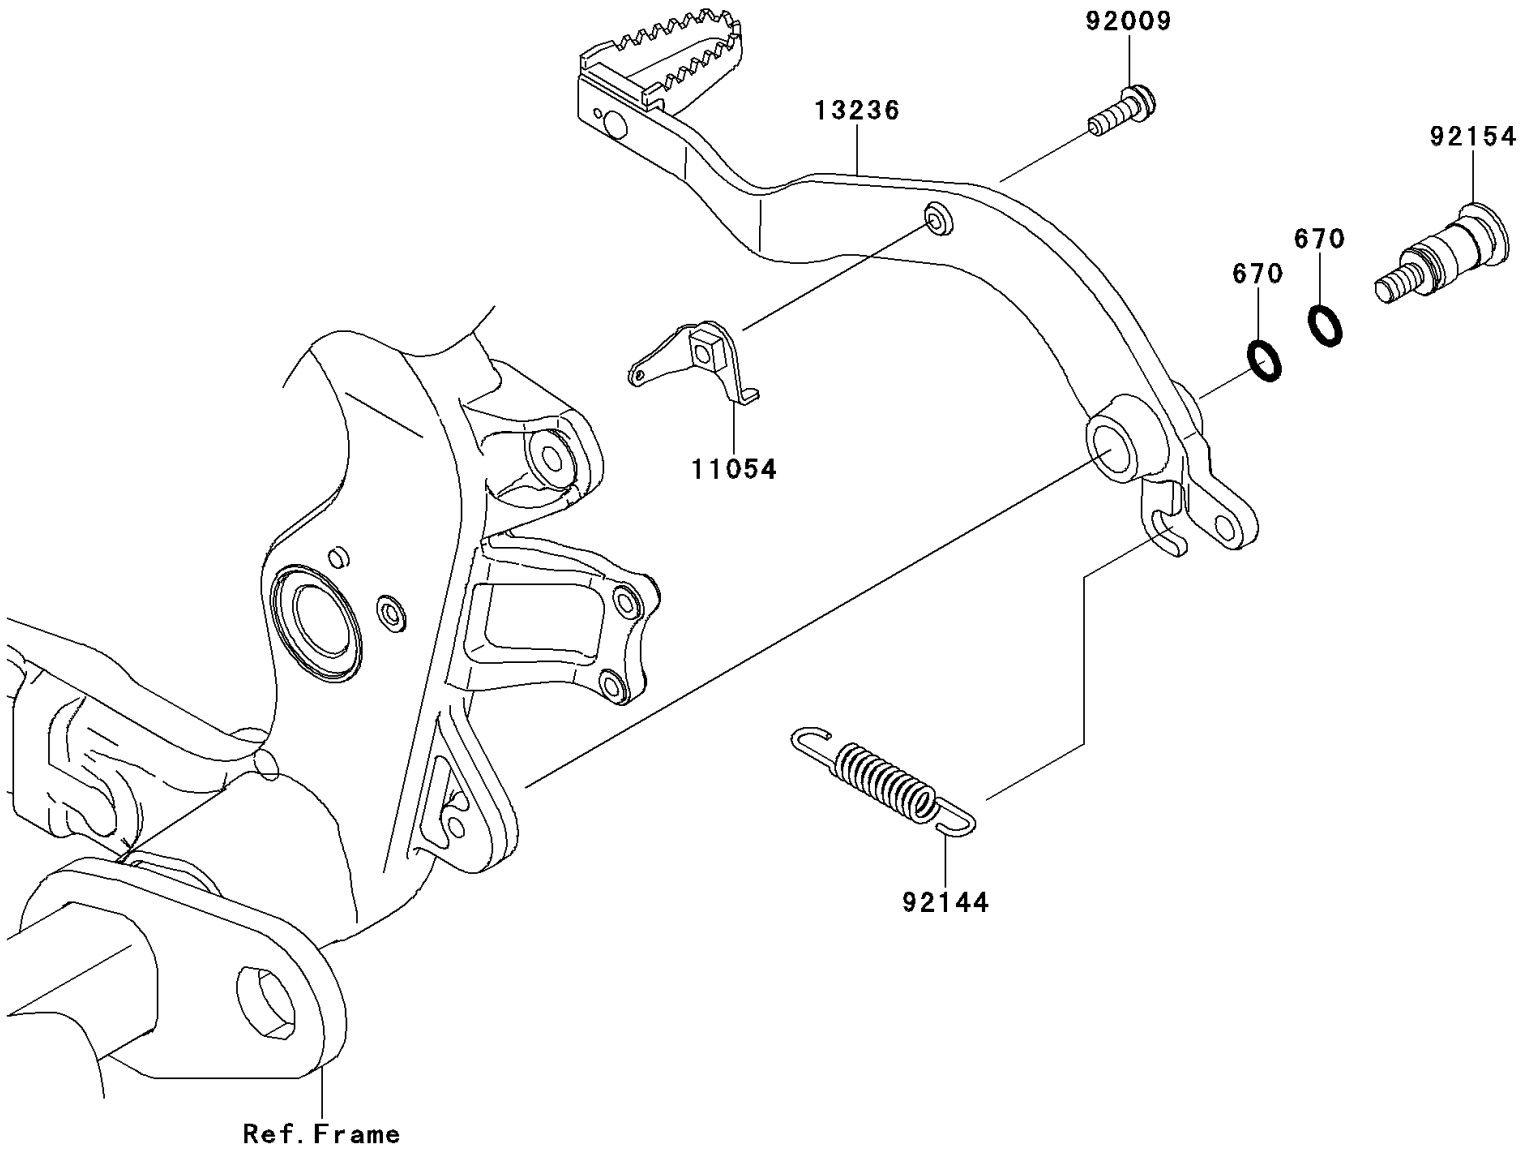

# 2011 KFX<sup>®</sup> 450R PARTS DIAGRAM

Brake Pedal

F2260

## 2011 KFX® 450R PARTS LIST

### Brake Pedal

ITEM NAME	PART NUMBER	QUANTITY
O RING,12MM (Ref # 670)	670B2012	2
BRACKET,BRAKE SWITCH SPRING (Ref # 11054)	11054-1271	1
LEVER-COMP,BRAKE PEDAL (Ref # 13236)	13236-0105	1
SCREW,6X20 (Ref # 92009)	92009-3848	1
SPRING (Ref # 92144)	92144-1266	1
BOLT (Ref # 92154)	92154-0025	1