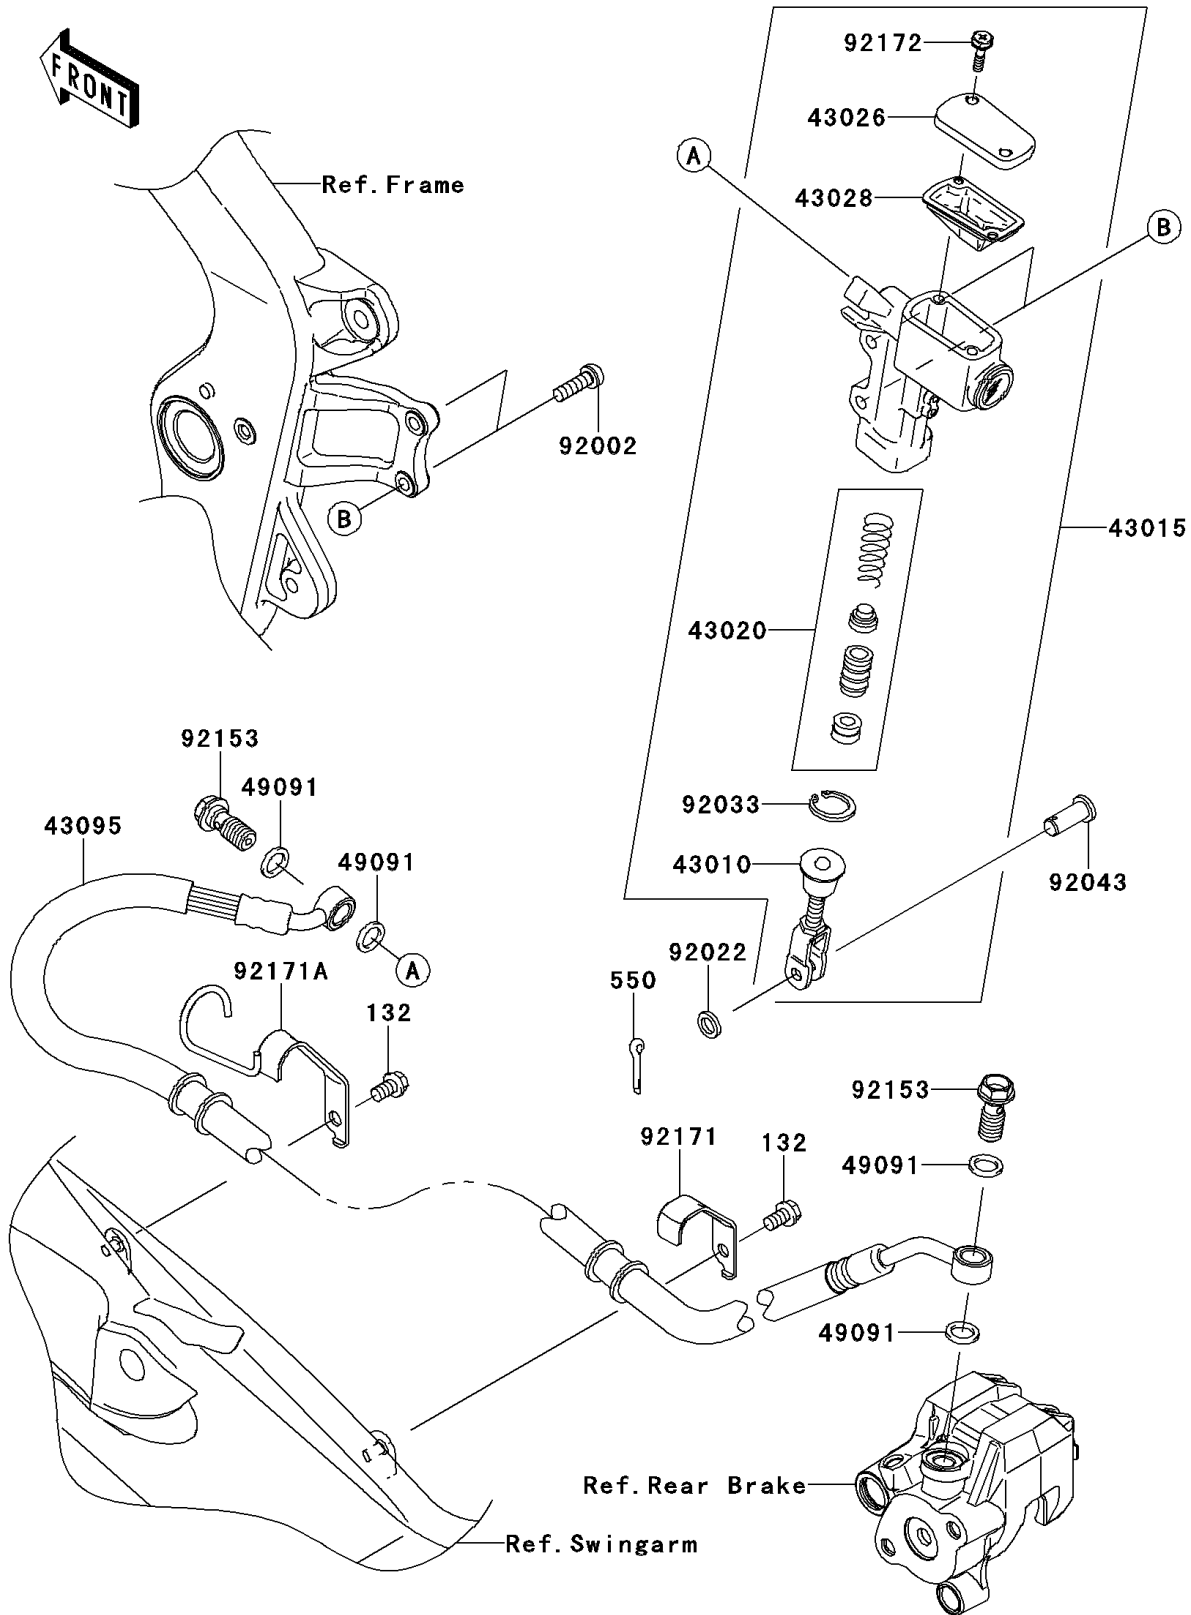

2012 KFX® 450R PARTS DIAGRAM

Rear Master Cylinder

F2293

2012 KFX® 450R PARTS LIST

Rear Master Cylinder

ITEM NAME	PART NUMBER	QUANTITY
BOLT-FLANGED-SMALL,6X10 (Ref # 132)	132BA0610	2
PIN-COTTER,2.0X15 (Ref # 550)	550AA2015	1
ROD-ASSY-BRAKE (Ref # 43010)	43010-0006	1
CYLINDER-ASSY-MASTER,RR (Ref # 43015)	43015-0107	1
PISTON-COMP-BRAKE (Ref # 43020)	43020-1094	1
CAP-BRAKE (Ref # 43026)	43026-1086	1
DIAPHRAGM (Ref # 43028)	43028-1092	1
HOSE-BRAKE,RR (Ref # 43095)	43095-0345	1
WASHER-SEAL,10.1X14.5X1.5 (Ref # 49091)	49091-0001	4
BOLT,6X20 (Ref # 92002)	92002-1418	2
WASHER,8.5X13X1 (Ref # 92022)	92022-1028	1
RING-SNAP,20.9X24.6X1.2 (Ref # 92033)	92033-0079	1
PIN (Ref # 92043)	92043-0004	1
BOLT,OIL,L=23 (Ref # 92153)	92153-0627	2
CLAMP (Ref # 92171)	92171-0661	1
CLAMP (Ref # 92171A)	92171-1648	1
SCREW (Ref # 92172)	92172-0286	2