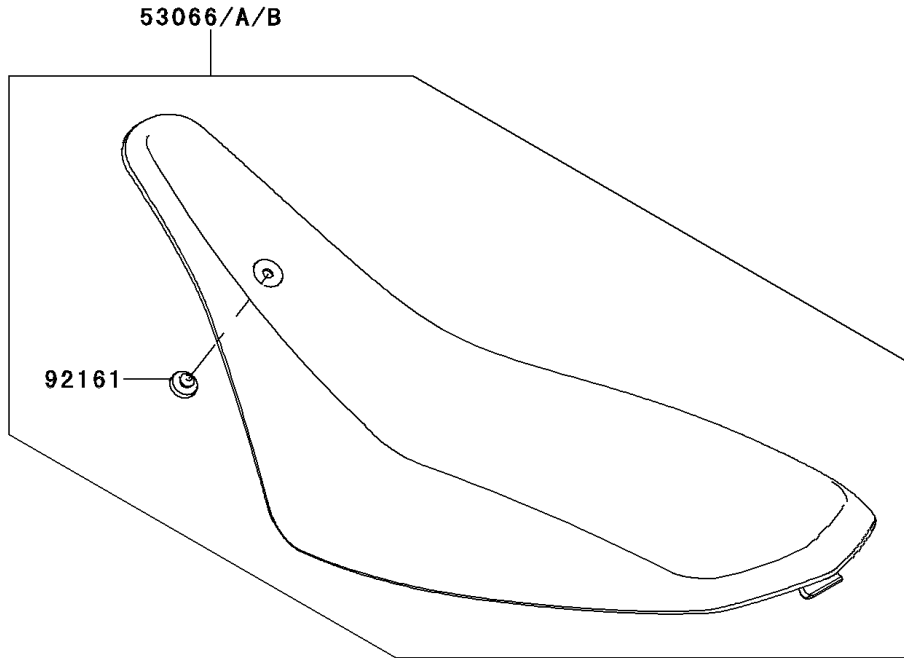

# 2011 KFX® 450R PARTS DIAGRAM

Seat

F2510

### Seat

ITEM NAME	PART NUMBER	QUANTITY
BOLT-FLANGED-SMALL,6X14 (Ref # 132)	132BA0614	2
BRACKET,SEAT,RR (Ref # 11054)	11054-1860	1
HOOK,SEAT,RR (Ref # 27012)	27012-0116	1
SEAT-ASSY,BLACK (Ref # 53066)	53066-0135-MA	1
NUT,LOCK,FLANGED,5MM (Ref # 92015)	92015-1752	1
SPRING (Ref # 92145)	92145-0401	1
COLLAR,6.4X8X14.7 (Ref # 92152)	92152-0591	2
BOLT,FLANGED,5X90 (Ref # 92153)	92153-1595	1
DAMPER,SEAT (Ref # 92161)	92161-0395	1