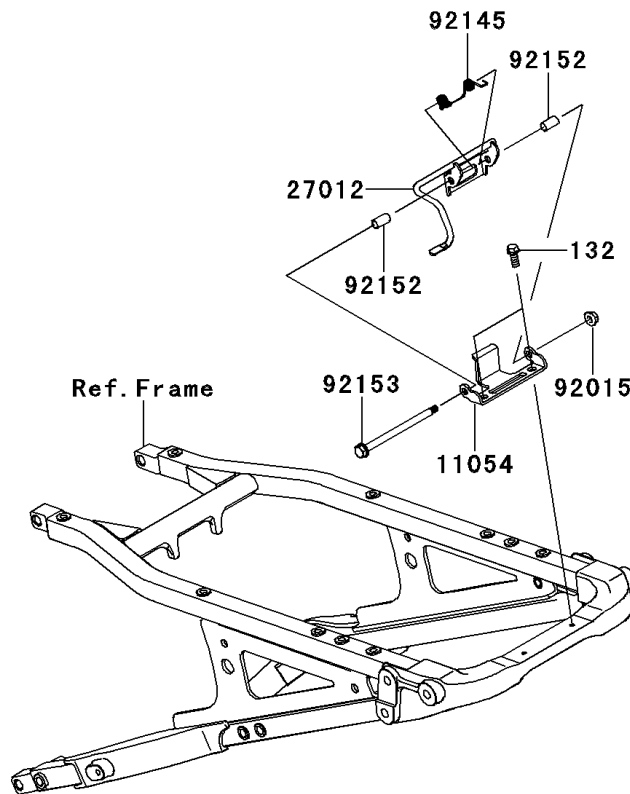

# 2011 KFX® 450R PARTS DIAGRAM

Seat

F2510

## 2011 KFX® 450R PARTS LIST

### Seat

ITEM NAME	PART NUMBER	QUANTITY
BOLT-FLANGED-SMALL,6X14 (Ref # 132)	132BA0614	2
BRACKET,SEAT,RR (Ref # 11054)	11054-1860	1
HOOK,SEAT,RR (Ref # 27012)	27012-0116	1
SEAT-ASSY,BLACK (Ref # 53066)	53066-0135-MA	1
NUT,LOCK,FLANGED,5MM (Ref # 92015)	92015-1752	1
SPRING (Ref # 92145)	92145-0401	1
COLLAR,6.4X8X14.7 (Ref # 92152)	92152-0591	2
BOLT,FLANGED,5X90 (Ref # 92153)	92153-1595	1
DAMPER,SEAT (Ref # 92161)	92161-0395	1