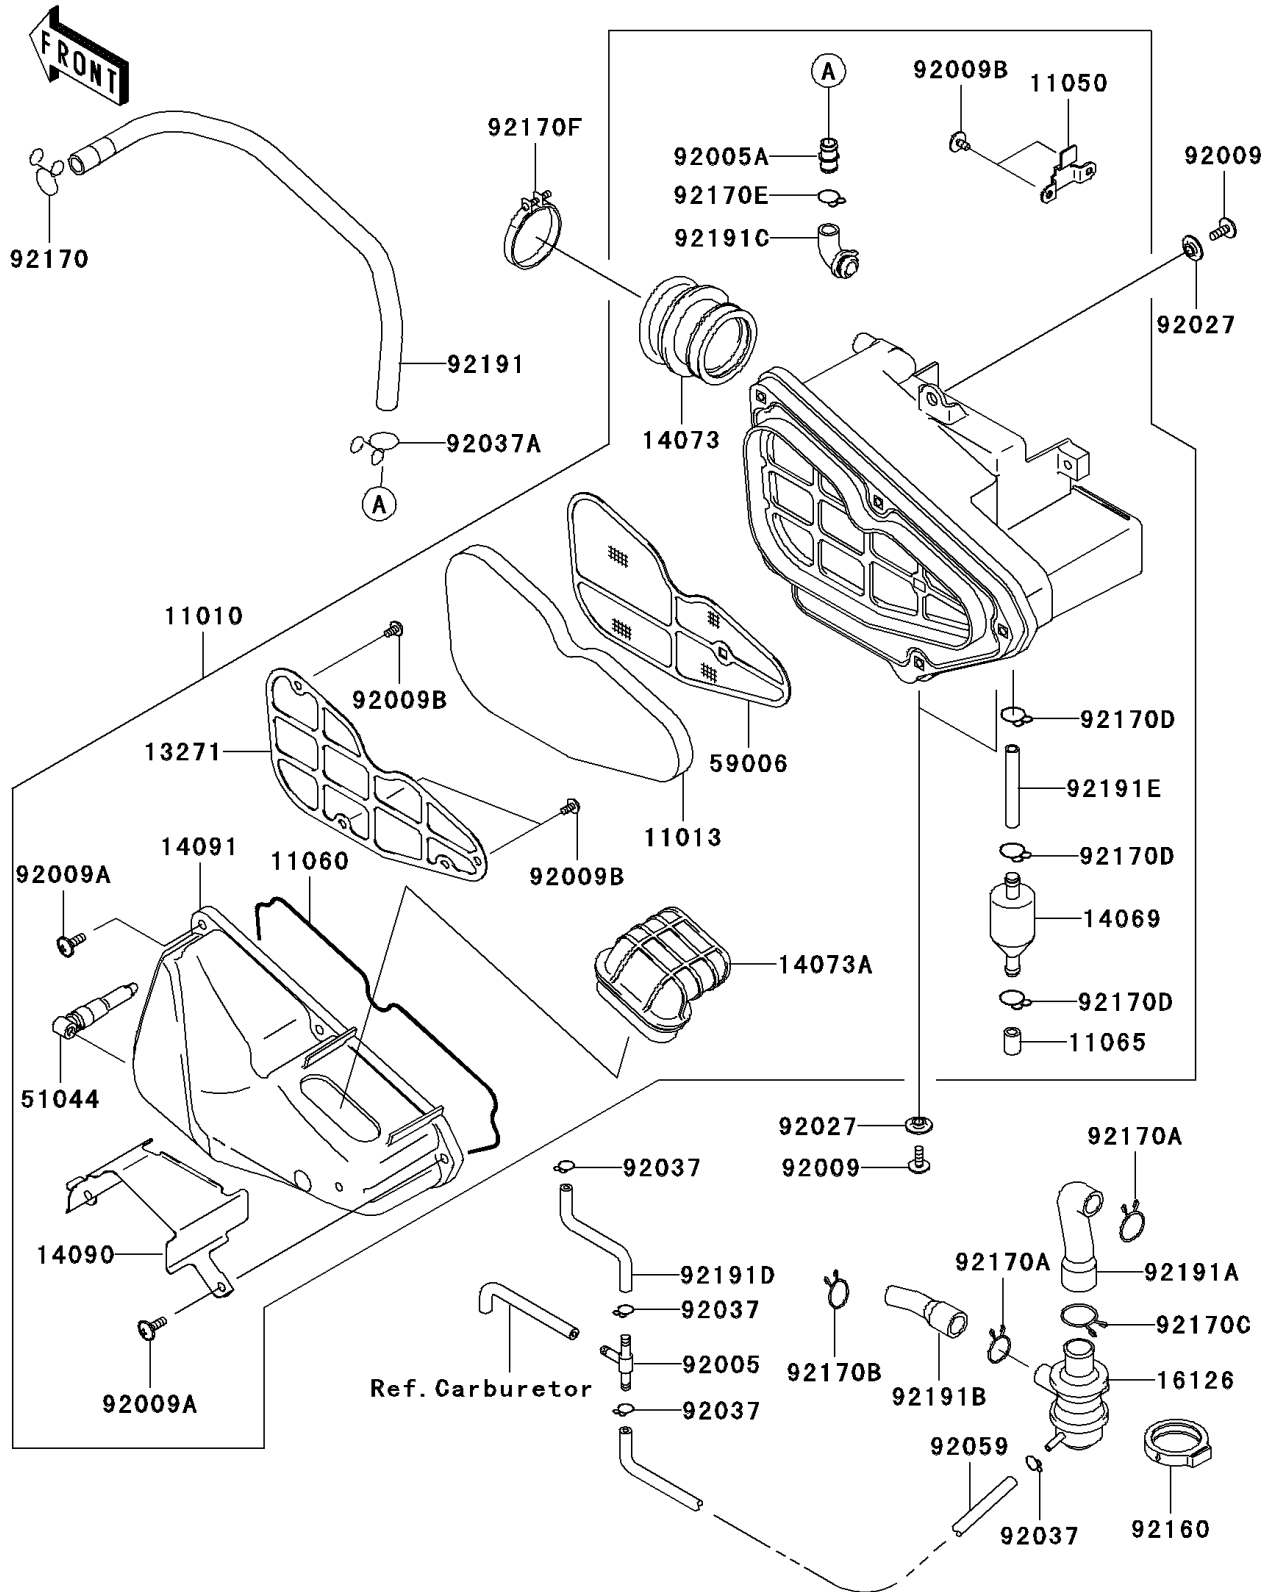

2006 Eliminator 125 PARTS DIAGRAM

Air Cleaner(US)

E1130

2006 Eliminator 125 PARTS LIST

Air Cleaner(US)

ITEM NAME	PART NUMBER	QUANTITY
FILTER-ASSY-AIR (Ref # 11010)	11010-1719	1
ELEMENT-AIR FILTER (Ref # 11013)	11013-1268	1
BRACKET (Ref # 11050)	11050-1427	1
GASKET,AIR FILTER (Ref # 11060)	11060-1808	1
CAP,BREATHER (Ref # 11065)	11065-1088	1
PLATE,ELEMENT (Ref # 13271)	13271-1103	1
BREATHER (Ref # 14069)	14069-1064	1
DUCT,CARBURETOR (Ref # 14073)	14073-1702	1
DUCT,INTAKE (Ref # 14073A)	14073-1703	1
COVER,INTAKE DUCT (Ref # 14090)	14090-1891	1
COVER,AIR FILTER (Ref # 14091)	14091-1114	1
VALVE (Ref # 16126)	16126-1353	1
TUBE-ASSY,DRAIN (Ref # 51044)	51044-1196	1
ARRESTER-FLAME (Ref # 59006)	59006-1057	1
FITTING,TUBE,T-TYPE (Ref # 92005)	92005-1017	1
FITTING (Ref # 92005A)	92005-1247	1
SCREW,6X16 (Ref # 92009)	92009-1621	3
SCREW,6X18 (Ref # 92009A)	92009-1830	5
SCREW,TAPPING 5X10 (Ref # 92009B)	92009-1831	5
COLLAR (Ref # 92027)	92027-1757	3
CLAMP (Ref # 92037)	92037-1610	4
CLAMP,BREATHER TUBE (Ref # 92037A)	92037-192	1
TUBE,4X9X260 (Ref # 92059)	92059-1712	1
DAMPER,VALVE (Ref # 92160)	92160-1867	1
CLAMP (Ref # 92170)	92170-1017	1
CLAMP,TUBE (Ref # 92170A)	92170-1445	2
CLAMP (Ref # 92170B)	92170-1695	1
CLAMP (Ref # 92170C)	92170-1786	1
CLAMP (Ref # 92170D)	92170-1796	3

2006 Eliminator 125 PARTS LIST

Air Cleaner(US)

ITEM NAME	PART NUMBER	QUANTITY
CLAMP (Ref # 92170E)	92170-1845	1
CLAMP (Ref # 92170F)	92170-1864	1
TUBE,BREATHER (Ref # 92191)	92191-1162	1
TUBE,AIR FILTER-VALVE (Ref # 92191A)	92191-1163	1
TUBE,VALVE-ENGINE (Ref # 92191B)	92191-1164	1
TUBE,BREATHER (Ref # 92191C)	92191-1208	1
TUBE,L=115 (Ref # 92191D)	92191-1210	1
TUBE,7X12X45 (Ref # 92191E)	92191-1241	1