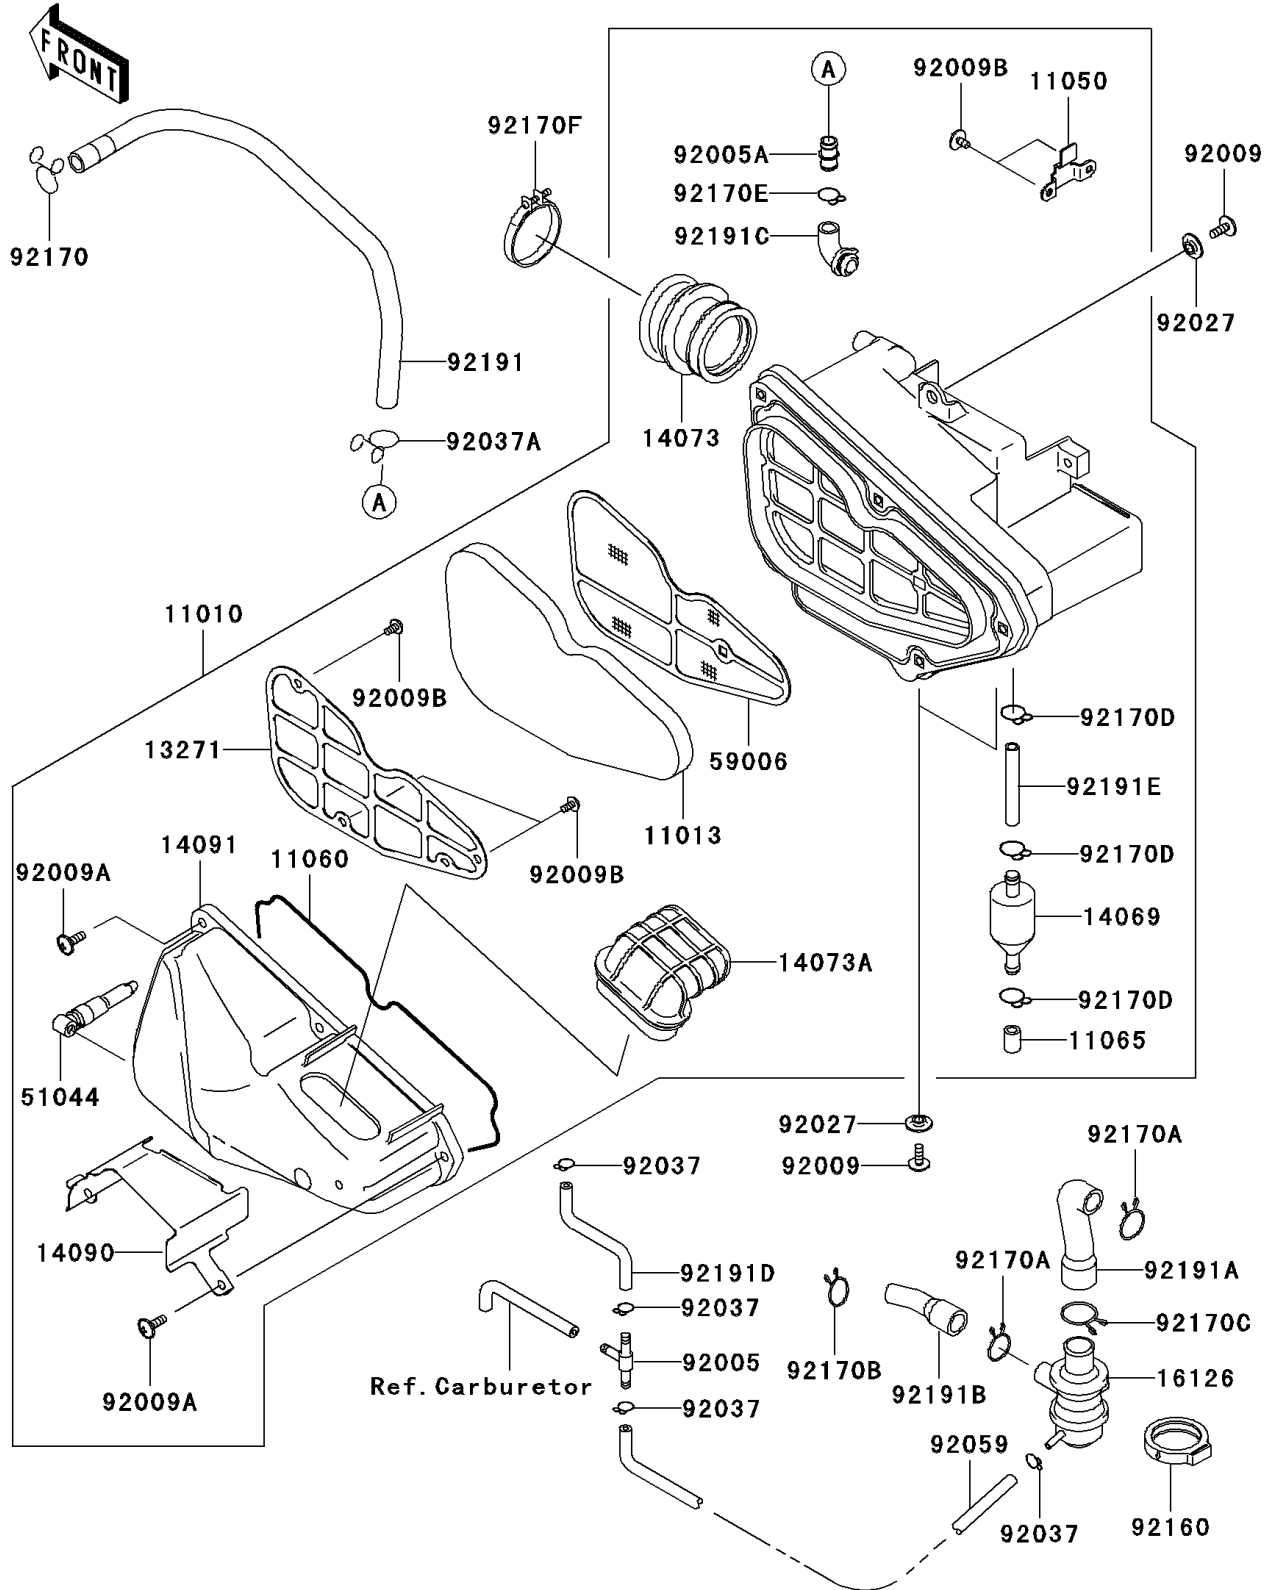

# 2007 Eliminator 125 PARTS DIAGRAM

Air Cleaner(US)

E1130

## 2007 Eliminator 125 PARTS LIST

Air Cleaner(US)

ITEM NAME	PART NUMBER	QUANTITY
FILTER-ASSY-AIR (Ref # 11010)	11010-1719	1
ELEMENT-AIR FILTER (Ref # 11013)	11013-1268	1
BRACKET (Ref # 11050)	11050-1427	1
GASKET,AIR FILTER (Ref # 11060)	11060-1808	1
CAP,BREATHER (Ref # 11065)	11065-1088	1
PLATE,ELEMENT (Ref # 13271)	13271-1103	1
BREATHER (Ref # 14069)	14069-1064	1
DUCT,CARBURETOR (Ref # 14073)	14073-1702	1
DUCT,INTAKE (Ref # 14073A)	14073-1703	1
COVER,INTAKE DUCT (Ref # 14090)	14090-1891	1
COVER,AIR FILTER (Ref # 14091)	14091-1114	1
VALVE (Ref # 16126)	16126-1353	1
TUBE-ASSY,DRAIN (Ref # 51044)	51044-1196	1
ARRESTER-FLAME (Ref # 59006)	59006-1057	1
FITTING,TUBE,T-TYPE (Ref # 92005)	92005-1017	1
FITTING (Ref # 92005A)	92005-1247	1
SCREW,6X16 (Ref # 92009)	92009-1621	3
SCREW,6X18 (Ref # 92009A)	92009-1830	5
SCREW,TAPPING 5X10 (Ref # 92009B)	92009-1831	5
COLLAR (Ref # 92027)	92027-1757	3
CLAMP (Ref # 92037)	92037-1610	4
CLAMP,BREATHER TUBE (Ref # 92037A)	92037-192	1
TUBE,4X9X260 (Ref # 92059)	92059-1712	1
DAMPER,VALVE (Ref # 92160)	92160-1867	1
CLAMP (Ref # 92170)	92170-1017	1
CLAMP,TUBE (Ref # 92170A)	92170-1445	2
CLAMP (Ref # 92170B)	92170-1695	1
CLAMP (Ref # 92170C)	92170-1786	1
CLAMP (Ref # 92170D)	92170-1796	3

## 2007 Eliminator 125 PARTS LIST

Air Cleaner(US)

ITEM NAME	PART NUMBER	QUANTITY
CLAMP (Ref # 92170E)	92170-1845	1
CLAMP (Ref # 92170F)	92170-1864	1
TUBE,BREATHER (Ref # 92191)	92191-1162	1
TUBE,AIR FILTER-VALVE (Ref # 92191A)	92191-1163	1
TUBE,VALVE-ENGINE (Ref # 92191B)	92191-1164	1
TUBE,BREATHER (Ref # 92191C)	92191-1208	1
TUBE,L=115 (Ref # 92191D)	92191-1210	1
TUBE,7X12X45 (Ref # 92191E)	92191-1241	1