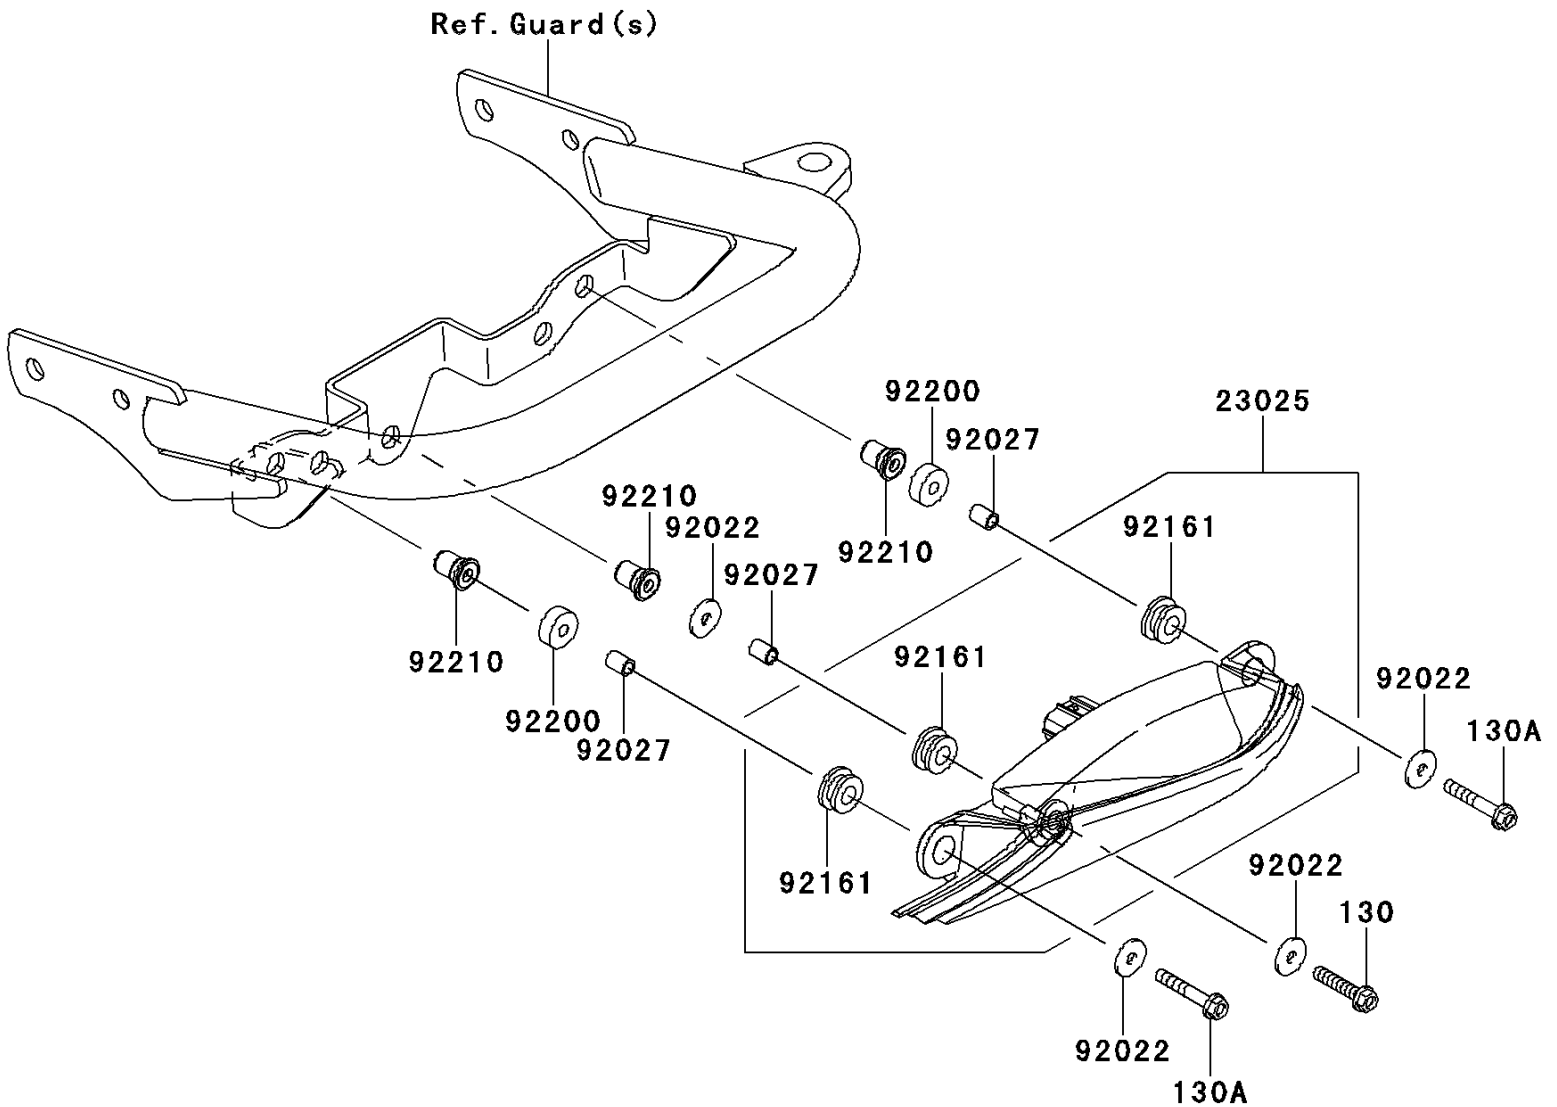

2012 KFX® 450R PARTS DIAGRAM

Taillight(s)

F2720

2012 KFX® 450R PARTS LIST

Taillight(s)

ITEM NAME	PART NUMBER	QUANTITY
BOLT-FLANGED,5X25 (Ref # 130)	130BA0525	1
BOLT-FLANGED,5X30 (Ref # 130A)	130BA0530	2
LAMP-TAIL (Ref # 23025)	23025-0046	1
WASHER,5X16X1.5 (Ref # 92022)	92022-3041	4
COLLAR,5X7X9.3 (Ref # 92027)	92027-1313	3
DAMPER (Ref # 92161)	92161-1188	3
WASHER,5.1X16X6 (Ref # 92200)	92200-0381	2
NUT,WELL,5MM (Ref # 92210)	92210-0370	3