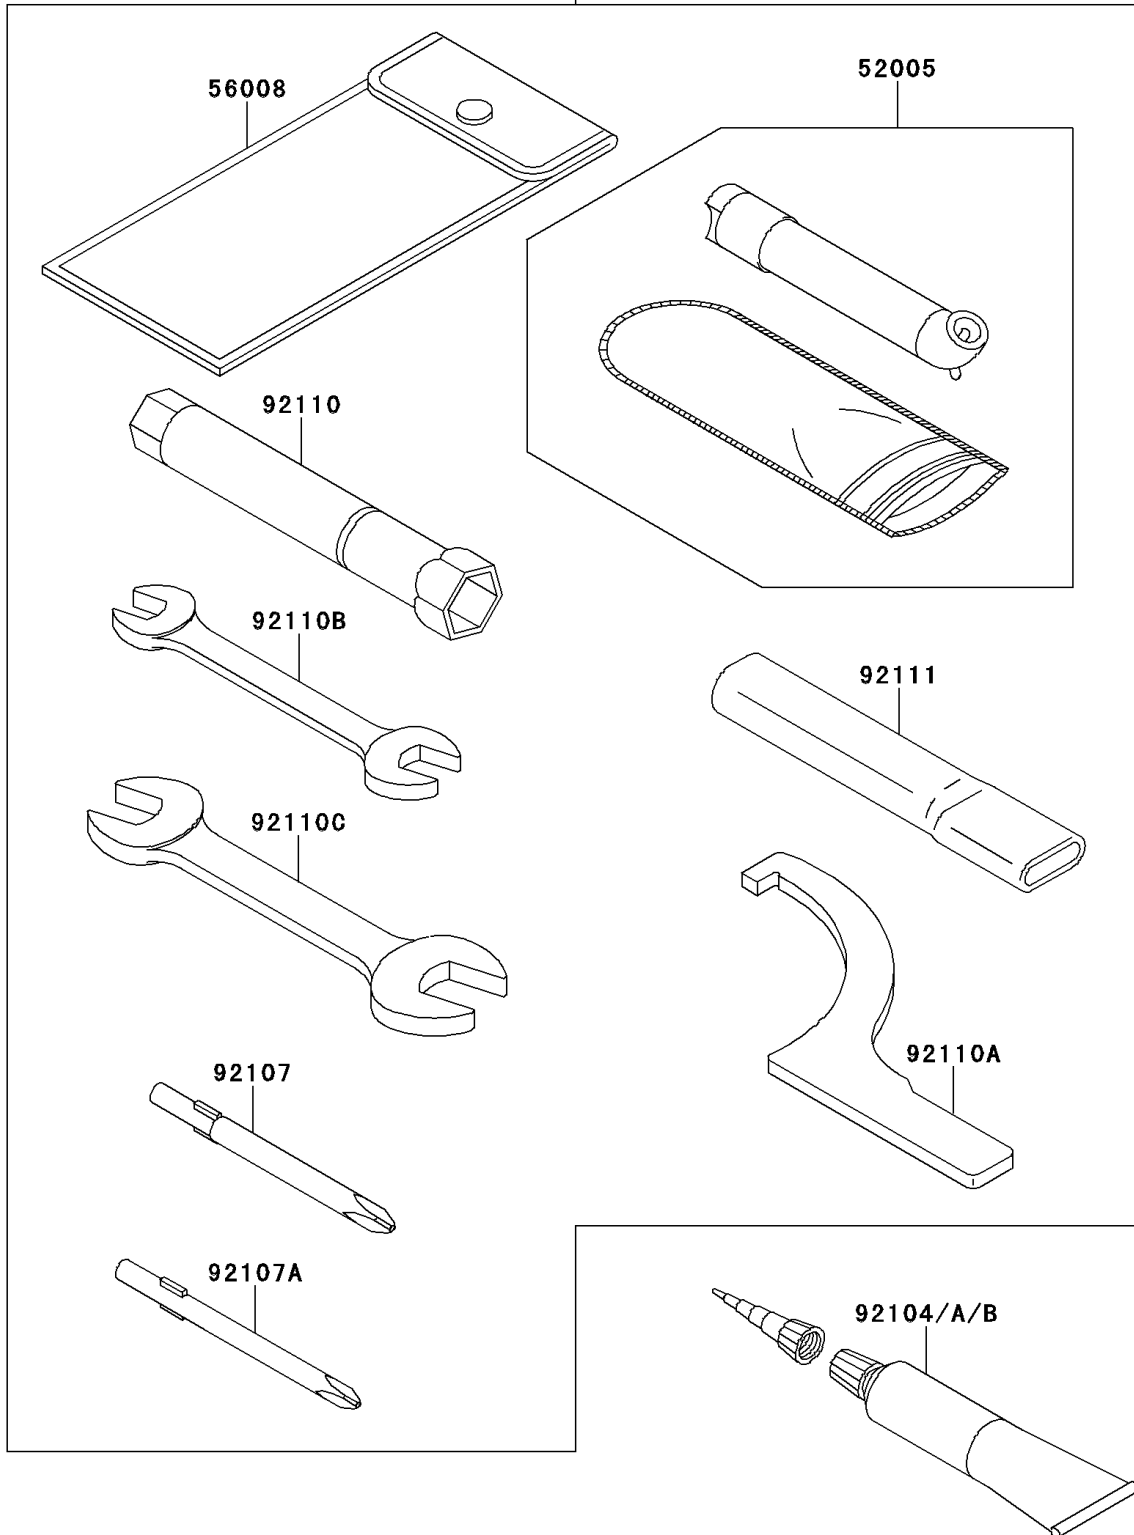

2014 KFX® 450R PARTS DIAGRAM

Owner's Tools

56007

F2810

2014 KFX® 450R PARTS LIST

Owner's Tools

ITEM NAME	PART NUMBER	QUANTITY
GAUGE,AIR (Ref # 52005)	52005-1082	1
TOOL-KIT (Ref # 56007)	56007-0038	1
BAG,TOOL (Ref # 56008)	56008-1007	1
GASKET-LIQUID,TB1211F,CLEAR (Ref # 92104)	92104-0004	1
GASKET-LIQUID,TB1216,GRAY (Ref # 92104A)	92104-1063	1
GASKET-LIQUID,TB1216B,BLACK (Ref # 92104B)	92104-1064	1
TOOL-DRIVER,#3PHILLIPS (Ref # 92107)	92107-005	1
TOOL-DRIVER,#2PHILLIPS (Ref # 92107A)	92107-1053	1
TOOL-WRENCH,BOX,16MM (Ref # 92110)	92110-0002	1
TOOL-WRENCH,HOOK (Ref # 92110A)	92110-0017	1
TOOL-WRENCH,OPEN END,10X12 (Ref # 92110B)	92110-1152	1
TOOL-WRENCH,OPEN END,14X17 (Ref # 92110C)	92110-1153	1
TOOL-BAR,BOX END WRENCH (Ref # 92111)	92111-1051	1