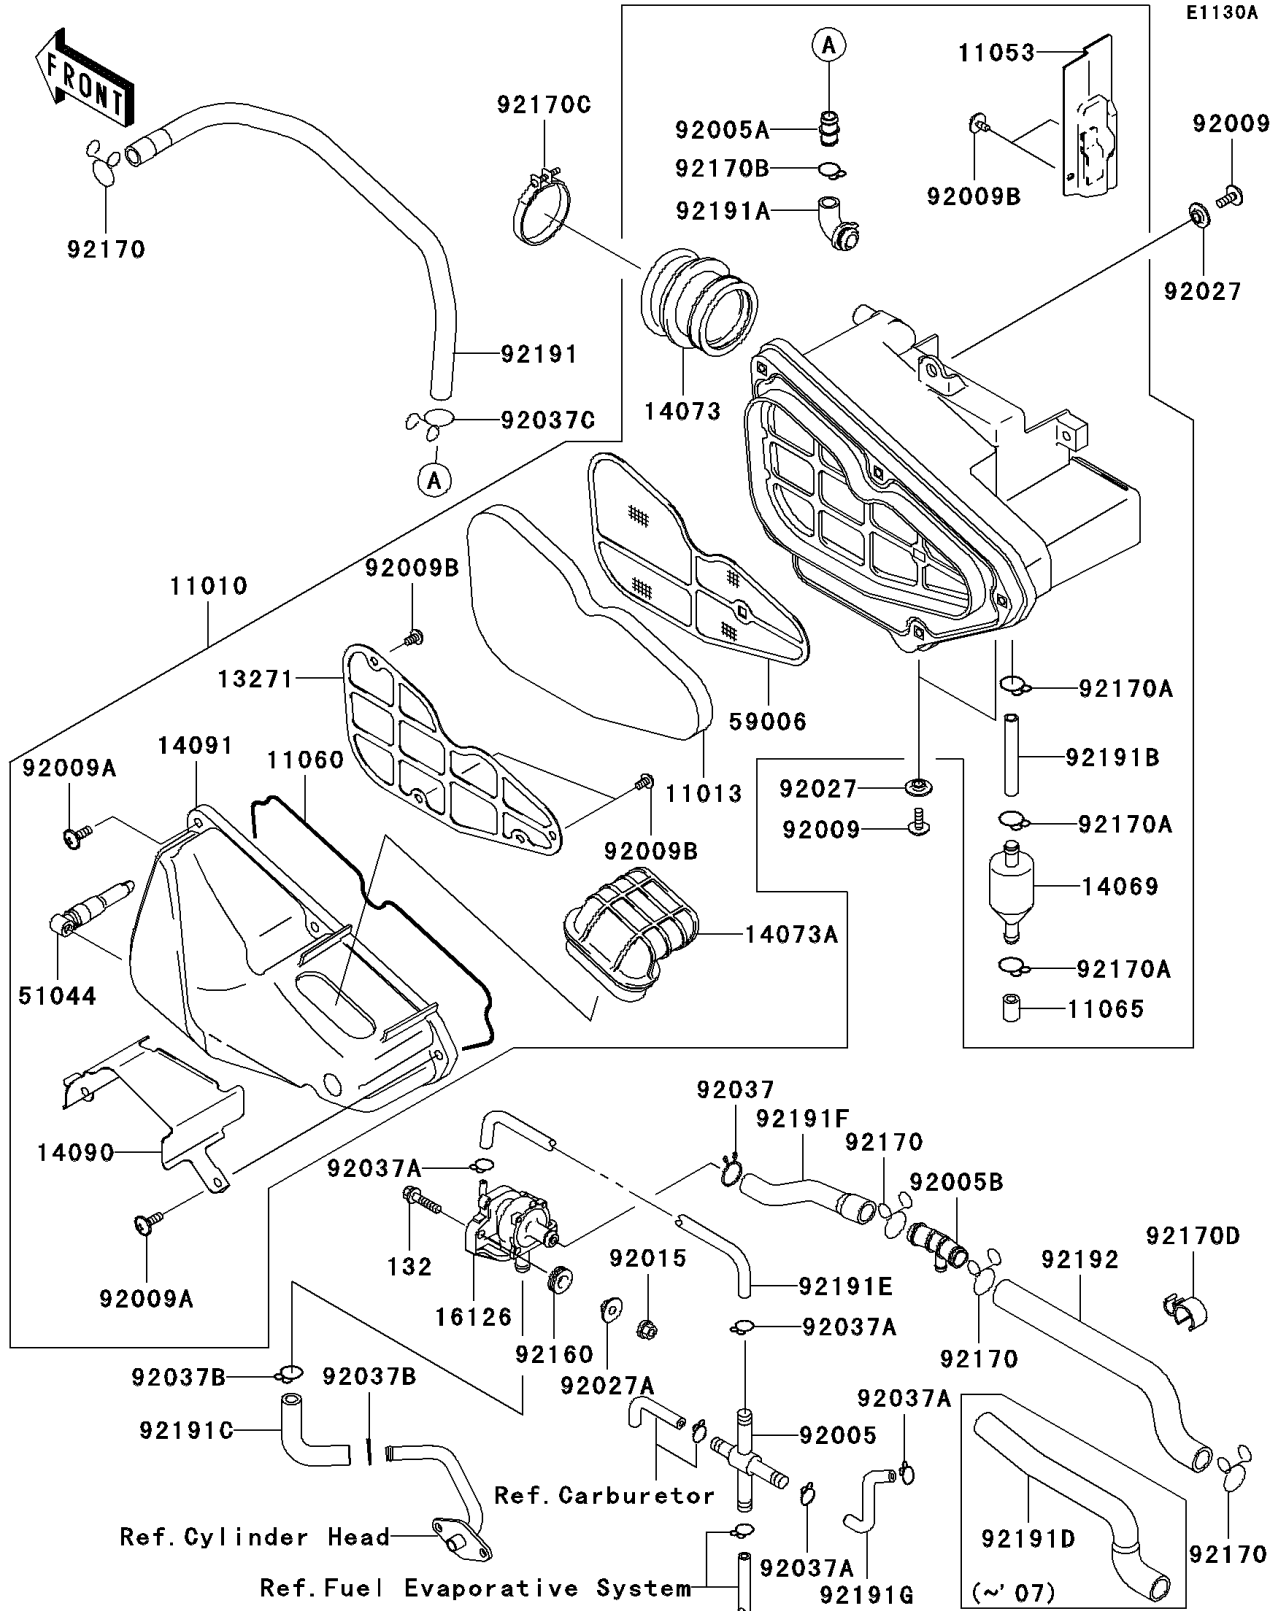

# 2006 Eliminator 125 PARTS DIAGRAM

Air Cleaner(CA)

## 2006 Eliminator 125 PARTS LIST

### Air Cleaner(CA)

ITEM NAME	PART NUMBER	QUANTITY
FILTER-ASSY-AIR (Ref # 11010)	11010-0008	1
ELEMENT-AIR FILTER (Ref # 11013)	11013-1268	1
BRACKET (Ref # 11053)	11053-0124	1
GASKET,AIR FILTER (Ref # 11060)	11060-1808	1
CAP,BREATHER (Ref # 11065)	11065-1088	1
PLATE,ELEMENT (Ref # 13271)	13271-1103	1
BREATHER (Ref # 14069)	14069-1064	1
DUCT,CARBURETOR (Ref # 14073)	14073-1702	1
DUCT,INTAKE (Ref # 14073A)	14073-1703	1
COVER,INTAKE DUCT (Ref # 14090)	14090-1891	1
COVER,AIR FILTER (Ref # 14091)	14091-1114	1
VALVE (Ref # 16126)	16126-1407	1
TUBE-ASSY,DRAIN (Ref # 51044)	51044-1196	1
ARRESTER-FLAME (Ref # 59006)	59006-1057	1
FITTING,TUBE,X-TYPE (Ref # 92005)	92005-1051	1
FITTING (Ref # 92005A)	92005-1247	1
FITTING (Ref # 92005B)	92005-1373	1
SCREW,6X16 (Ref # 92009)	92009-1621	3
SCREW,6X18 (Ref # 92009A)	92009-1830	5
SCREW,TAPPING 5X10 (Ref # 92009B)	92009-1831	5
NUT,FLANGED,6MM,BLACK (Ref # 92015)	92015-1233	2
COLLAR (Ref # 92027)	92027-1757	3
BOLT-FLANGED-SMALL,6X25 (Ref # 132)	132BA0625	2
COLLAR,L=7.4 (Ref # 92027A)	92027-1848	2
CLAMP (Ref # 92037)	92037-1468	1
CLAMP (Ref # 92037A)	92037-1610	4
CLAMP,14MM (Ref # 92037B)	92037-1862	2
CLAMP,BREATHER TUBE (Ref # 92037C)	92037-192	1
DAMPER (Ref # 92160)	92160-1278	2

### Air Cleaner(CA)

ITEM NAME	PART NUMBER	QUANTITY
CLAMP (Ref # 92170)	92170-1017	4
CLAMP (Ref # 92170A)	92170-1796	3
CLAMP (Ref # 92170B)	92170-1845	1
CLAMP (Ref # 92170C)	92170-1864	1
CLAMP (Ref # 92170D)	92170-3737	1
TUBE,BREATHER (Ref # 92191)	92191-1162	1
TUBE,BREATHER (Ref # 92191A)	92191-1208	1
TUBE,7X12X45 (Ref # 92191B)	92191-1241	1
TUBE,L=108 (Ref # 92191C)	92191-1616	1
TUBE,A/C-FITTING (Ref # 92191D)	92191-1617	1
TUBE,L=337 (Ref # 92191E)	92191-1618	1
TUBE,ASV-FITTING (Ref # 92191F)	92191-1621	1
TUBE,L=88 (Ref # 92191G)	92191-1634	1