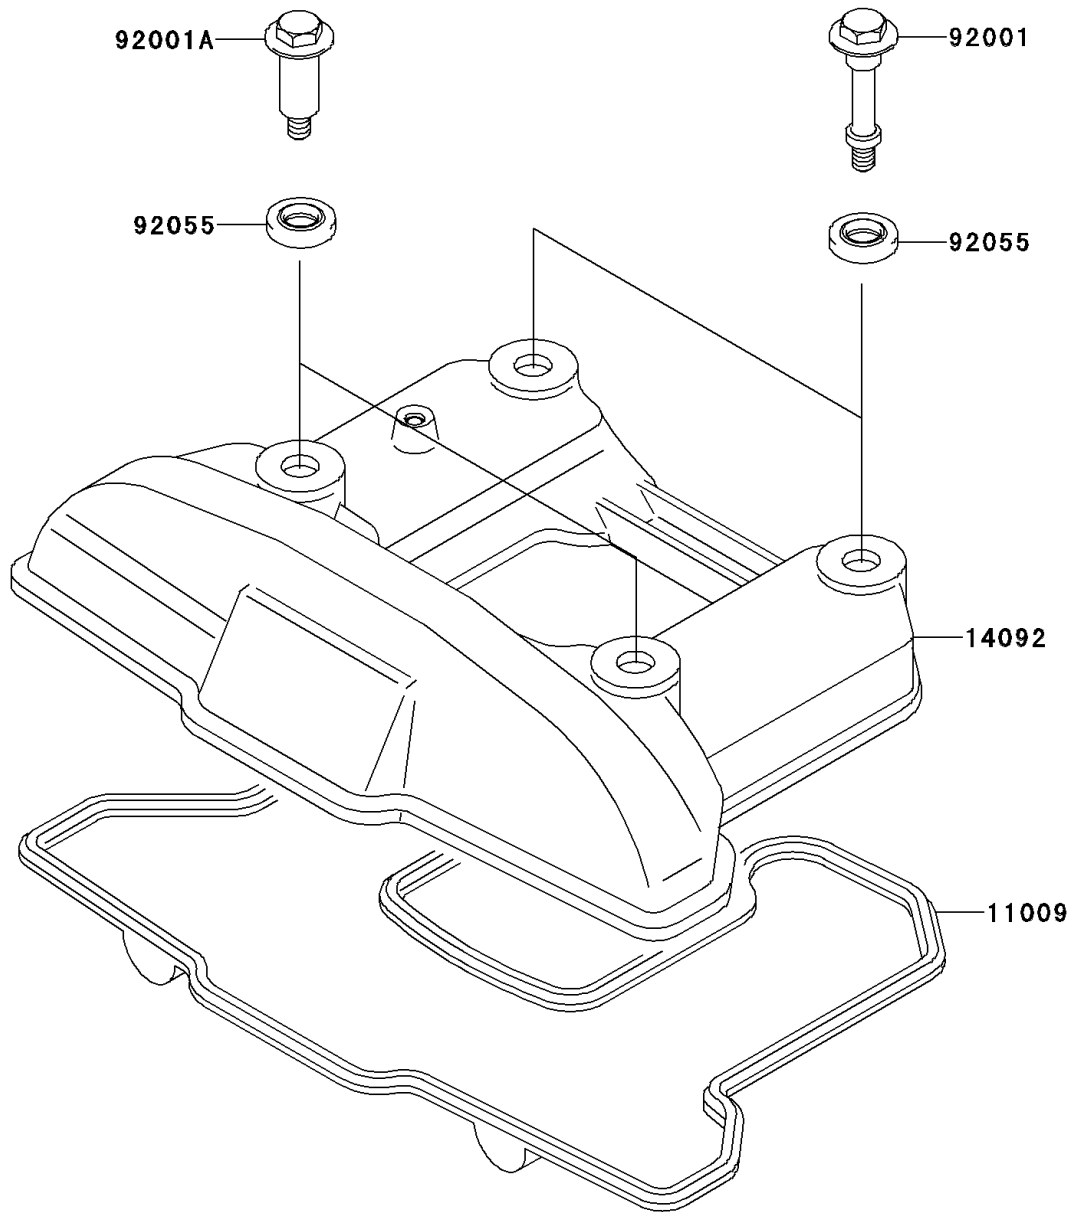

# 2011 KLR™ 650 PARTS DIAGRAM

Cylinder Head Cover

E1112

## 2011 KLR™ 650 PARTS LIST

### Cylinder Head Cover

ITEM NAME	PART NUMBER	QUANTITY
GASKET,HEAD COVER (Ref # 11009)	11009-1365	1
COVER,HEAD (Ref # 14092)	14092-0166	1
BOLT,L=46.5 (Ref # 92001)	92001-1853	2
BOLT,L=34.5 (Ref # 92001A)	92001-1854	2
RING-O,HEAD COVER BOLT (Ref # 92055)	92055-0195	4