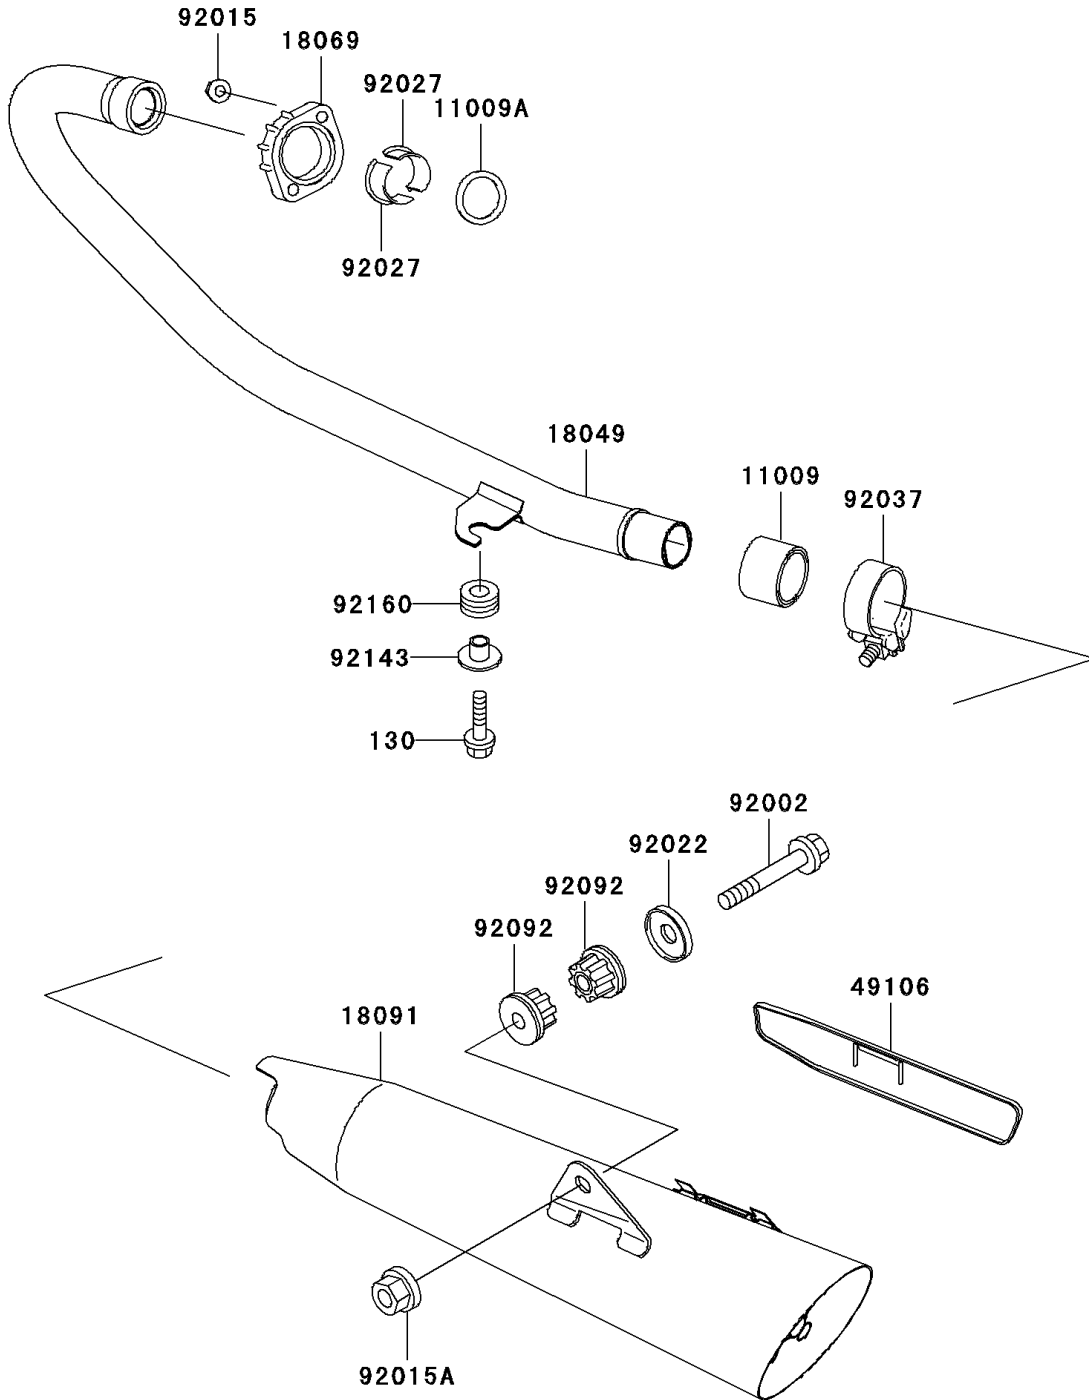

2007 Eliminator 125 PARTS DIAGRAM

Muffler(s)

E1140

2007 Eliminator 125 PARTS LIST

Muffler(s)

ITEM NAME	PART NUMBER	QUANTITY
BOLT-FLANGED,6X22 (Ref # 130)	130BB0622	1
GASKET,EXHAUST PIPE CONNECTING (Ref # 11009)	11009-1667	1
GASKET,EXHAUST PIPE HOLDER (Ref # 11009A)	11009-1866	1
PIPE-EXHAUST (Ref # 18049)	18049-1890	1
HOLDER-EXHAUST PIPE (Ref # 18069)	18069-1014	1
BODY-COMP-MUFFLER (Ref # 18091)	18091-0438	1
COVER-MUFFLER (Ref # 49106)	49106-1239	1
BOLT,10X55 (Ref # 92002)	92002-1826	1
NUT,CAP,8MM (Ref # 92015)	92015-1371	2
NUT,FLANGED,10MM (Ref # 92015A)	92015-1387	1
WASHER (Ref # 92022)	92022-289	1
COLLAR,L=14.5 (Ref # 92027)	92027-1142	2
CLAMP,42MM (Ref # 92037)	92037-1349	1
BUSHING-RUBBER,MUFFLER (Ref # 92092)	92092-1013	2
COLLAR (Ref # 92143)	92143-1353	1
DAMPER (Ref # 92160)	92160-1895	1