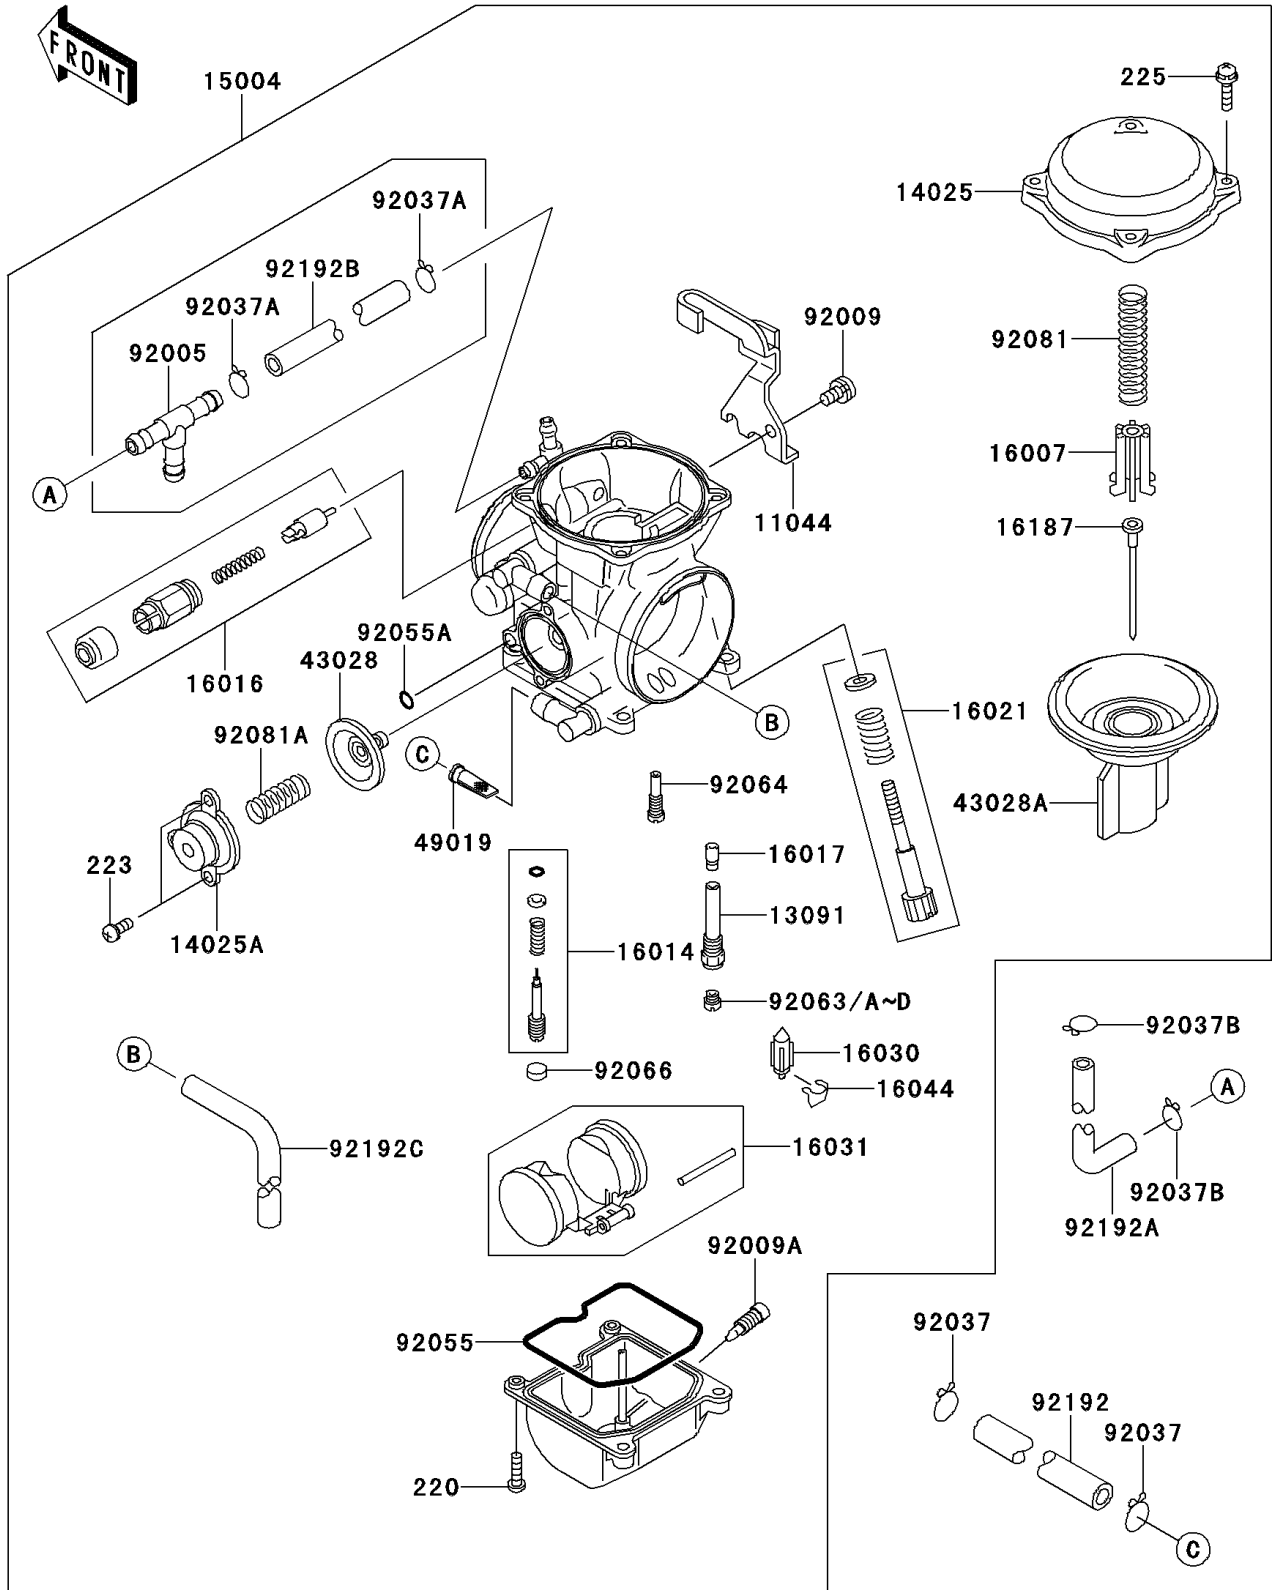

2012 KLR™ 650 PARTS DIAGRAM

Carburetor(CA)

E1611A

2012 KLR™ 650 PARTS LIST

Carburetor(CA)

ITEM NAME	PART NUMBER	QUANTITY
BRACKET,THROTTLE CABLE (Ref # 11044)	11044-1353	1
HOLDER,NEEDLE JET (Ref # 13091)	13091-1425	1
COVER,MIXING CHAMBER (Ref # 14025)	14025-1890	1
COVER,AIR CUT VALVE (Ref # 14025A)	14025-1903	1
CARBURETOR-ASSY,CVK40 (Ref # 15004)	15004-0072	1
SEAT-SPRING,DIAPHRAGM VALVE (Ref # 16007)	16007-1113	1
SCREW-PILOT AIR (Ref # 16014)	16014-1083	1
PLUNGER (Ref # 16016)	16016-1087	1
JET-NEEDLE,#6 (Ref # 16017)	16017-0055	1
SCREW-THROTTLE STOP (Ref # 16021)	16021-1201	1
VALVE-FLOAT (Ref # 16030)	16030-1057	1
FLOAT (Ref # 16031)	16031-1077	1
CLAMP,FLOAT VALVE (Ref # 16044)	16044-007	1
NEEDLE-JET,N6NJ (Ref # 16187)	16187-0275	1
DIAPHRAGM,5.9MM,AIR CUT VALVE (Ref # 43028)	43028-0016	1
DIAPHRAGM,VALVE (Ref # 43028A)	43028-1062	1
FILTER-FUEL (Ref # 49019)	49019-1097	1
FITTING,FUEL,T-TYPE (Ref # 92005)	92005-1112	1
SCREW,5X10 (Ref # 92009)	92009-1365	1
SCREW,DRAIN,6X0.75 (Ref # 92009A)	92009-1551	1
CLAMP,12.5MM (Ref # 92037)	92037-1271	2
CLAMP,TUBE (Ref # 92037A)	92037-1477	2
CLAMP (Ref # 92037B)	92037-1610	2
RING-O,FLOAT CHAMBER (Ref # 92055)	92055-1222	1
RING-O (Ref # 92055A)	92055-1245	1
JET-MAIN,#140 (Ref # 92063)	92063-1013	1
JET-MAIN,#142 (Ref # 92063A)	92063-1016	1
JET-MAIN,#145 (Ref # 92063B)	92063-1017	1
JET-MAIN,#148 (Ref # 92063C)	92063-1324	1

2012 KLR™ 650 PARTS LIST

Carburetor(CA)

ITEM NAME	PART NUMBER	QUANTITY
JET-MAIN,#150 (Ref # 92063D)	92063-1330	1
JET-PILOT,#40 (Ref # 92064)	92064-1108	1
PLUG,PILOT AIR SCREW,6.9X2 (Ref # 92066)	92066-1051	1
SPRING,DIAPHRAGM VALVE (Ref # 92081)	92081-1718	1
SPRING,AIR CUT VALVE (Ref # 92081A)	92081-1719	1
TUBE,FUEL,6.2X13.2X170 (Ref # 92192)	92192-0453	1
TUBE,5X9X40&20 (Ref # 92192A)	92192-0480	1
TUBE,L=70 (Ref # 92192B)	92192-0588	1
TUBE,L=360 (Ref # 92192C)	92192-0589	1
SCREW-PAN-CROS,4X14 (Ref # 220)	220AA0414	4
SCREW-PAN-WS-CROS,4X8 (Ref # 223)	223C0408	2
SCREW-PAN-WSP-CROS,4X18 (Ref # 225)	225AB0418	4