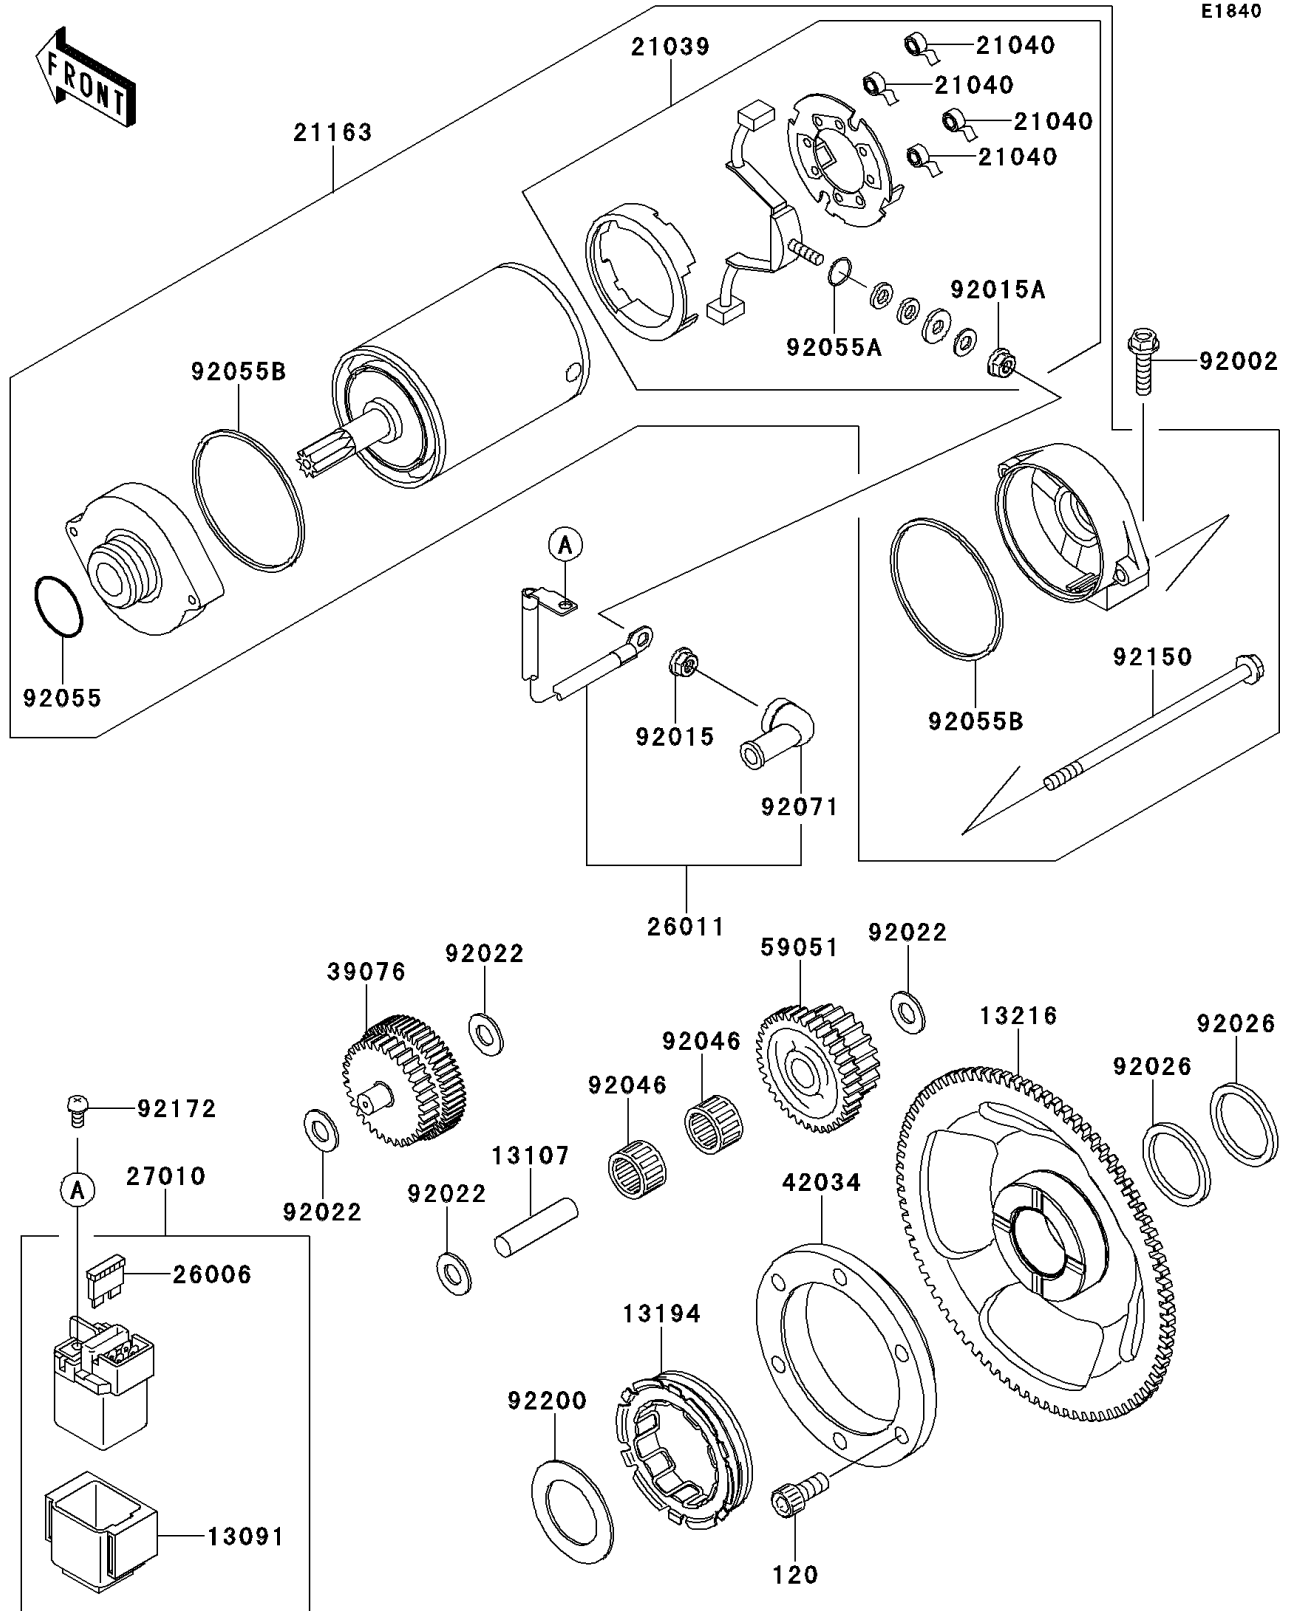

2013 KLR™ 650 PARTS DIAGRAM

Starter Motor

2013 KLR™ 650 PARTS LIST

Starter Motor

ITEM NAME	PART NUMBER	QUANTITY
BOLT-SOCKET,8X18 (Ref # 120)	120CA0818	6
HOLDER,SWITCH (Ref # 13091)	13091-1883	1
SHAFT,IDLER (Ref # 13107)	13107-1135	1
CLUTCH-ONEWAY (Ref # 13194)	13194-1089	1
GEAR-COMP,ONEWAY CLUTCH (Ref # 13216)	13216-0044	1
BRUSH,CARBON (Ref # 21039)	21039-1060	1
SPRING-BRUSH (Ref # 21040)	21040-1055	4
STARTER-ELECTRIC (Ref # 21163)	21163-1108	1
FUSE,BLADE,20A,YELLOW (Ref # 26006)	26006-1051	1
WIRE-LEAD,STARTER (Ref # 26011)	26011-0781	1
SWITCH (Ref # 27010)	27010-1336	1
LIMITER,STARTER IDLE GEAR (Ref # 39076)	39076-0021	1
COUPLING (Ref # 42034)	42034-1094	1
GEAR-SPUR,20T & 37T (Ref # 59051)	59051-1133	1
BOLT,FLANGED,6X25 (Ref # 92002)	92002-1086	2
NUT,FLANGED,6MM (Ref # 92015)	92015-1367	1
NUT,STARTER MOTOR (Ref # 92015A)	92015-1476	1
WASHER,10.2X20X0.5 (Ref # 92022)	92022-1649	4
SPACER (Ref # 92026)	92026-1474	2
BEARING-NEEDLE,K10X14X10 (Ref # 92046)	92046-1134	2
RING-O (Ref # 92055)	92055-1276	1
RING-O,4.5X2.0 (Ref # 92055A)	92055-1370	1
RING-O,STARTER MOTOR (Ref # 92055B)	92055-1381	2
GROMMET (Ref # 92071)	92071-0705	1
BOLT,STARTER MOTOR (Ref # 92150)	92150-1913	2
SCREW-PAN-WS-CROS,5X10 (Ref # 92172)	92172-0234	2
WASHER,32.2X50 (Ref # 92200)	92200-0555	1