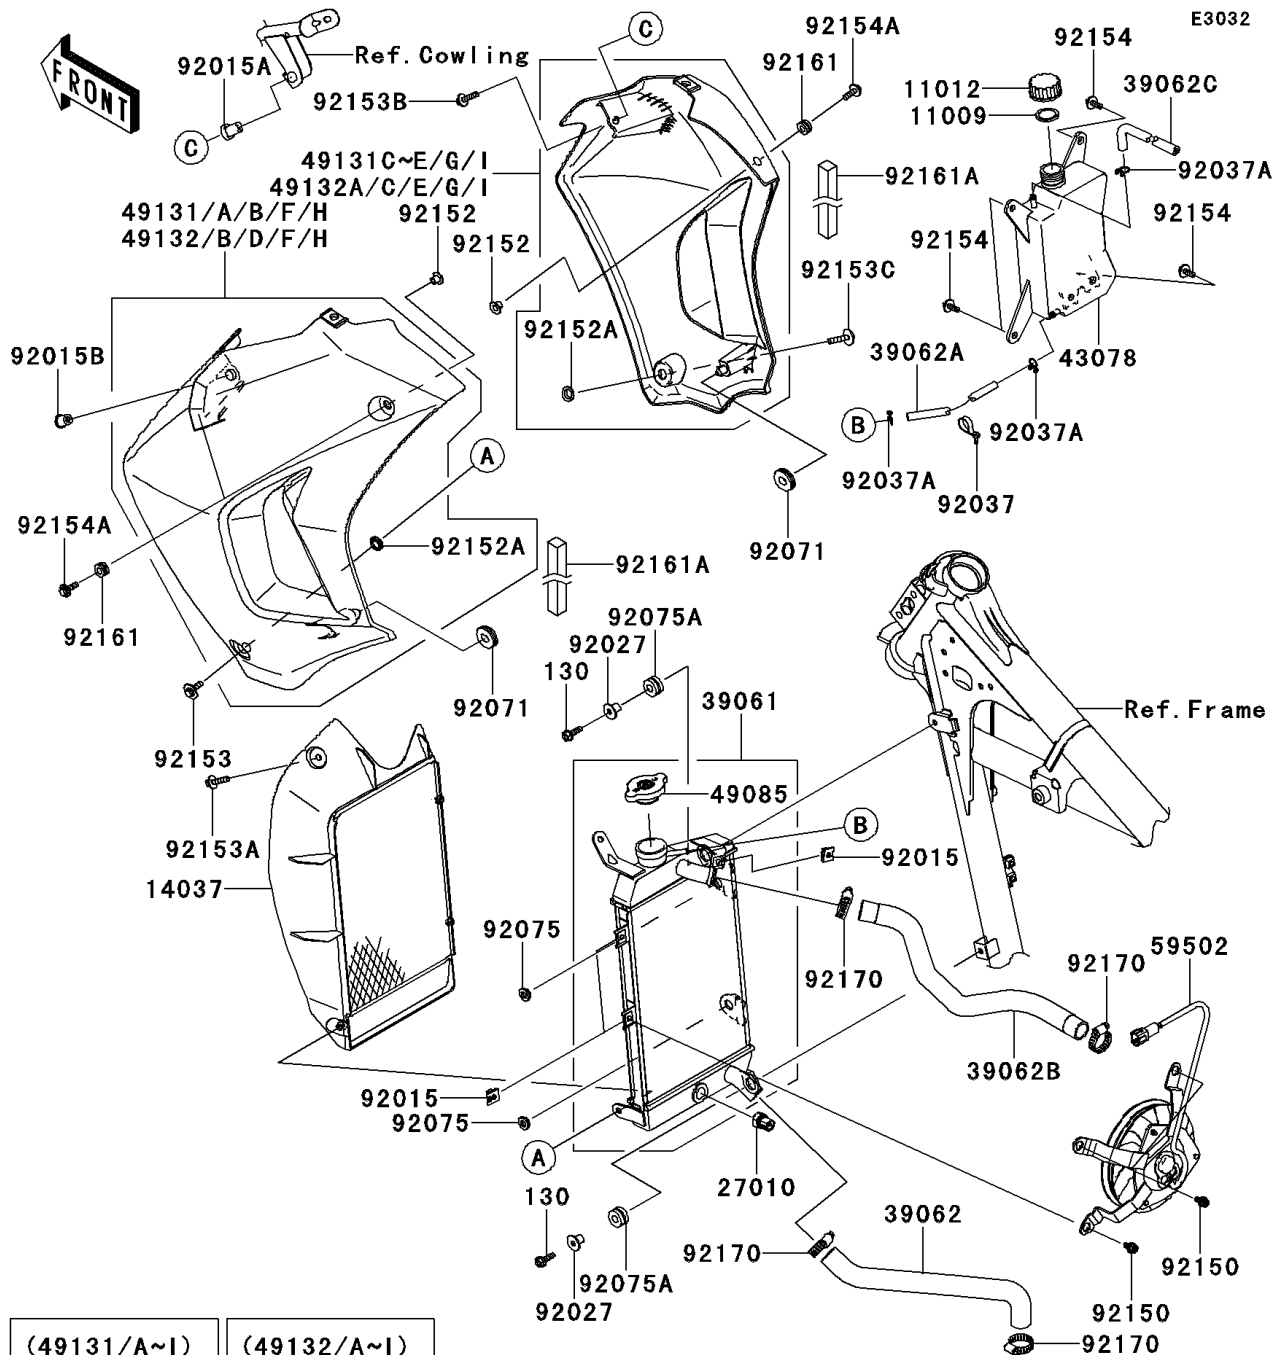

# 2011 KLR™ 650 PARTS DIAGRAM

Radiator(EBF-EEF)

WD

WD

(49131/C)	Silver-Blue	(49132/A)	Ebony-Yellow
(49131A/D)	Silver-Orange	(49132B/C)	Ebony-Green
(49131B/E)	Ebony	(49132D/E)	Ebony-Ebony
(49131F/G)	White	(49132F/G)	Ebony-Green
(49131H/I)	Silver-Red	(49132H/I)	Ebony-White
			Ebony-Ebony

## 2011 KLR™ 650 PARTS LIST

Radiator(EBF-EEF)

ITEM NAME	PART NUMBER	QUANTITY
GASKET,RESERVOIR TANK CAP (Ref # 11009)	11009-1145	1
CAP (Ref # 11012)	11012-1084	1
SCREEN (Ref # 14037)	14037-0056	1
SWITCH (Ref # 27010)	27010-1443	1
RADIATOR-ASSY (Ref # 39061)	39061-0098	1
HOSE-COOLING,W/P-RAD. (Ref # 39062)	39062-0149	1
HOSE-COOLING,RESERVOIR-CAP (Ref # 39062A)	39062-0340	1
HOSE-COOLING,HEAD-RAD. (Ref # 39062B)	39062-0341	1
HOSE-COOLING,RESERVOIR (Ref # 39062C)	39062-1220	1
RESERVOIR (Ref # 43078)	43078-0072	1
CAP-ASSY-PRESSURE,P1.1 (Ref # 49085)	49085-1070	1
SHROUD-ENGINE,LH,G.SILVER (Ref # 49131A)	49131-5357-X1	1
SHROUD-ENGINE,LH,EBONY (Ref # 49131B)	49131-5358-H8	1
SHROUD-ENGINE,RH,G.SILVER (Ref # 49131D)	49131-5360-X1	1
SHROUD-ENGINE,RH,EBONY (Ref # 49131E)	49131-5361-H8	1
BOLT-FLANGED,6X20 (Ref # 130)	130BA0620	2
FAN-ASSY (Ref # 59502)	59502-0583	1
NUT (Ref # 92015)	92015-1487	3
NUT,RUBBER,6MM (Ref # 92015A)	92015-1692	1
NUT (Ref # 92015B)	92015-1700	1
COLLAR (Ref # 92027)	92027-1183	2
CLAMP,SPEED,L=58 (Ref # 92037)	92037-1163	1
CLAMP,TUBE (Ref # 92037A)	92037-147	3
GROMMET (Ref # 92071)	92071-1043	2
DAMPER,8MM (Ref # 92075)	92075-1138	2
DAMPER (Ref # 92075A)	92075-209	2
BOLT,6X12 (Ref # 92150)	92150-1186	3
COLLAR,6.3X8.3X9.2 (Ref # 92152)	92152-0237	2
COLLAR (Ref # 92152A)	92152-1235	2