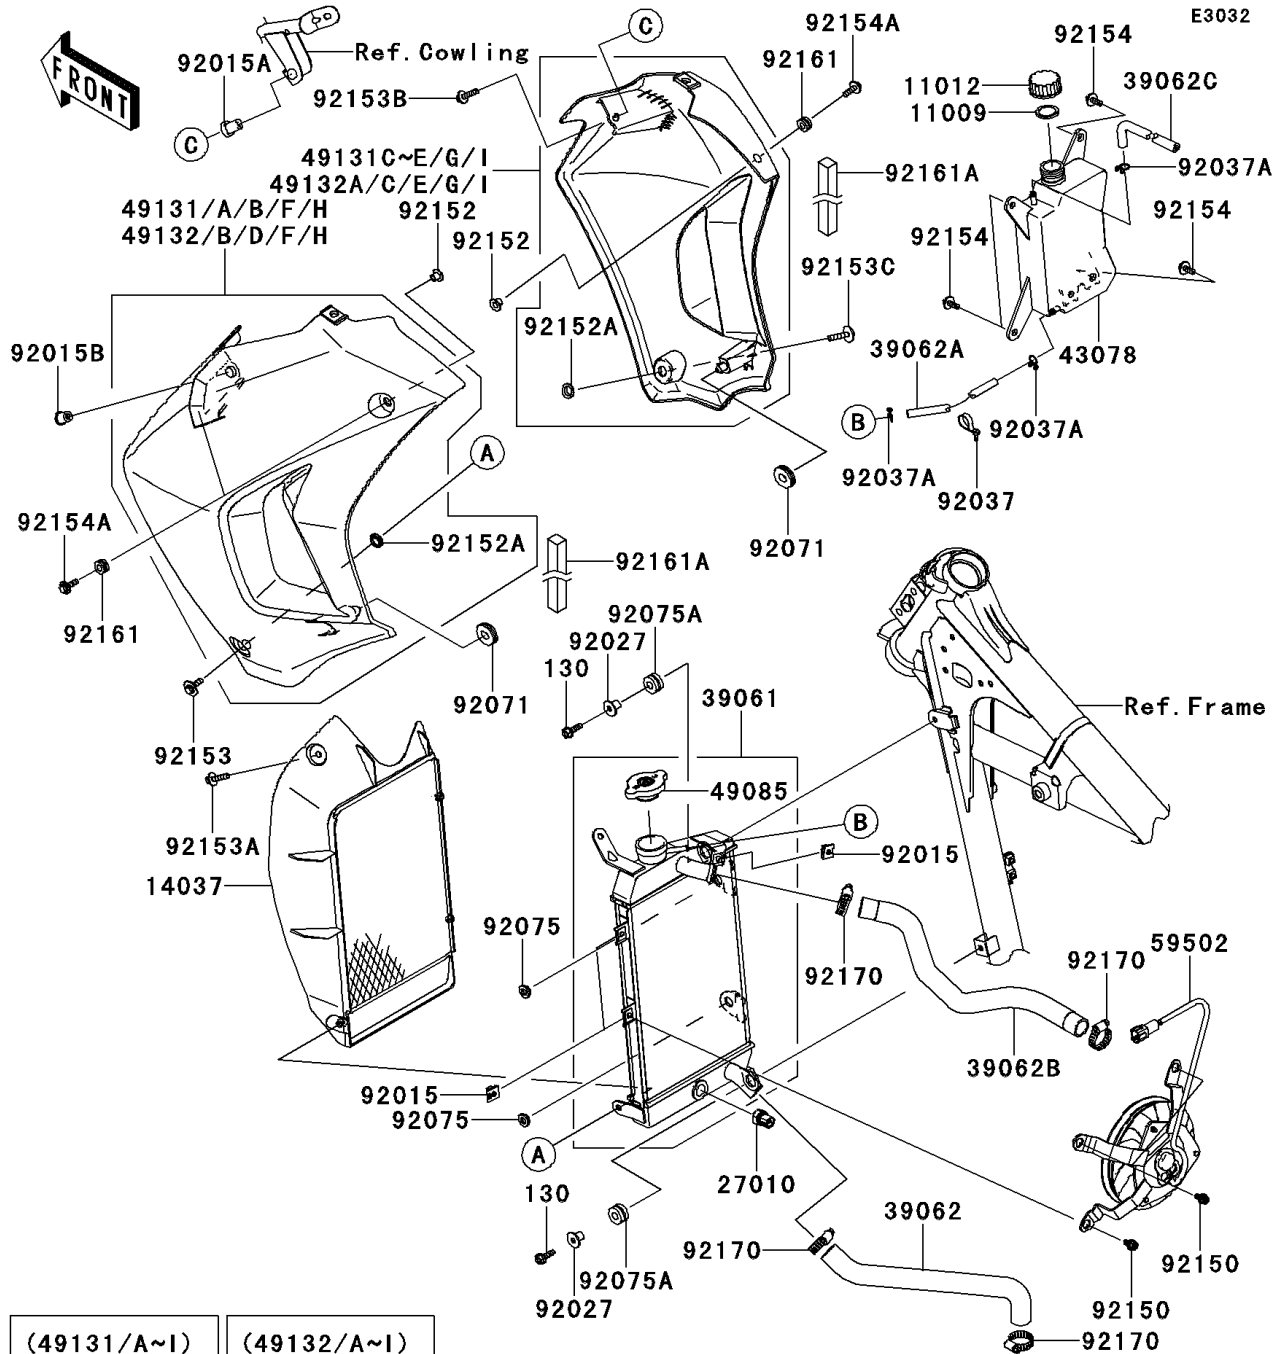

# 2013 KLR™ 650 PARTS DIAGRAM

Radiator(EBF-EEF)

WD

WD

(49131/C)	Silver-Blue	(49132/A)	Ebony-Yellow
(49131A/D)	Silver-Orange	(49132B/C)	Ebony-Green
(49131B/E)	Ebony	(49132D/E)	Ebony-Ebony
(49131F/G)	White	(49132F/G)	Ebony-Green
(49131H/I)	Silver-Red	(49132H/I)	Ebony-White
			Ebony-Ebony

## 2013 KLR™ 650 PARTS LIST

Radiator(EBF-EEF)

ITEM NAME	PART NUMBER	QUANTITY
GASKET,RESERVOIR TANK CAP (Ref # 11009)	11009-1145	1
CAP (Ref # 11012)	11012-1084	1
SCREEN (Ref # 14037)	14037-0056	1
SWITCH (Ref # 27010)	27010-1443	1
RADIATOR-ASSY (Ref # 39061)	39061-0098	1
HOSE-COOLING,W/P-RAD. (Ref # 39062)	39062-0149	1
HOSE-COOLING,RESERVOIR-CAP (Ref # 39062A)	39062-0340	1
HOSE-COOLING,HEAD-RAD. (Ref # 39062B)	39062-0341	1
HOSE-COOLING,RESERVOIR (Ref # 39062C)	39062-1220	1
RESERVOIR (Ref # 43078)	43078-0072	1
CAP-ASSY-PRESSURE,P1.1 (Ref # 49085)	49085-1070	1
SHROUD-ENGINE,LH,EBONY (Ref # 49132)	49132-5036-H8	1
SHROUD-ENGINE,RH,EBONY (Ref # 49132A)	49132-5037-H8	1
SHROUD-ENGINE,LH,EBONY (Ref # 49132B)	49132-5038-H8	1
SHROUD-ENGINE,RH,EBONY (Ref # 49132C)	49132-5039-H8	1
BOLT-FLANGED,6X20 (Ref # 130)	130BA0620	2
FAN-ASSY (Ref # 59502)	59502-0583	1
NUT (Ref # 92015)	92015-1487	3
NUT,RUBBER,6MM (Ref # 92015A)	92015-1692	1
NUT (Ref # 92015B)	92015-1700	1
COLLAR (Ref # 92027)	92027-1183	2
CLAMP,SPEED,L=58 (Ref # 92037)	92037-1163	1
CLAMP,TUBE (Ref # 92037A)	92037-147	3
GROMMET (Ref # 92071)	92071-1043	2
DAMPER,8MM (Ref # 92075)	92075-1138	2
DAMPER (Ref # 92075A)	92075-209	2
BOLT,6X12 (Ref # 92150)	92150-1186	3
COLLAR,6.3X8.3X9.2 (Ref # 92152)	92152-0237	2
COLLAR (Ref # 92152A)	92152-1235	2