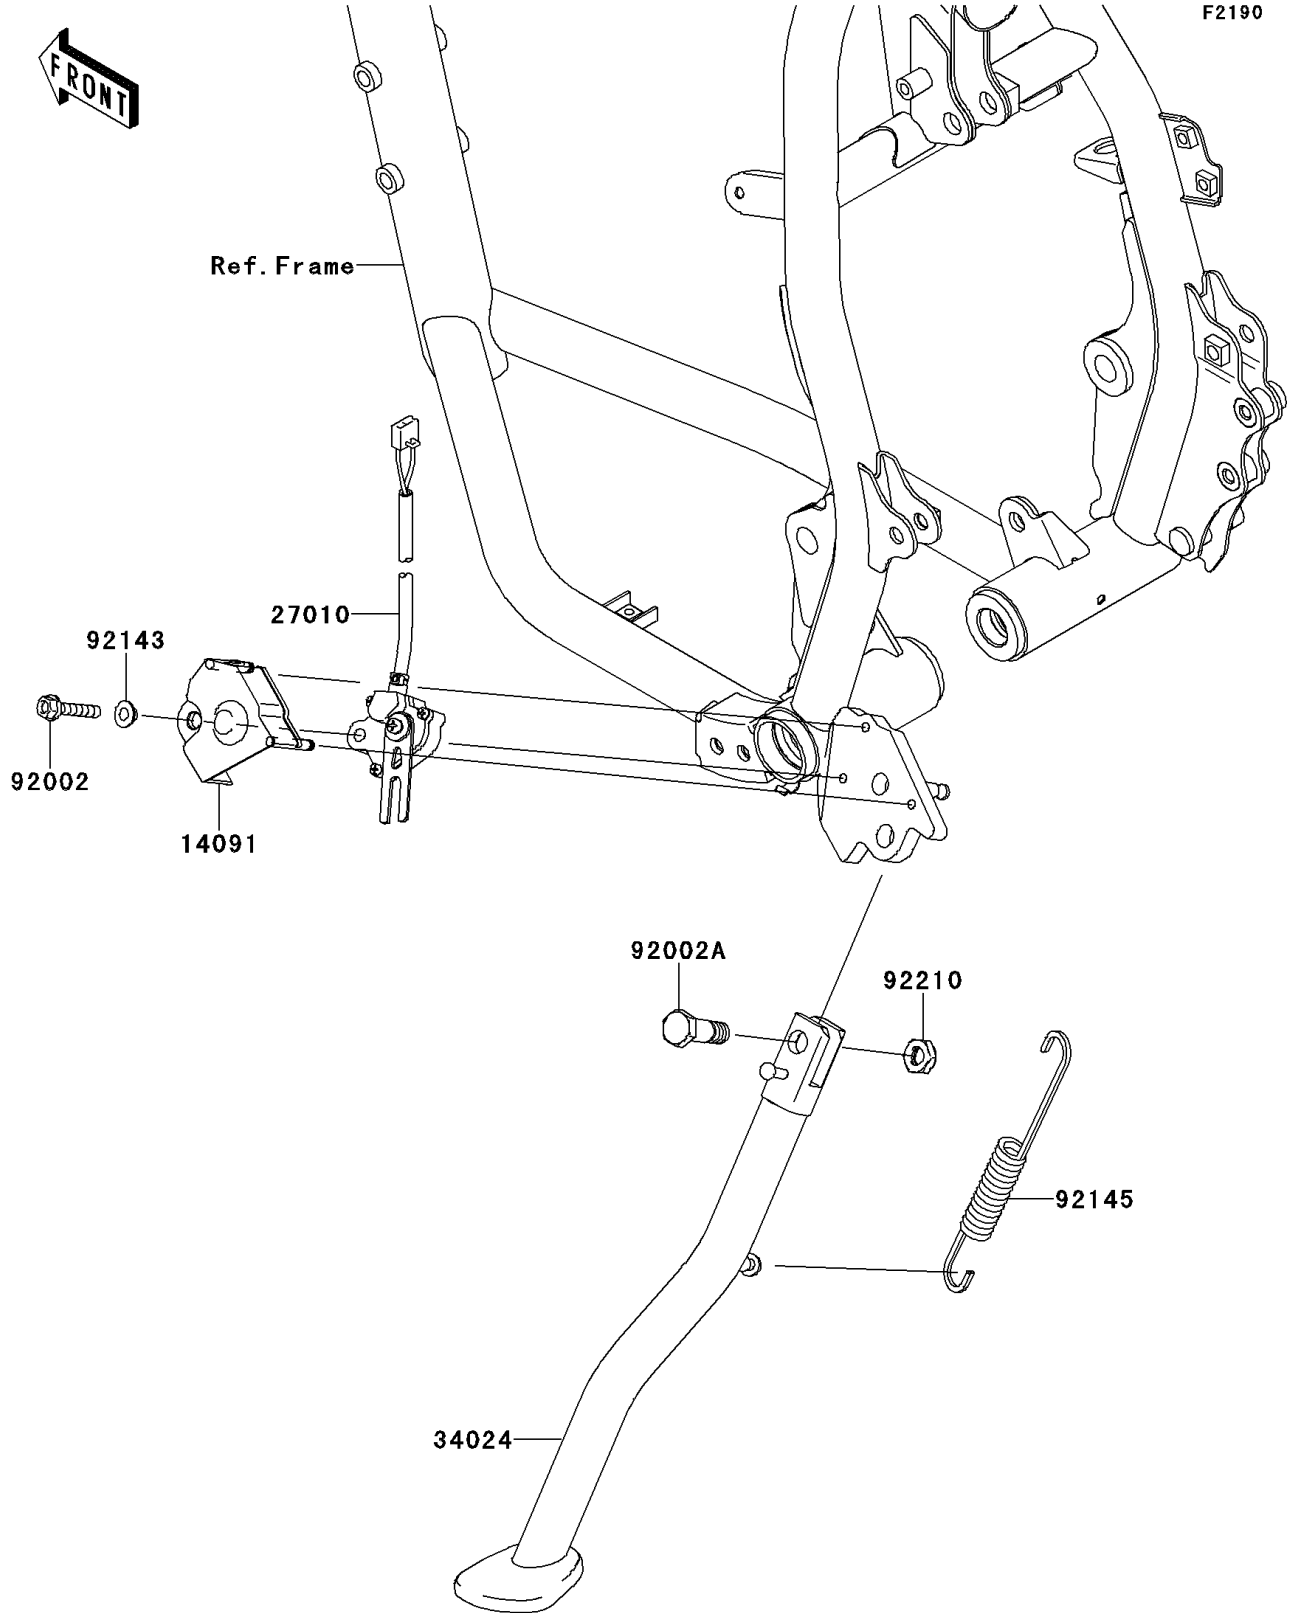

2012 KLR™ 650 PARTS DIAGRAM

Stand(s)

2012 KLR™ 650 PARTS LIST

Stand(s)

ITEM NAME	PART NUMBER	QUANTITY
COVER,SIDE STAND SWITCH (Ref # 14091)	14091-1553	1
SWITCH,SIDE STAND (Ref # 27010)	27010-0118	1
STAND-SIDE,F.S.BLACK (Ref # 34024)	34024-0031-18R	1
BOLT,FLANGED,6X25 (Ref # 92002)	92002-1582	1
BOLT,SIDE STAND (Ref # 92002A)	92002-1813	1
COLLAR (Ref # 92143)	92143-1331	1
SPRING,SIDE STAND (Ref # 92145)	92145-0085	1
NUT,LOCK,10MM (Ref # 92210)	92210-1184	1