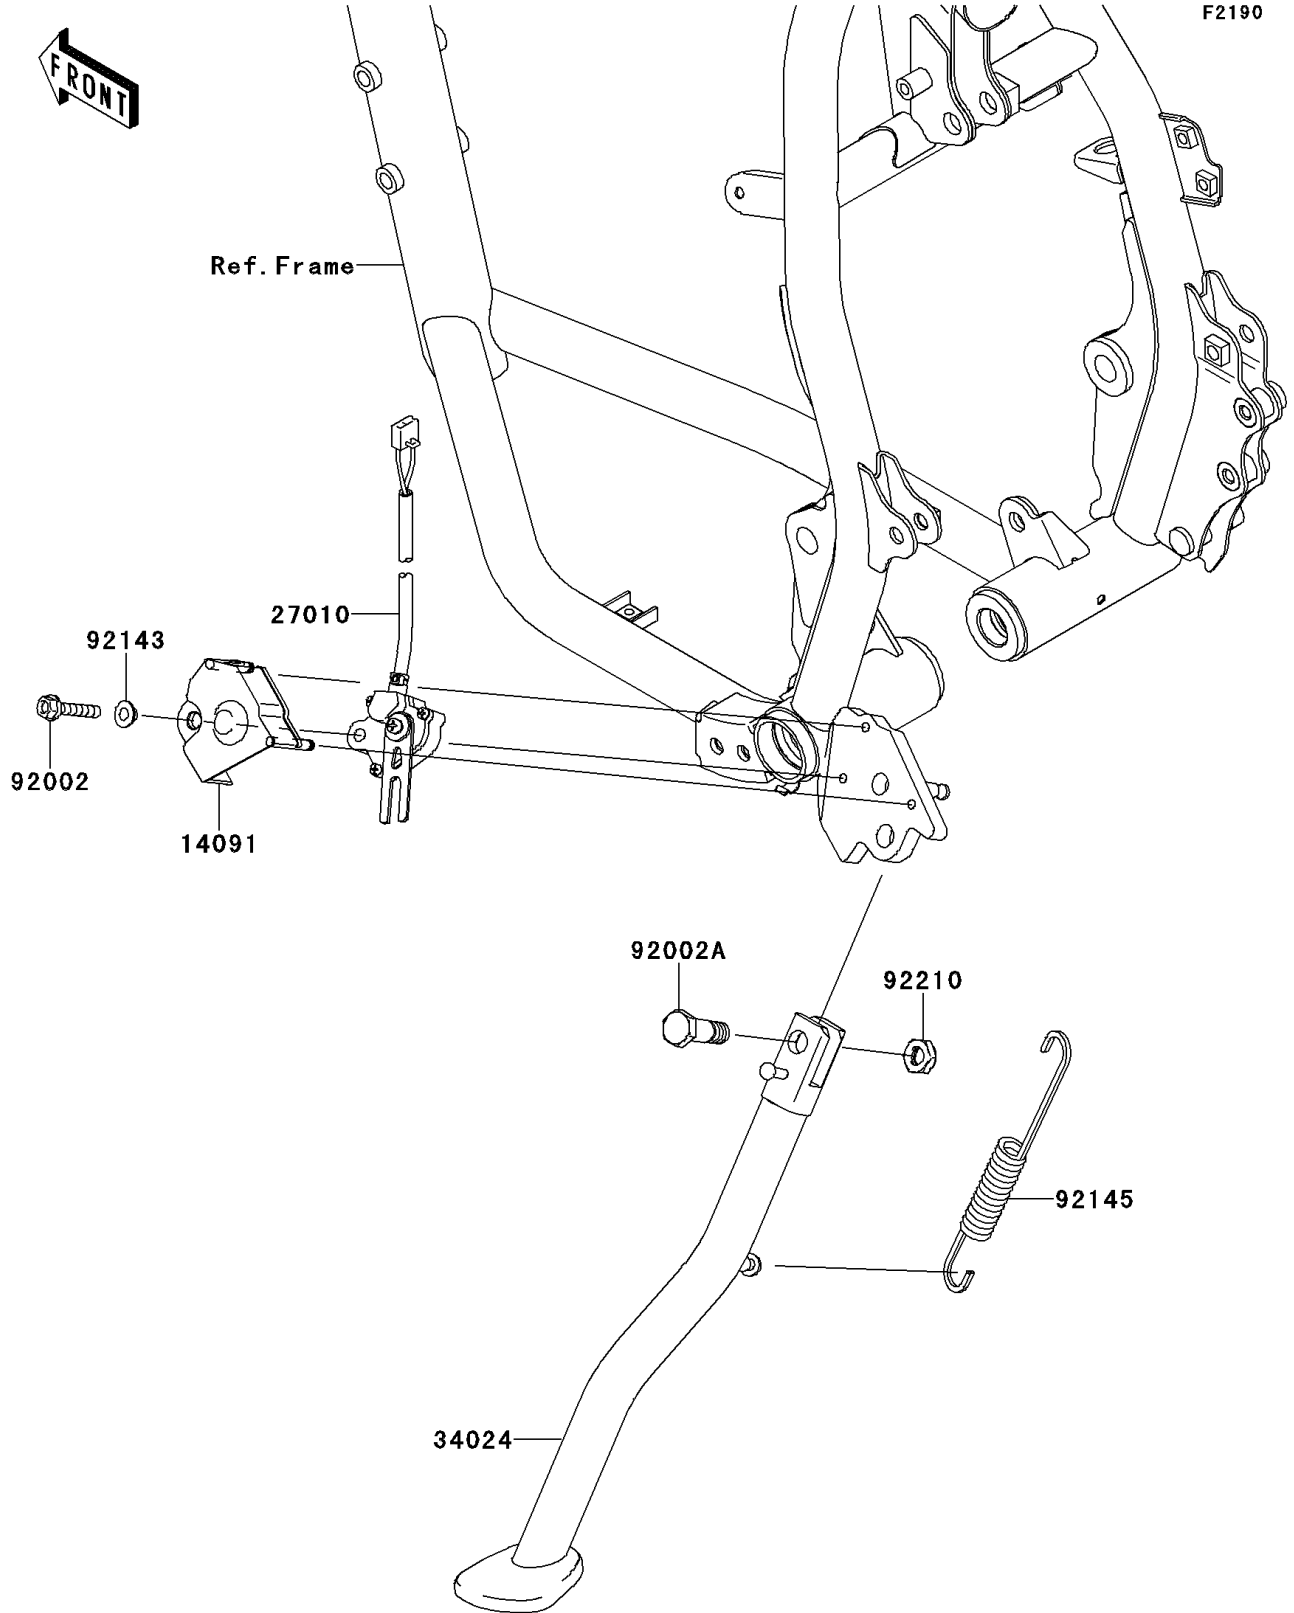

2013 KLR™ 650 PARTS DIAGRAM

Stand(s)

2013 KLR™ 650 PARTS LIST

Stand(s)

ITEM NAME	PART NUMBER	QUANTITY
COVER,SIDE STAND SWITCH (Ref # 14091)	14091-1553	1
SWITCH,SIDE STAND (Ref # 27010)	27010-0118	1
STAND-SIDE,F.S.BLACK (Ref # 34024)	34024-0031-18R	1
BOLT,FLANGED,6X25 (Ref # 92002)	92002-1582	1
BOLT,SIDE STAND (Ref # 92002A)	92002-1813	1
COLLAR (Ref # 92143)	92143-1331	1
SPRING,SIDE STAND (Ref # 92145)	92145-0085	1
NUT,LOCK,10MM (Ref # 92210)	92210-1184	1