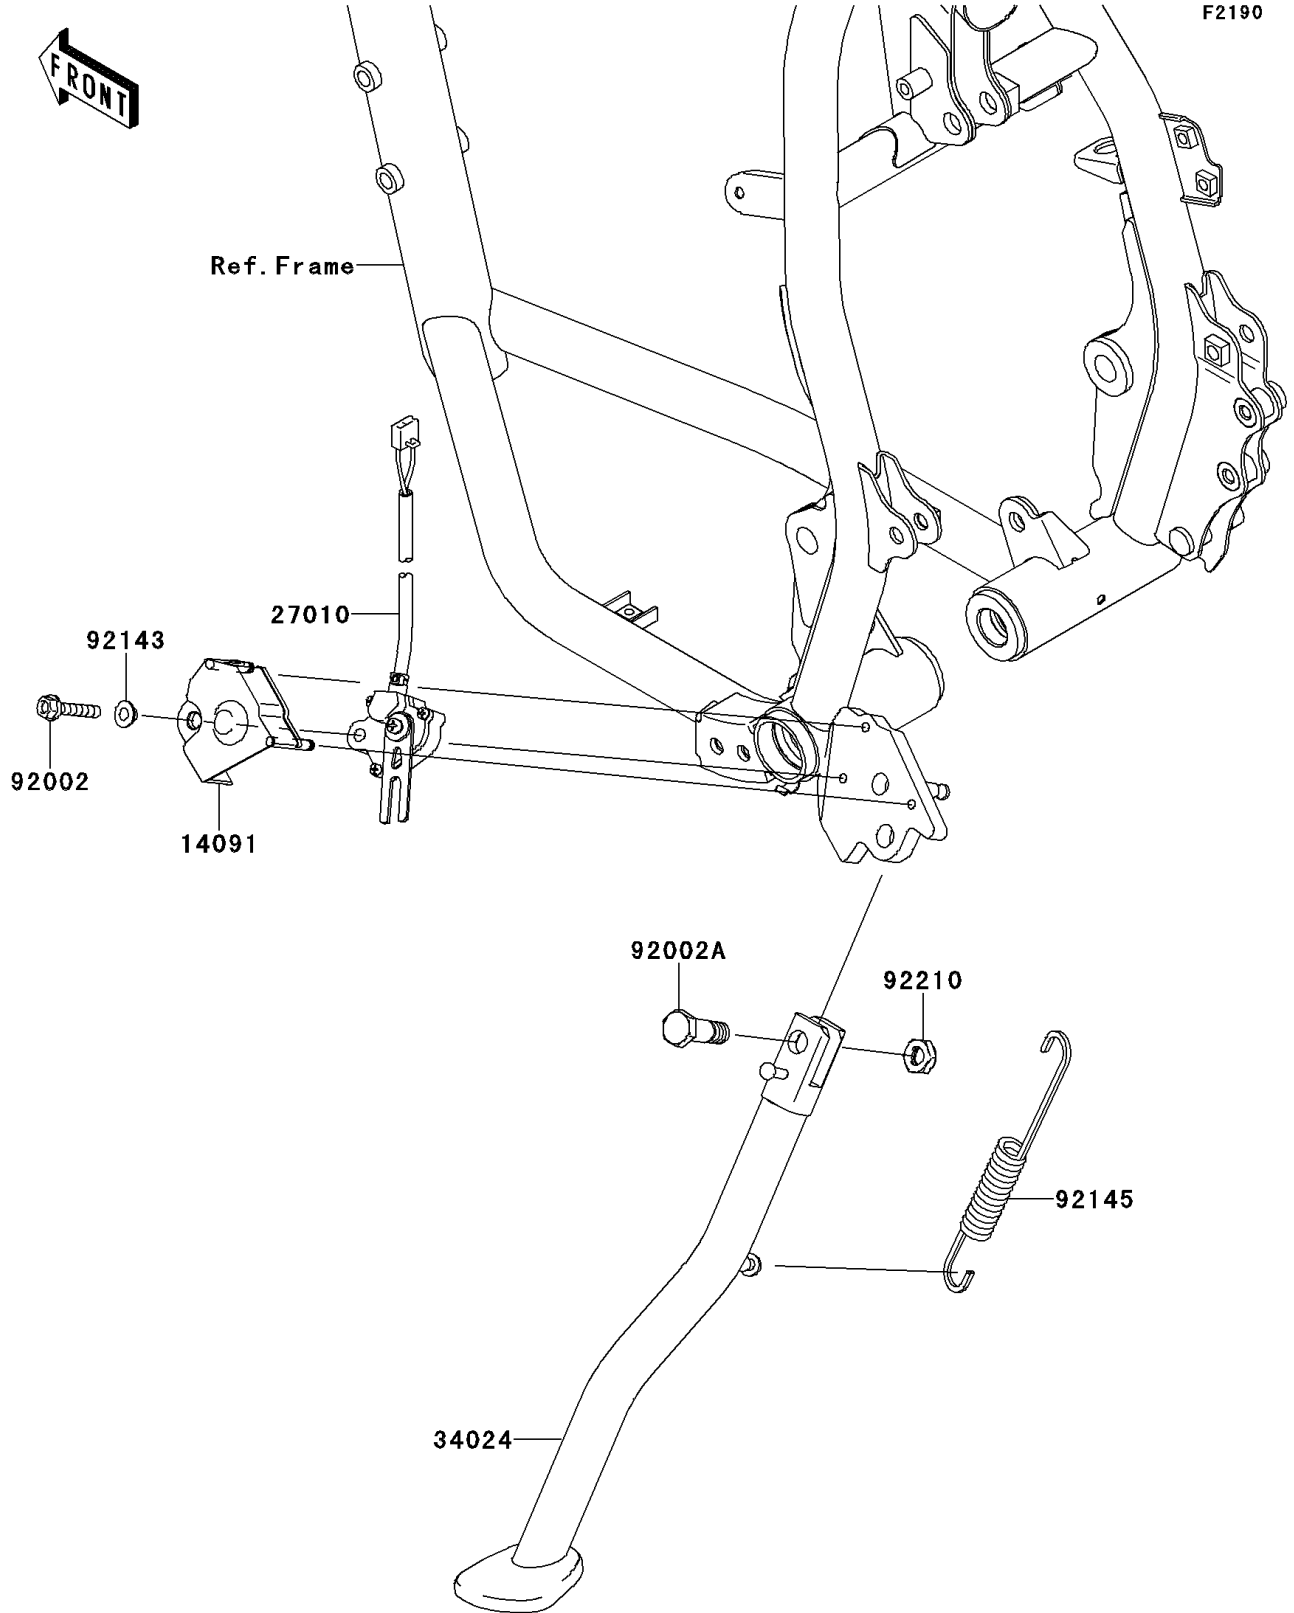

2014 KLR650 New Edition PARTS DIAGRAM

Stand(s)

2014 KLR650 New Edition PARTS LIST

Stand(s)

ITEM NAME	PART NUMBER	QUANTITY
COVER,SIDE STAND SWITCH (Ref # 14091)	14091-1553	1
SWITCH,SIDE STAND (Ref # 27010)	27010-0118	1
STAND-SIDE,F.S.BLACK (Ref # 34024)	34024-0031-18R	1
BOLT,FLANGED,6X25 (Ref # 92002)	92002-1582	1
BOLT,SIDE STAND (Ref # 92002A)	92002-1813	1
COLLAR (Ref # 92143)	92143-1331	1
SPRING,SIDE STAND (Ref # 92145)	92145-0085	1
NUT,LOCK,10MM (Ref # 92210)	92210-1184	1