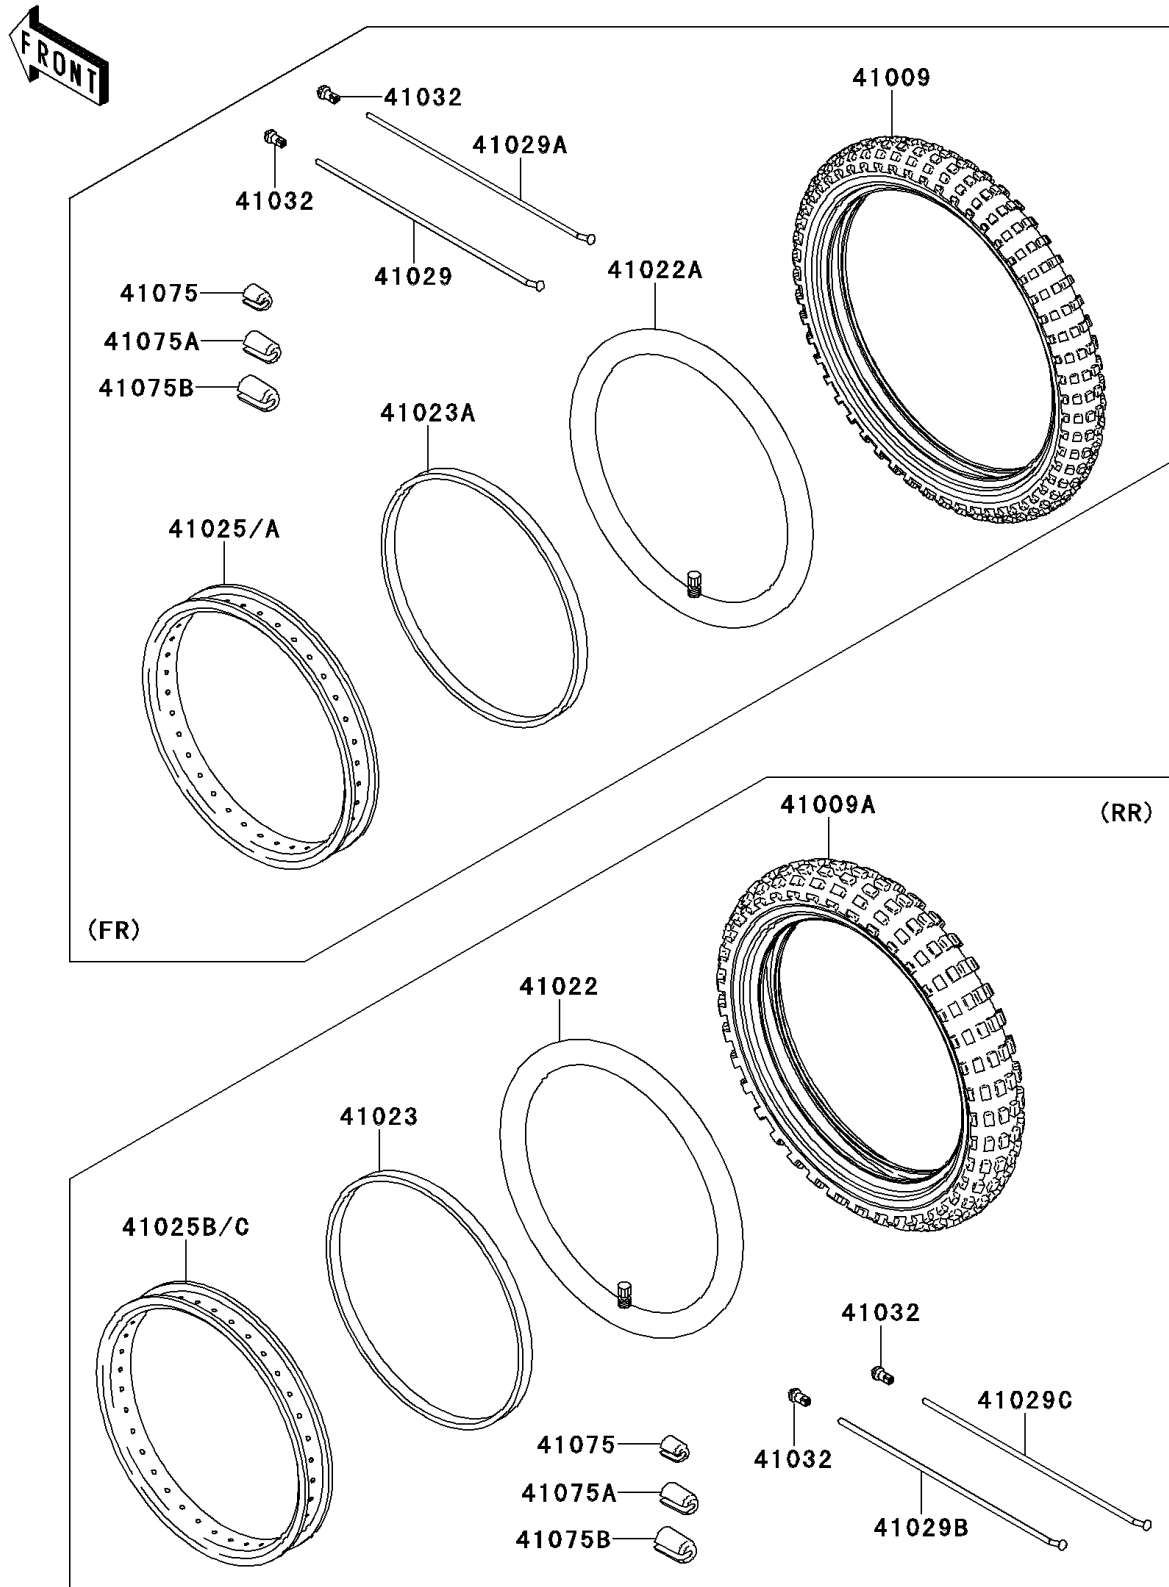

2013 KLR™ 650 PARTS DIAGRAM

Wheels/Tires

F2210

2013 KLR™ 650 PARTS LIST

Wheels/Tires

ITEM NAME	PART NUMBER	QUANTITY
TIRE,FR,90/90-21 54S,K750(D) (Ref # 41009)	41009-0001	1
TIRE,RR,130/80-17 65S,K750(D) (Ref # 41009A)	41009-0002	1
TUBE-TIRE,130/80-17(D) (Ref # 41022)	41022-0003	1
TUBE-TIRE,80/100-21(D) (Ref # 41022A)	41022-1244	1
BAND-RIM,17XWM/MT2.15-2.50(D) (Ref # 41023)	41023-0001	1
BAND-RIM,21XWM1.60-1.85(D) (Ref # 41023A)	41023-1144	1
RIM,FR,1.60X21,BLACK (Ref # 41025A)	41025-0033-WC	1
RIM,RR,2.50X17,BLACK (Ref # 41025C)	41025-1445-WC	1
SPOKE-INNER,FR,LH,4X236 (Ref # 41029)	41029-0065	18
SPOKE-INNER,FR,RH,4X239 (Ref # 41029A)	41029-0066	18
SPOKE-INNER,RR,LH,4X155 (Ref # 41029B)	41029-0067	18
SPOKE-INNER,RR,RH,4X178 (Ref # 41029C)	41029-0068	18
NIPPLE-SPOKE (Ref # 41032)	41032-0013	AR
BALANCER-WHEEL,10G (Ref # 41075)	41075-0011	AR
BALANCER-WHEEL,20G (Ref # 41075A)	41075-0012	AR
BALANCER-WHEEL,30G (Ref # 41075B)	41075-0013	AR