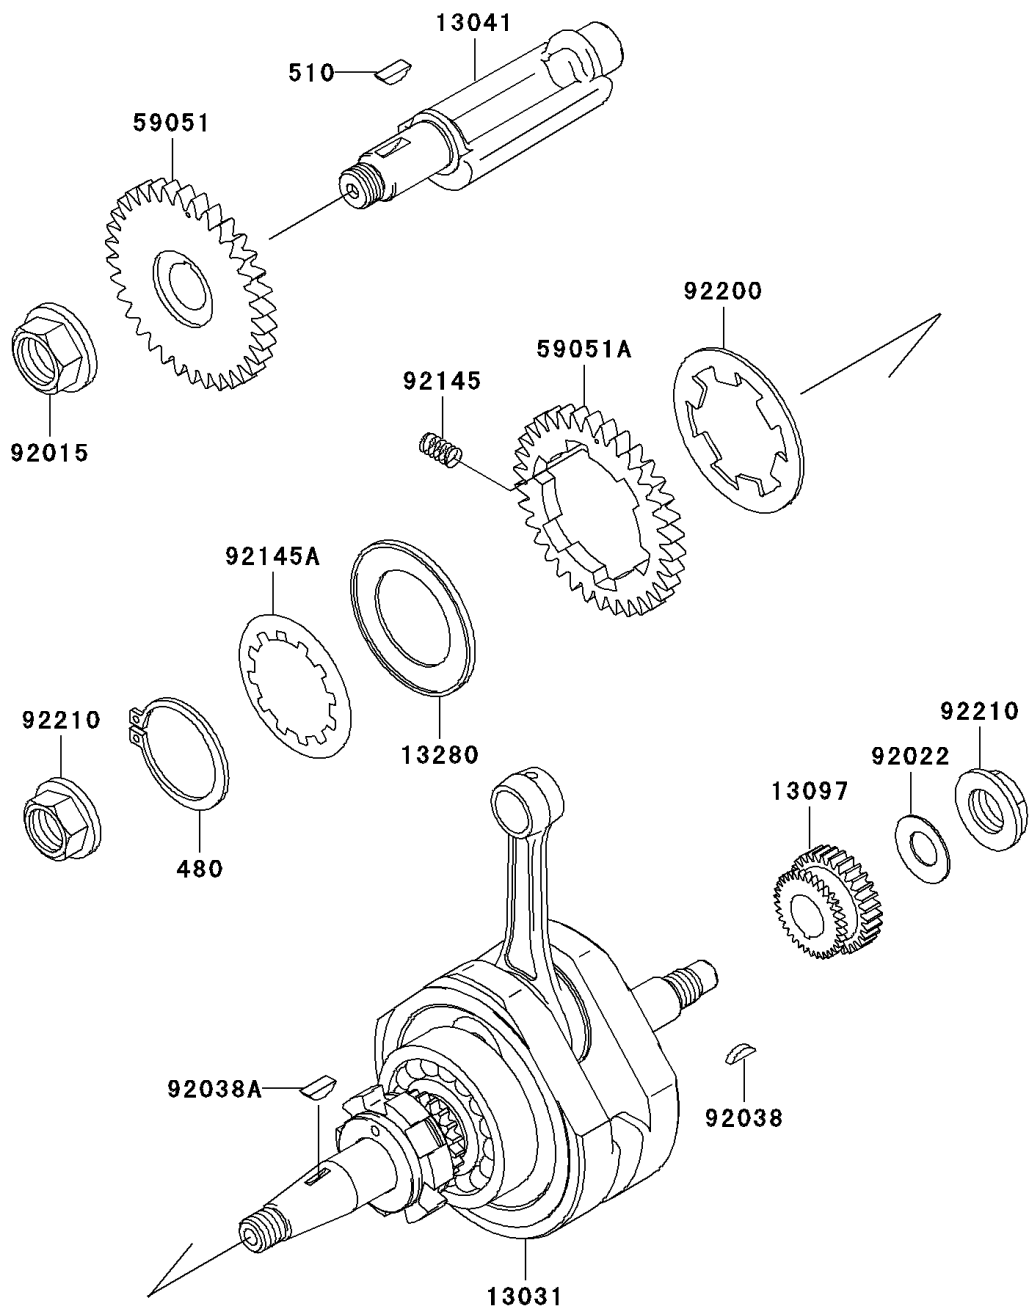

# 2006 Eliminator 125 PARTS DIAGRAM

Crankshaft

E1321

## 2006 Eliminator 125 PARTS LIST

### Crankshaft

ITEM NAME	PART NUMBER	QUANTITY
CIRCLIP (Ref # 480)	480J4000	1
KEY-WOODRUFF (Ref # 510)	510A5100	1
CRANKSHAFT-COMP (Ref # 13031)	13031-1459	1
BALANCER (Ref # 13041)	13041-1117	1
GEAR-PRIMARY SPUR (Ref # 13097)	13097-1378	1
HOLDER,BALANCER (Ref # 13280)	13280-1121	1
GEAR-SPUR,BALANCER (Ref # 59051)	59051-1324	1
GEAR-SPUR,BALANCER (Ref # 59051A)	59051-1325	1
NUT,16MM (Ref # 92015)	92015-1465	1
WASHER,SPRING,14M/M (Ref # 92022)	92022-1232	1
KEY,WOODRUFF (Ref # 92038)	92038-001	1
KEY,WOODRUFF (Ref # 92038A)	92038-3703	1
SPRING (Ref # 92145)	92145-1195	6
SPRING (Ref # 92145A)	92145-1196	1
WASHER (Ref # 92200)	92200-1314	1
NUT,14MM (Ref # 92210)	92210-1163	2