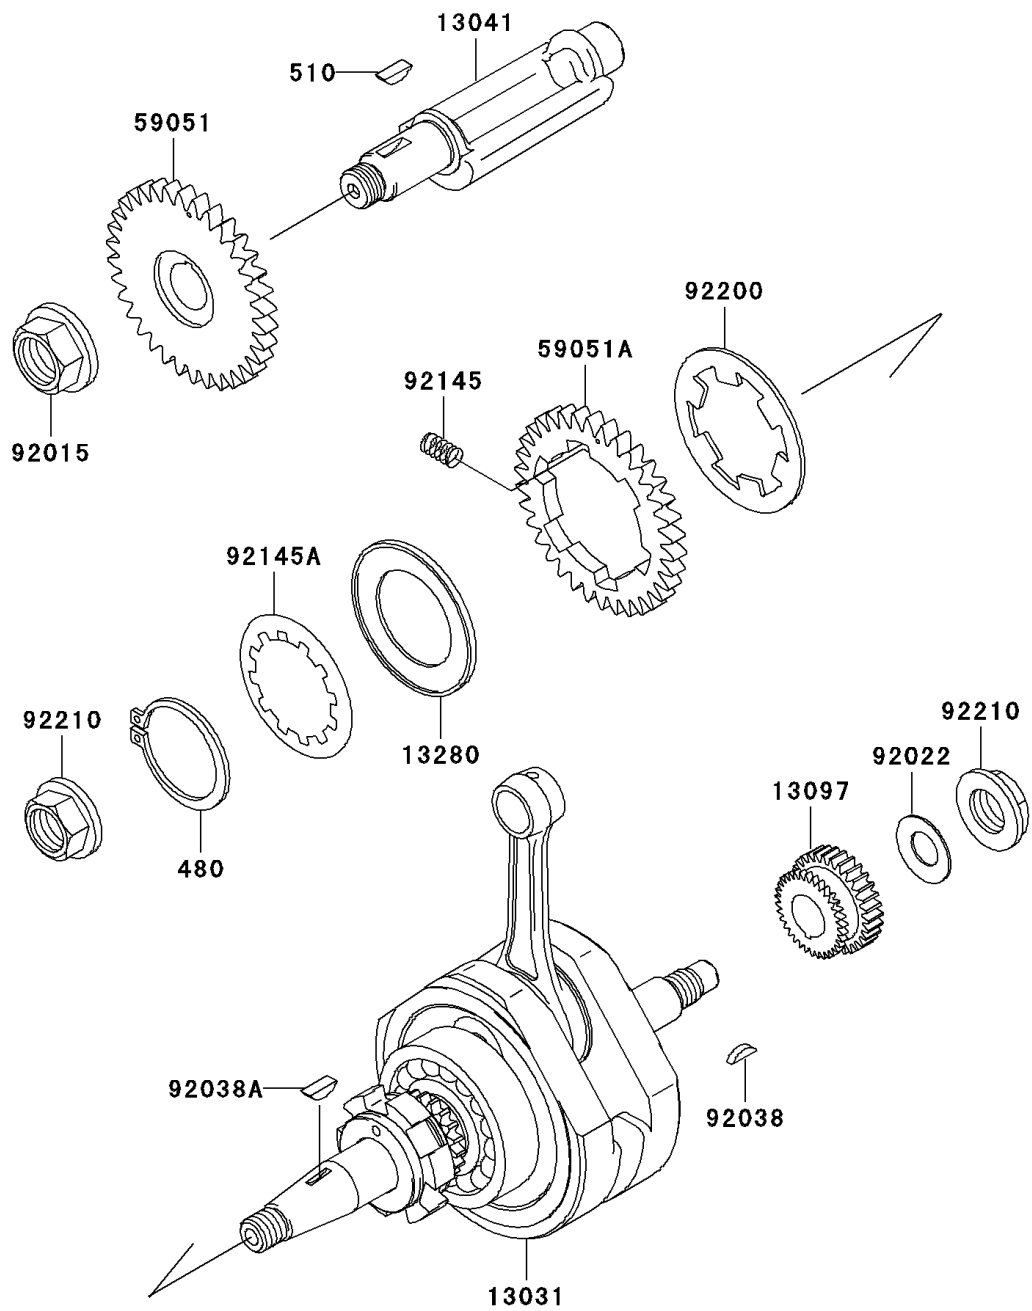

2007 Eliminator 125 PARTS DIAGRAM

Crankshaft

E1321

2007 Eliminator 125 PARTS LIST

Crankshaft

ITEM NAME	PART NUMBER	QUANTITY
CIRCLIP (Ref # 480)	480J4000	1
KEY-WOODRUFF (Ref # 510)	510A5100	1
CRANKSHAFT-COMP (Ref # 13031)	13031-1459	1
BALANCER (Ref # 13041)	13041-1117	1
GEAR-PRIMARY SPUR (Ref # 13097)	13097-1378	1
HOLDER,BALANCER (Ref # 13280)	13280-1121	1
GEAR-SPUR,BALANCER (Ref # 59051)	59051-1324	1
GEAR-SPUR,BALANCER (Ref # 59051A)	59051-1325	1
NUT,16MM (Ref # 92015)	92015-1465	1
WASHER,SPRING,14M/M (Ref # 92022)	92022-1232	1
KEY,WOODRUFF (Ref # 92038)	92038-001	1
KEY,WOODRUFF (Ref # 92038A)	92038-3703	1
SPRING (Ref # 92145)	92145-1195	6
SPRING (Ref # 92145A)	92145-1196	1
WASHER (Ref # 92200)	92200-1314	1
NUT,14MM (Ref # 92210)	92210-1163	2