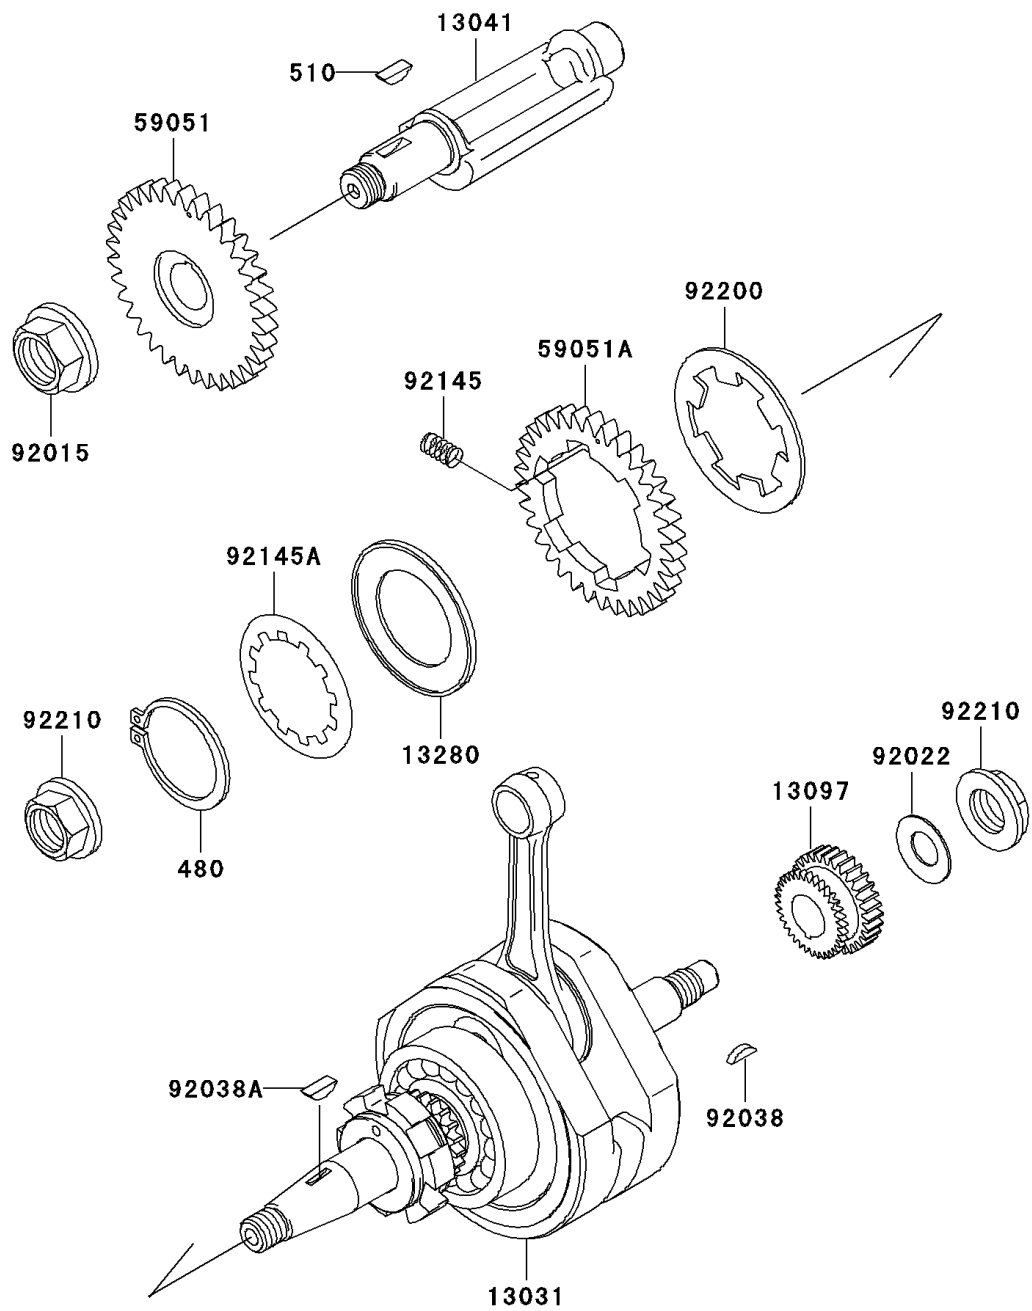

2009 Eliminator® 125 PARTS DIAGRAM

Crankshaft

E1321

2009 Eliminator® 125 PARTS LIST

Crankshaft

ITEM NAME	PART NUMBER	QUANTITY
CIRCLIP (Ref # 480)	480J4000	1
KEY-WOODRUFF (Ref # 510)	510A5100	1
CRANKSHAFT-COMP (Ref # 13031)	13031-1459	1
BALANCER (Ref # 13041)	13041-1117	1
GEAR-PRIMARY SPUR (Ref # 13097)	13097-1378	1
HOLDER,BALANCER (Ref # 13280)	13280-1121	1
GEAR-SPUR,BALANCER (Ref # 59051)	59051-1324	1
GEAR-SPUR,BALANCER (Ref # 59051A)	59051-1325	1
NUT,16MM (Ref # 92015)	92015-1465	1
WASHER,SPRING,14M/M (Ref # 92022)	92022-1232	1
KEY,WOODRUFF (Ref # 92038)	92038-001	1
KEY,WOODRUFF (Ref # 92038A)	92038-3703	1
SPRING (Ref # 92145)	92145-1195	6
SPRING (Ref # 92145A)	92145-1196	1
WASHER (Ref # 92200)	92200-1314	1
NUT,14MM (Ref # 92210)	92210-1163	2