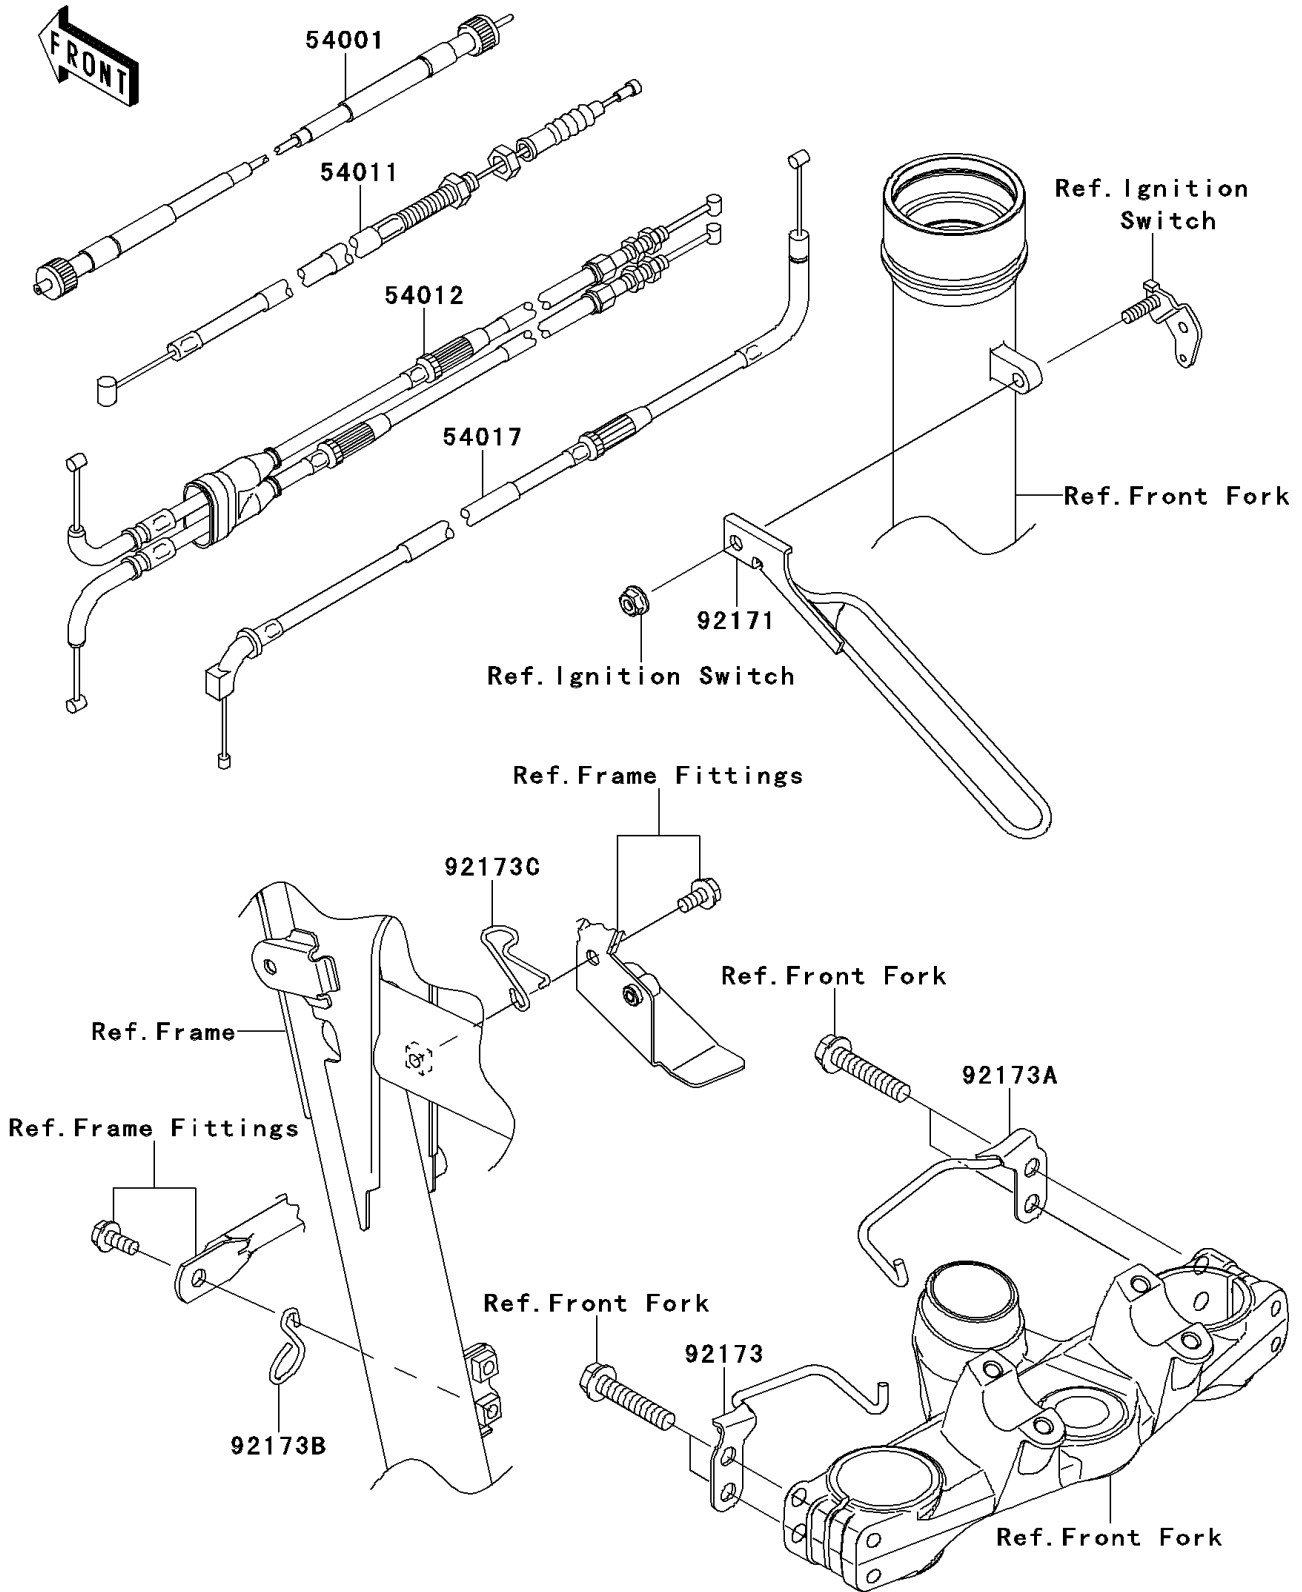

2011 KLR™ 650 PARTS DIAGRAM

Cables

F2540

2011 KLR™ 650 PARTS LIST

Cables

ITEM NAME	PART NUMBER	QUANTITY
CABLE-SPEEDMETER (Ref # 54001)	54001-0026	1
CABLE-CLUTCH (Ref # 54011)	54011-0556	1
CABLE-THROTTLE (Ref # 54012)	54012-0184	1
CABLE-STARTER (Ref # 54017)	54017-0042	1
CLAMP,CABLE (Ref # 92171)	92171-0941	1
CLAMP,UPP BRACKET,LH (Ref # 92173)	92173-0206	1
CLAMP,UPP BRACKET,RH (Ref # 92173A)	92173-0207	1
CLAMP,DIA=2.9MM (Ref # 92173B)	92173-0212	1
CLAMP,DIA=2.3MM (Ref # 92173C)	92173-0213	1